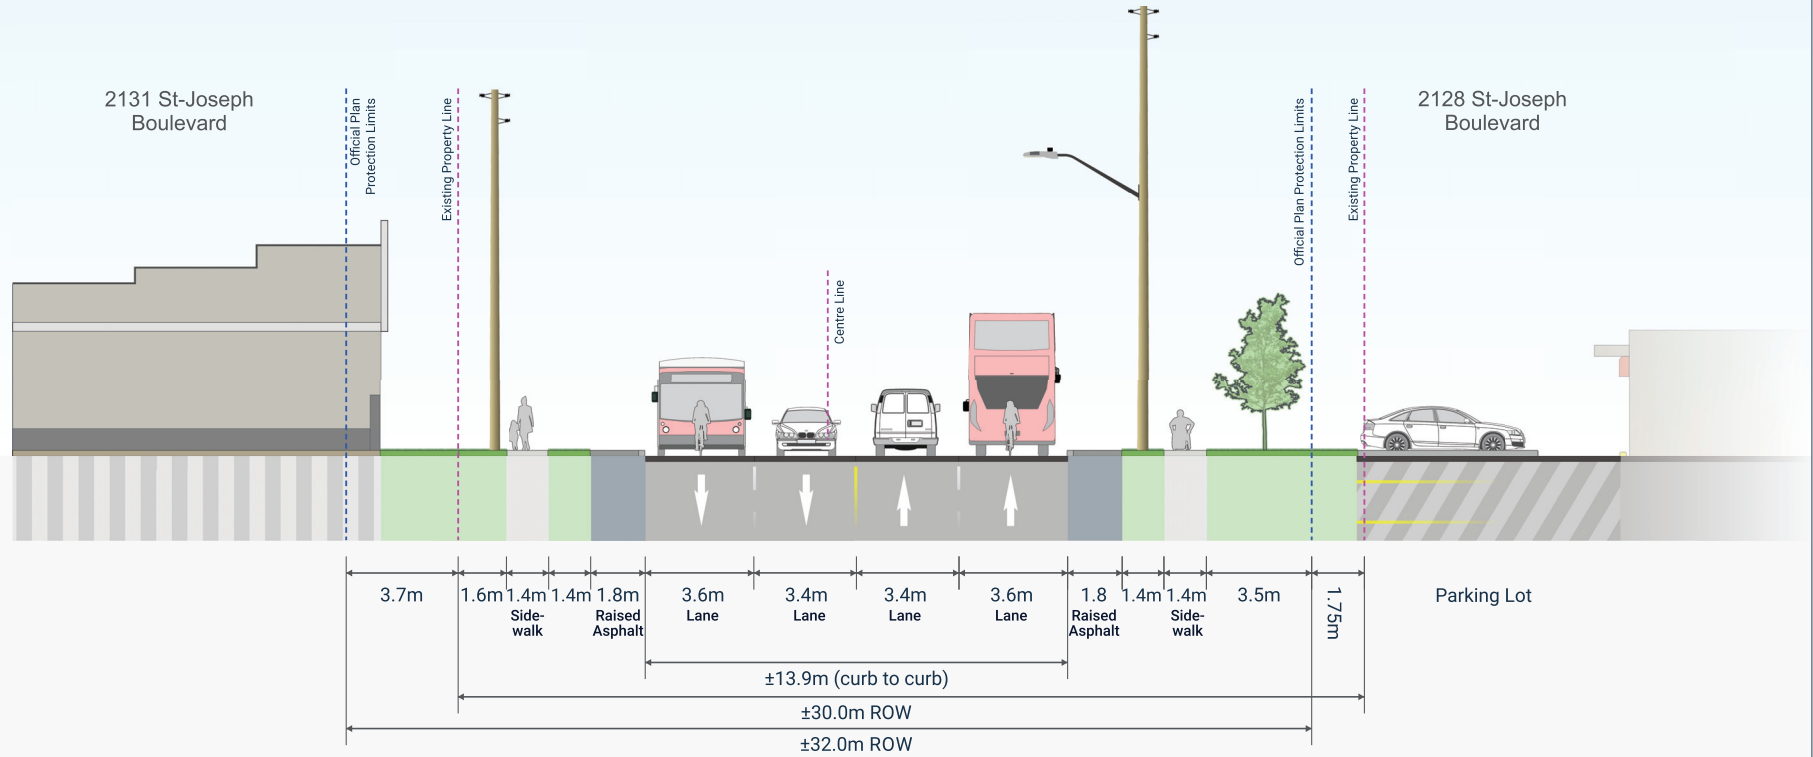

St. Joseph Boulevard
 West of Marenger Street - Looking East
 Viewpoint 1 - Existing

St. Joseph Boulevard
West of Marenger Street - Looking East
Viewpoint 1 - Interim Option

St. Joseph Boulevard
 West of Marenger Street - Looking East
 Viewpoint 1 - 'Ultimate'

Driveway

St. Joseph Boulevard
 East of Grey Nuns Drive - Looking East
 Viewpoint 2 - Existing

St. Joseph Boulevard
 East of Grey Nuns Drive - Looking East
 Viewpoint 2 - Interim Option

St. Joseph Boulevard
 East of Grey Nuns Drive - Looking East
 Viewpoint 2 - 'Ultimate'

2401 St-Joseph
 Boulevard

2432 St-Joseph
 Boulevard

Parking Lot

0.5m

7.5m

2.0m
Side-walk

1.5m
Bike
Lane

0.25m
Buffer

±14.0m (curb to curb)

±26.0m ROW

±32.0m Future ROW

St. Joseph Boulevard
 East of Cousineau Street - Looking East
 Viewpoint 3 - 'Ultimate'

St. Joseph Boulevard
 East of Edgar-Brault Street - Looking East
 Viewpoint 4 - Existing