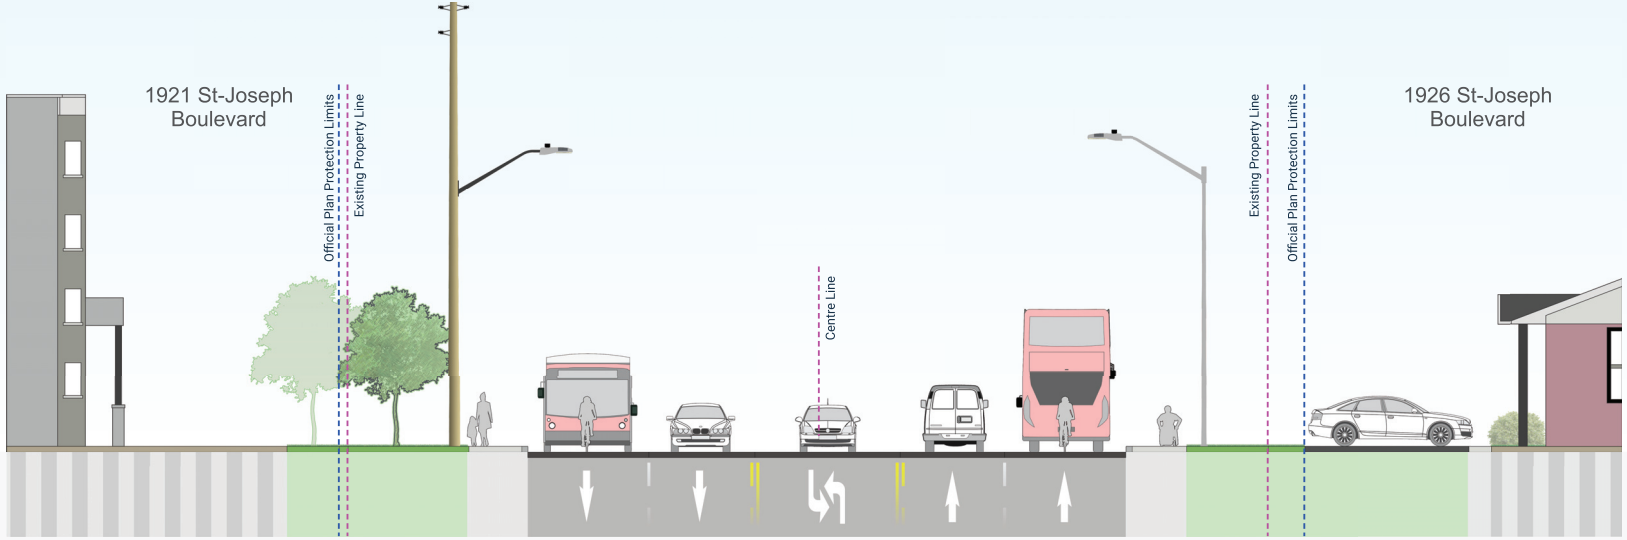

St. Joseph Boulevard
 West of Marenger Street - Looking East
 Viewpoint 1 - Existing

St. Joseph Boulevard
West of Marenger Street - Looking East
Viewpoint 1 - Interim Option

St. Joseph Boulevard
 West of Marenger Street - Looking East
 Viewpoint 1 - 'Ultimate'

Driveway

St. Joseph Boulevard
 East of Grey Nuns Drive - Looking East
 Viewpoint 2 - Existing

St. Joseph Boulevard
 East of Grey Nuns Drive - Looking East
 Viewpoint 2 - Interim Option

St. Joseph Boulevard
 East of Grey Nuns Drive - Looking East
 Viewpoint 2 - 'Ultimate'

St. Joseph Boulevard
 East of Cousineau Street - Looking East
 Viewpoint 3 - Existing

2401 St-Joseph
 Boulevard

2432 St-Joseph
 Boulevard

St. Joseph Boulevard
 East of Cousineau Street - Looking East
 Viewpoint 3 - Interim Option

±14.0m (curb to curb)

±26.0m ROW

±32.0m Future ROW

St. Joseph Boulevard
 East of Cousineau Street - Looking East
 Viewpoint 3 - 'Ultimate'

St. Joseph Boulevard
 East of Edgar-Brault Street - Looking East
 Viewpoint 4 - Existing