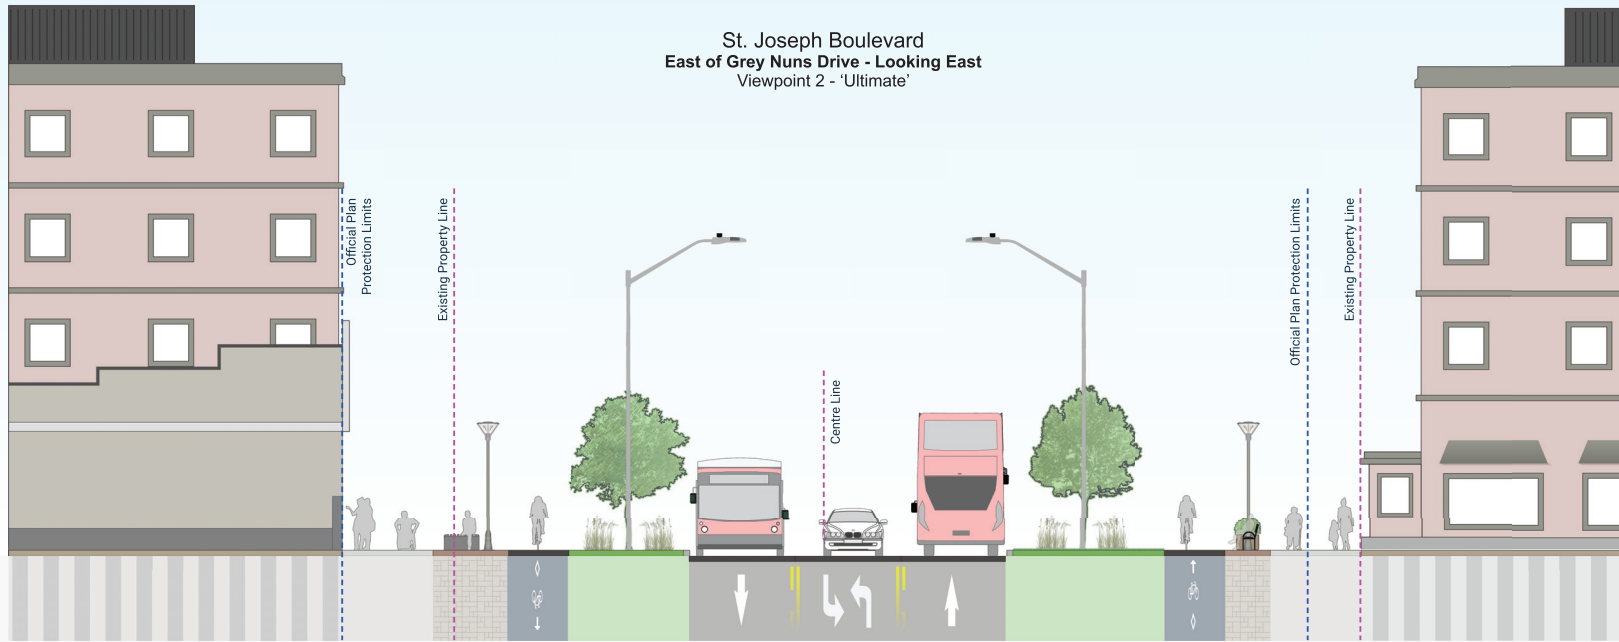

St. Joseph Boulevard
 West of Marenger Street - Looking East
 Viewpoint 1 - Existing

St. Joseph Boulevard
West of Marenger Street - Looking East
Viewpoint 1 - Interim Option

St. Joseph Boulevard
 West of Marenger Street - Looking East
 Viewpoint 1 - 'Ultimate'

Driveway

St. Joseph Boulevard
 East of Grey Nuns Drive - Looking East
 Viewpoint 2 - Existing

St. Joseph Boulevard
 East of Grey Nuns Drive - Looking East
 Viewpoint 2 - Interim Option

St. Joseph Boulevard
 East of Grey Nuns Drive - Looking East
 Viewpoint 2 - 'Ultimate'

St. Joseph Boulevard
 East of Cousineau Street - Looking East
 Viewpoint 3 - Existing

2401 St-Joseph
 Boulevard

2432 St-Joseph
 Boulevard

St. Joseph Boulevard
 East of Cousineau Street - Looking East
 Viewpoint 3 - Interim Option

±14.0m (curb to curb)

±26.0m ROW

±32.0m Future ROW

St. Joseph Boulevard
 East of Cousineau Street - Looking East
 Viewpoint 3 - 'Ultimate'

St. Joseph Boulevard
 East of Edgar-Brault Street - Looking East
 Viewpoint 4 - Existing