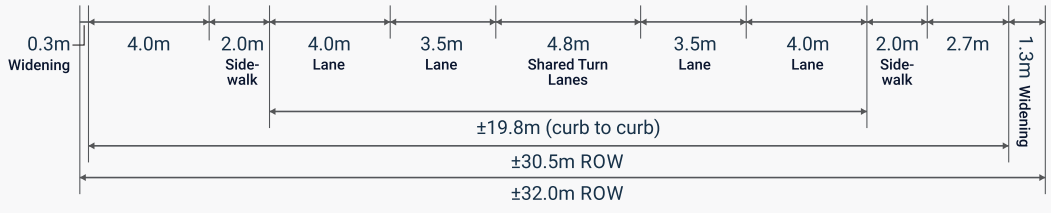

St. Joseph Boulevard
 West of Marenger Street - Looking East
 Viewpoint 1 - Existing

St. Joseph Boulevard
West of Marenger Street - Looking East
Viewpoint 1 - Interim Option

St. Joseph Boulevard
 West of Marenger Street - Looking East
 Viewpoint 1 - 'Ultimate'

Driveway

St. Joseph Boulevard
 East of Grey Nuns Drive - Looking East
 Viewpoint 2 - Existing

St. Joseph Boulevard
 East of Grey Nuns Drive - Looking East
 Viewpoint 2 - Interim Option

St. Joseph Boulevard
 East of Grey Nuns Drive - Looking East
 Viewpoint 2 - 'Ultimate'

3.5m
Lane

3.5m
Shared
Turn Lane

3.5m
Lane

0.25m
Buffer

1.5m
Bike
Lane

2.0m
Side-walk

5.0m

Parking Lot

±14.0m (curb to curb)

±26.0m ROW

±32.0m Future ROW

St. Joseph Boulevard
 East of Cousineau Street - Looking East
 Viewpoint 3 - 'Ultimate'

St. Joseph Boulevard
 East of Edgar-Brault Street - Looking East
 Viewpoint 4 - Existing