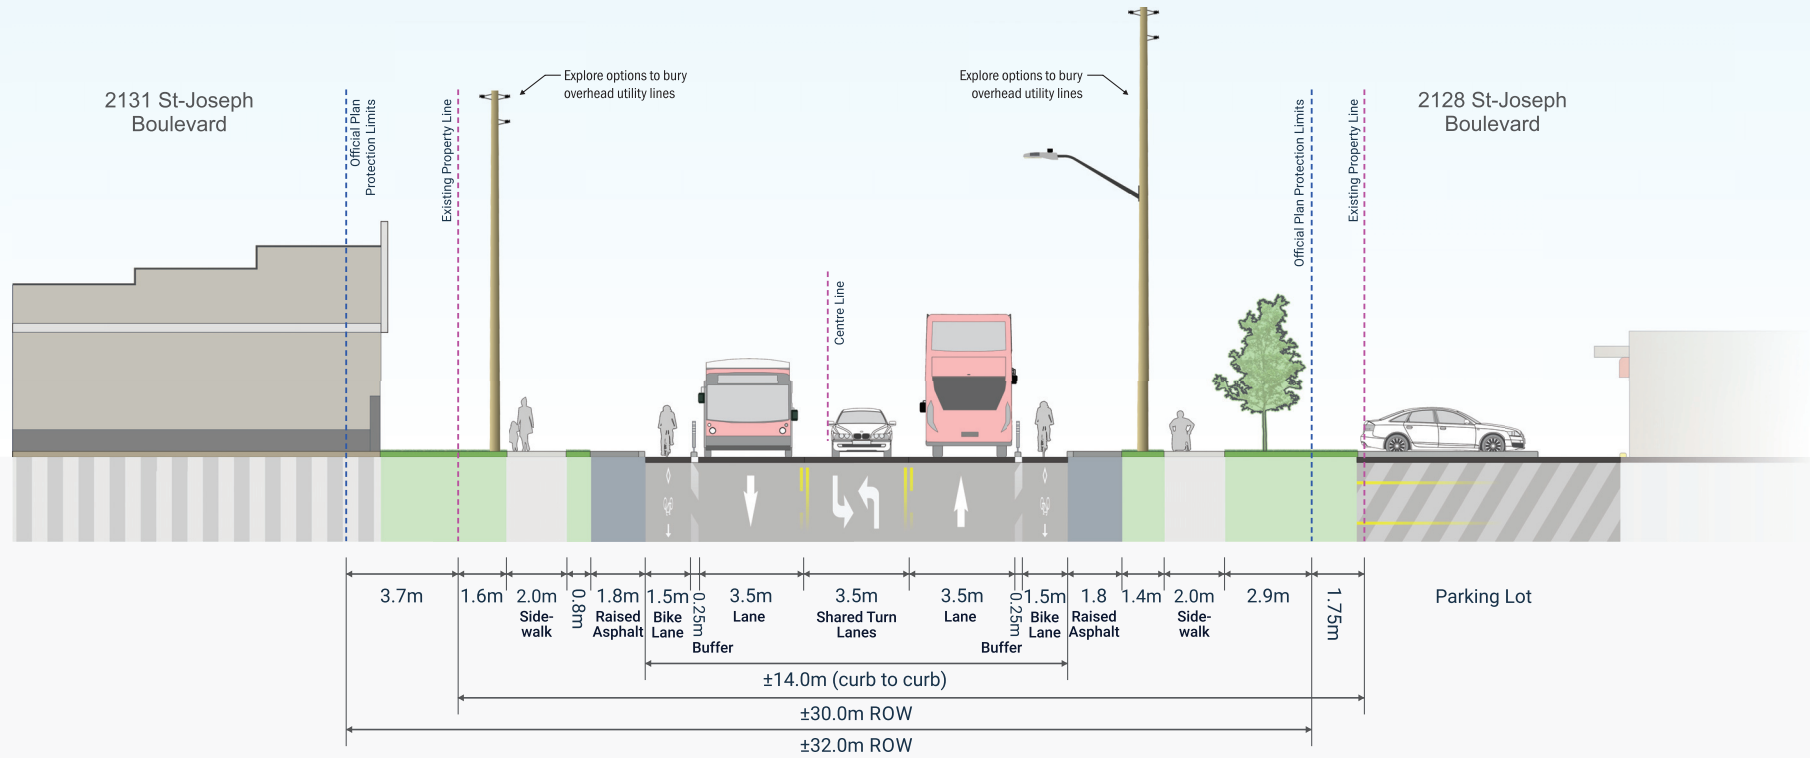

St. Joseph Boulevard
 West of Marenger Street - Looking East
 Viewpoint 1 - Existing

St. Joseph Boulevard
West of Marenger Street - Looking East
Viewpoint 1 - Interim Option

St. Joseph Boulevard
 West of Marenger Street - Looking East
 Viewpoint 1 - 'Ultimate'

Driveway

St. Joseph Boulevard
 East of Grey Nuns Drive - Looking East
 Viewpoint 2 - Existing

St. Joseph Boulevard
 East of Grey Nuns Drive - Looking East
 Viewpoint 2 - Interim Option

St. Joseph Boulevard
 East of Grey Nuns Drive - Looking East
 Viewpoint 2 - 'Ultimate'

2401 St-Joseph
 Boulevard

2432 St-Joseph
 Boulevard

Parking Lot

0.5m

7.5m

2.0m
Side-walk

1.5m
Bike
Lane

0.25m
Buffer

±14.0m (curb to curb)

±26.0m ROW

±32.0m Future ROW

St. Joseph Boulevard
 East of Cousineau Street - Looking East
 Viewpoint 3 - 'Ultimate'

St. Joseph Boulevard
 East of Edgar-Brault Street - Looking East
 Viewpoint 4 - Existing