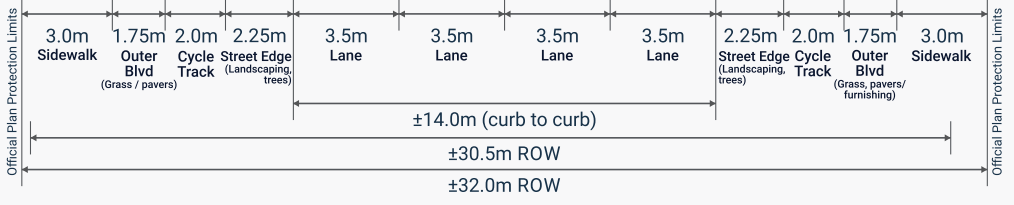

St. Joseph Boulevard
 West of Marenger Street - Looking East
 Viewpoint 1 - Existing

St. Joseph Boulevard
West of Marenger Street - Looking East
Viewpoint 1 - Interim Option

St. Joseph Boulevard
 West of Marenger Street - Looking East
 Viewpoint 1 - 'Ultimate'

Driveway

St. Joseph Boulevard
 East of Grey Nuns Drive - Looking East
 Viewpoint 2 - Existing

St. Joseph Boulevard
 East of Grey Nuns Drive - Looking East
 Viewpoint 2 - Interim Option

St. Joseph Boulevard
 East of Grey Nuns Drive - Looking East
 Viewpoint 2 - 'Ultimate'

3.5m
Lane

3.5m
Shared
Turn Lane

3.5m
Lane

0.25m
Buffer

1.5m
Bike
Lane

2.0m
Side-walk

5.0m

Parking Lot

±14.0m (curb to curb)

±26.0m ROW

±32.0m Future ROW

St. Joseph Boulevard
 East of Cousineau Street - Looking East
 Viewpoint 3 - 'Ultimate'

St. Joseph Boulevard
 East of Edgar-Brault Street - Looking East
 Viewpoint 4 - Existing