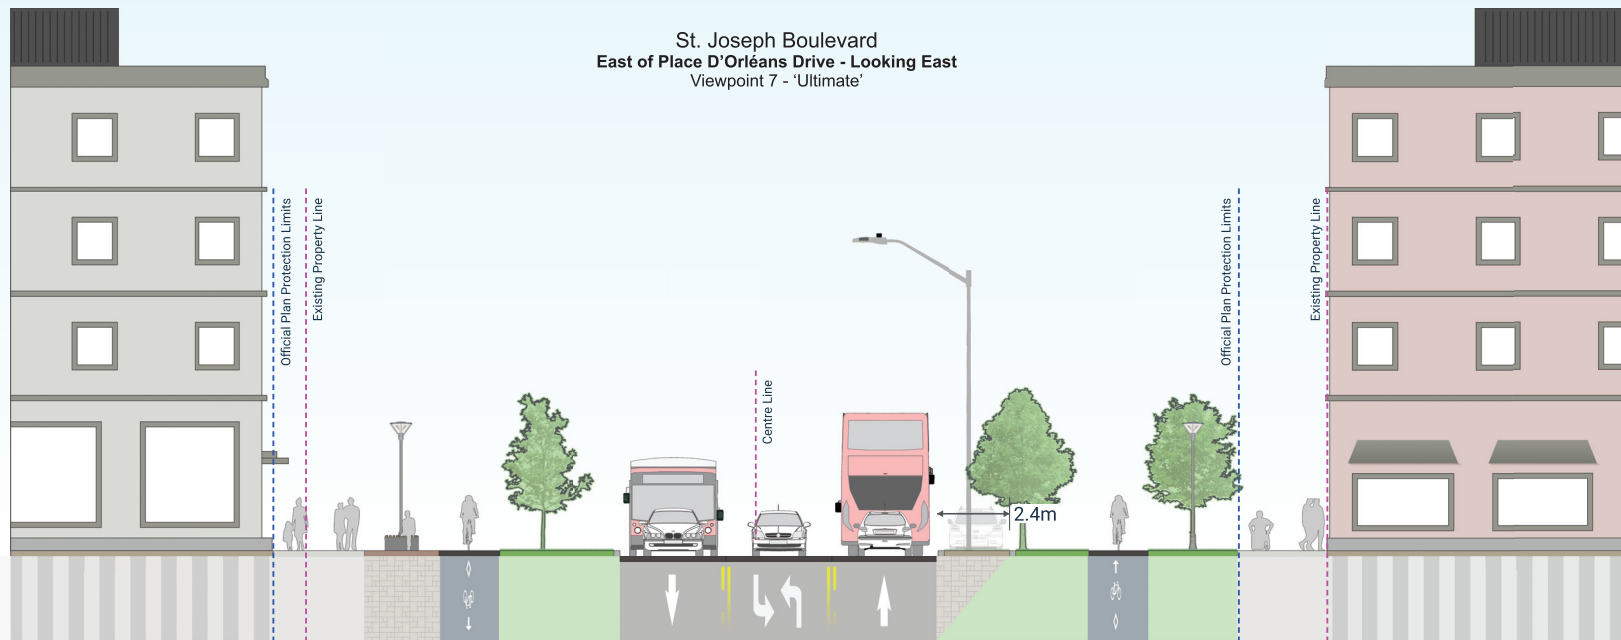

±14.0m (curb to curb)

±26.0m ROW

±32.0m Future ROW

St. Joseph Boulevard
 East of Cousineau Street - Looking East
 Viewpoint 3 - 'Ultimate'

St. Joseph Boulevard
 East of Edgar-Brault Street - Looking East
 Viewpoint 4 - Existing

St. Joseph Boulevard
 East of Edgar-Brault Street - Looking East
 Viewpoint 4 - Interim Option

St. Joseph Boulevard
 East of Edgar-Brault Street - Looking East
 Viewpoint 4 - 'Ultimate'

St. Joseph Boulevard
 East of Place D'Orléans Drive - Looking East
 Viewpoint 5 - Existing

St. Joseph Boulevard
 East of Place D'Orléans Drive - Looking East
 Viewpoint 5 - Interim Option

St. Joseph Boulevard
 East of Place D'Orléans Drive - Looking East
 Viewpoint 7 - 'Ultimate'

St. Joseph Boulevard
 West of Promenade Prestone Drive - Looking East
 Viewpoint 6 - Existing

← 2975
 St-Joseph
 Boulevard

349
 River
 Ridge →

St. Joseph Boulevard
 West of Promenade Prestone Drive - Looking East
 Viewpoint 6 - Interim Option

← 2975
 St-Joseph
 Boulevard

349
 River
 Ridge →

St. Joseph Boulevard
 West of Promenade Prestone Drive - Looking East
 Viewpoint 6 - 'Ultimate'