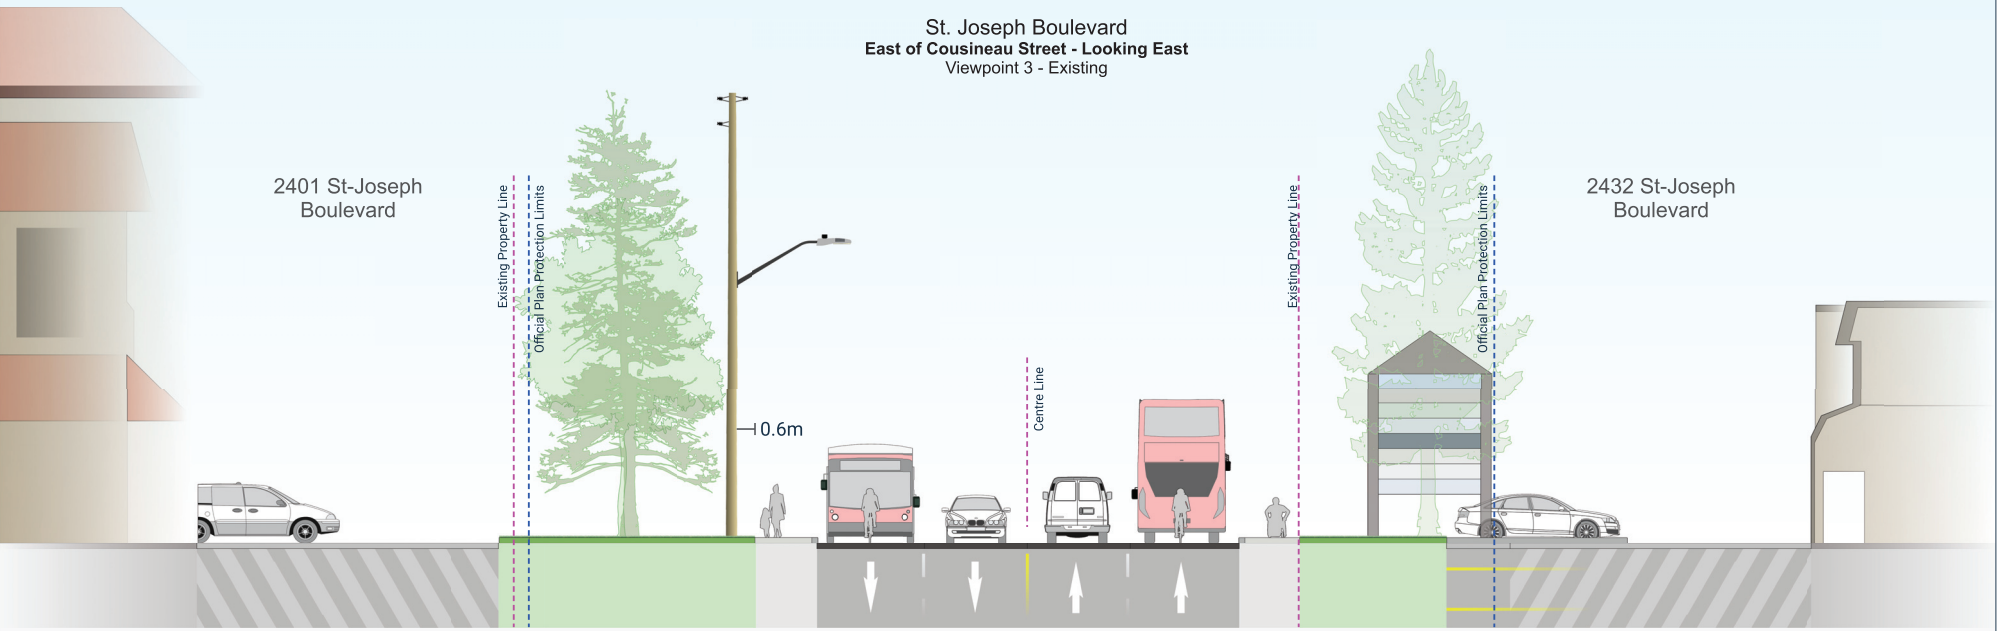

St. Joseph Boulevard
 West of Marenger Street - Looking East
 Viewpoint 1 - Existing

St. Joseph Boulevard
West of Marenger Street - Looking East
Viewpoint 1 - Interim Option

St. Joseph Boulevard
 West of Marenger Street - Looking East
 Viewpoint 1 - 'Ultimate'

Driveway

St. Joseph Boulevard
 East of Grey Nuns Drive - Looking East
 Viewpoint 2 - Existing

St. Joseph Boulevard
 East of Grey Nuns Drive - Looking East
 Viewpoint 2 - Interim Option

St. Joseph Boulevard
 East of Grey Nuns Drive - Looking East
 Viewpoint 2 - 'Ultimate'

St. Joseph Boulevard
 East of Cousineau Street - Looking East
 Viewpoint 3 - Existing

2401 St-Joseph
 Boulevard

2432 St-Joseph
 Boulevard

St. Joseph Boulevard
 East of Cousineau Street - Looking East
 Viewpoint 3 - Interim Option

±14.0m (curb to curb)

±26.0m ROW

±32.0m Future ROW

St. Joseph Boulevard
 East of Cousineau Street - Looking East
 Viewpoint 3 - 'Ultimate'

St. Joseph Boulevard
 East of Edgar-Brault Street - Looking East
 Viewpoint 4 - Existing