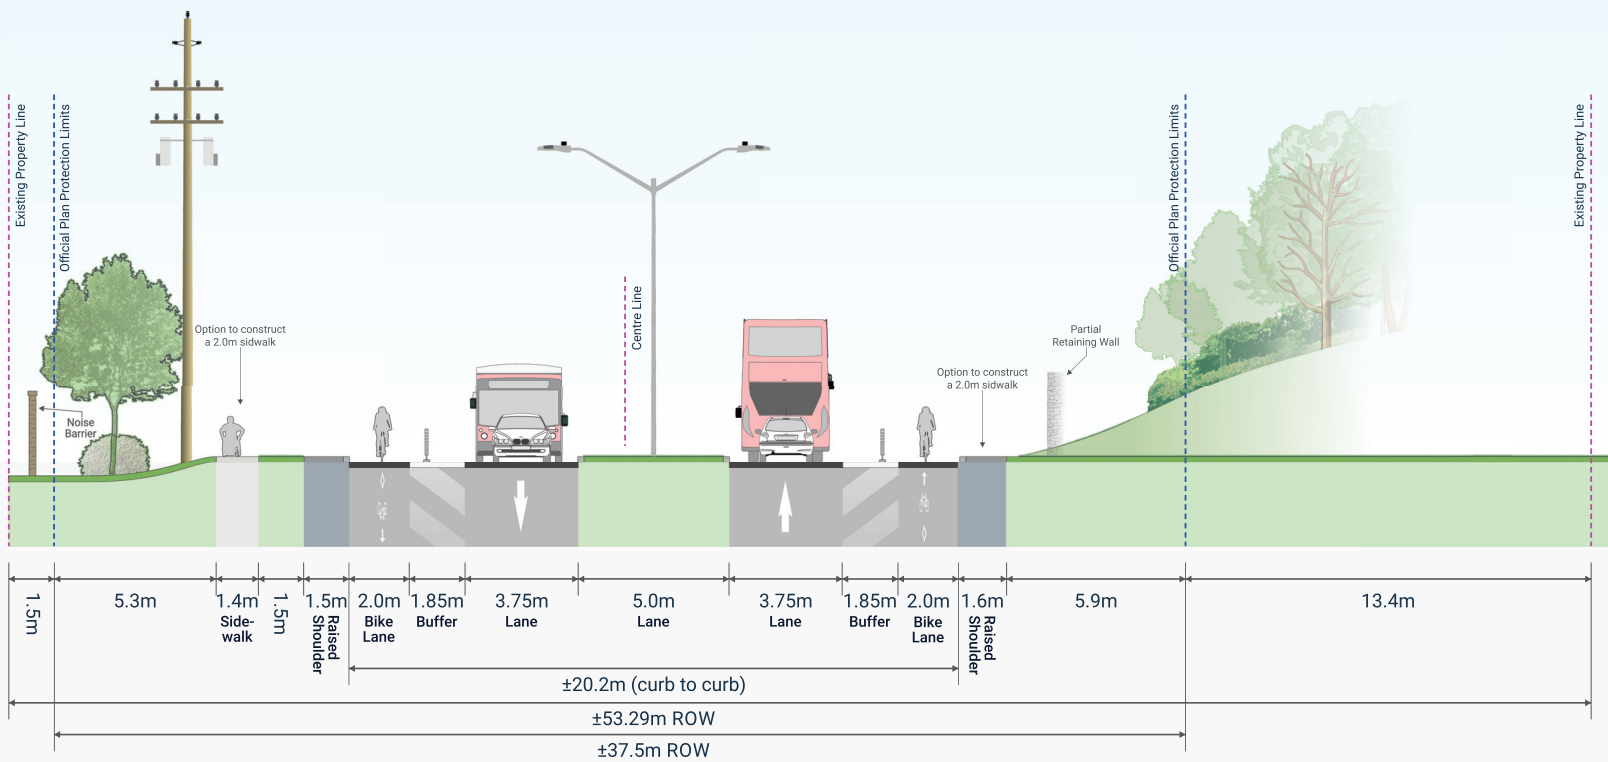

±14.0m (curb to curb)

±26.0m ROW

±32.0m Future ROW

St. Joseph Boulevard
 East of Cousineau Street - Looking East
 Viewpoint 3 - 'Ultimate'

St. Joseph Boulevard
 East of Edgar-Brault Street - Looking East
 Viewpoint 4 - Existing

St. Joseph Boulevard
 East of Edgar-Brault Street - Looking East
 Viewpoint 4 - Interim Option

St. Joseph Boulevard
 East of Edgar-Brault Street - Looking East
 Viewpoint 4 - 'Ultimate'

St. Joseph Boulevard
 East of Place D'Orléans Drive - Looking East
 Viewpoint 5 - Existing

St. Joseph Boulevard
 East of Place D'Orléans Drive - Looking East
 Viewpoint 5 - Interim Option

St. Joseph Boulevard
 East of Place D'Orléans Drive - Looking East
 Viewpoint 7 - 'Ultimate'

St. Joseph Boulevard
 West of Promenade Prestone Drive - Looking East
 Viewpoint 6 - Existing

← 2975
 St-Joseph
 Boulevard

349
 River
 Ridge →

St. Joseph Boulevard
 West of Promenade Prestone Drive - Looking East
 Viewpoint 6 - Interim Option

← 2975
 St-Joseph
 Boulevard

349
 River
 Ridge →

St. Joseph Boulevard
 West of Promenade Prestone Drive - Looking East
 Viewpoint 6 - 'Ultimate'