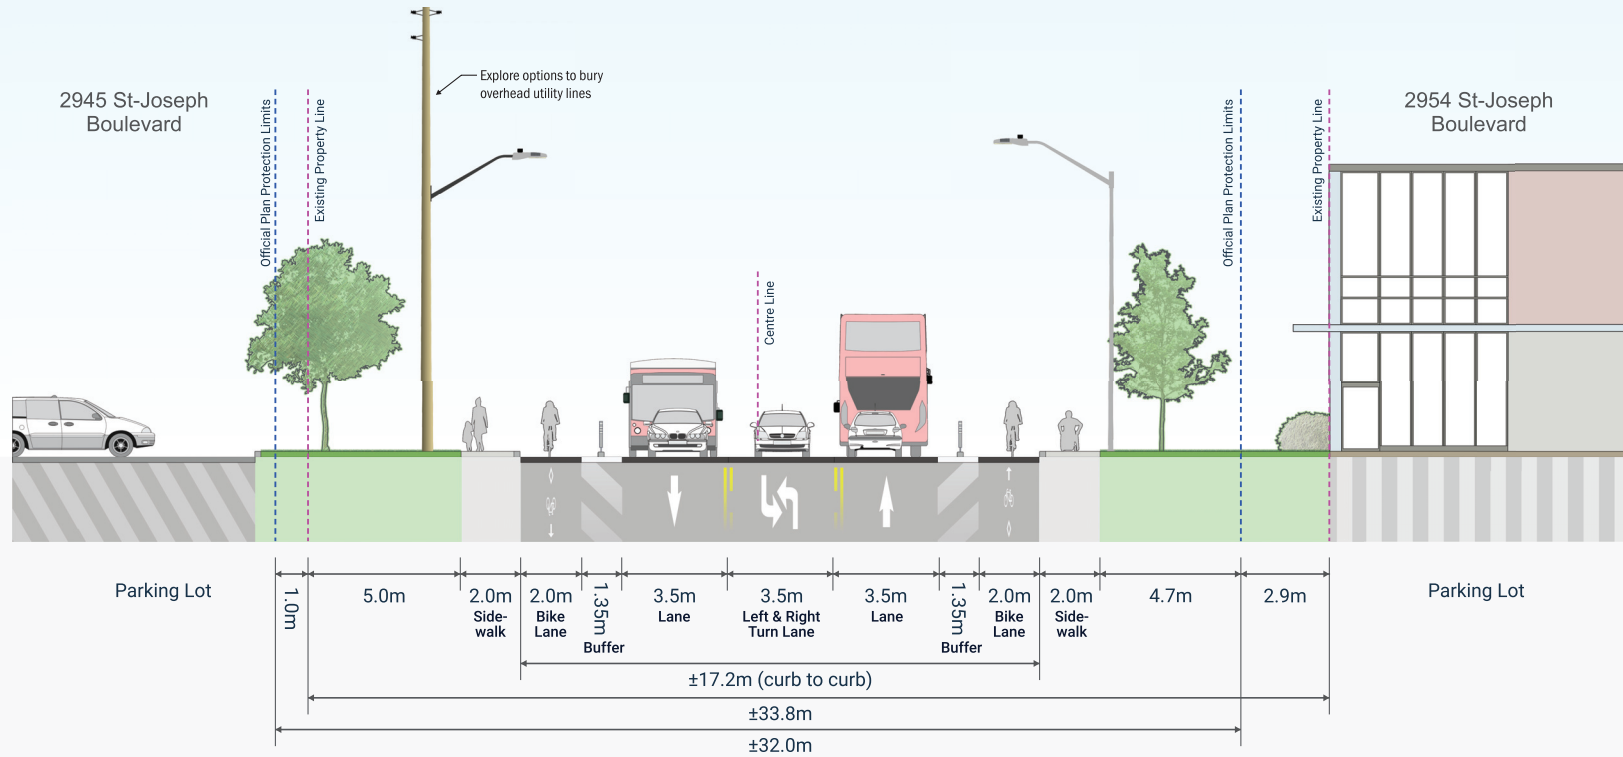

±14.0m (curb to curb)

±26.0m ROW

±32.0m Future ROW

St. Joseph Boulevard
 East of Cousineau Street - Looking East
 Viewpoint 3 - 'Ultimate'

St. Joseph Boulevard
 East of Edgar-Brault Street - Looking East
 Viewpoint 4 - Existing

St. Joseph Boulevard
 East of Edgar-Brault Street - Looking East
 Viewpoint 4 - Interim Option

St. Joseph Boulevard
 East of Edgar-Brault Street - Looking East
 Viewpoint 4 - 'Ultimate'

St. Joseph Boulevard
 East of Place D'Orléans Drive - Looking East
 Viewpoint 5 - Existing

St. Joseph Boulevard
 East of Place D'Orléans Drive - Looking East
 Viewpoint 5 - Interim Option

St. Joseph Boulevard
 East of Place D'Orléans Drive - Looking East
 Viewpoint 7 - 'Ultimate'

St. Joseph Boulevard
 West of Promenade Prestone Drive - Looking East
 Viewpoint 6 - Existing

← 2975
 St-Joseph
 Boulevard

349
 River
 Ridge →

St. Joseph Boulevard
 West of Promenade Prestone Drive - Looking East
 Viewpoint 6 - Interim Option

← 2975
 St-Joseph
 Boulevard

349
 River
 Ridge →

St. Joseph Boulevard
 West of Promenade Prestone Drive - Looking East
 Viewpoint 6 - 'Ultimate'