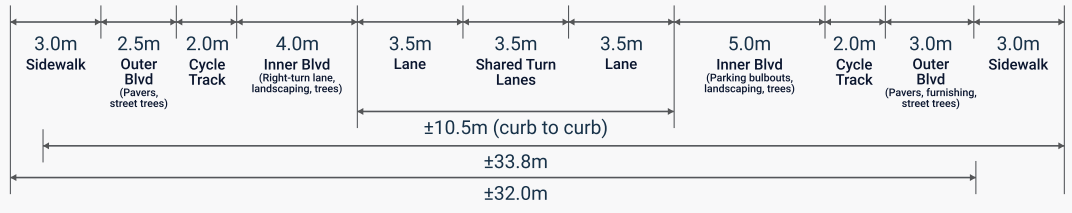

±14.0m (curb to curb)

±26.0m ROW

±32.0m Future ROW

St. Joseph Boulevard
 East of Cousineau Street - Looking East
 Viewpoint 3 - 'Ultimate'

St. Joseph Boulevard
 East of Edgar-Brault Street - Looking East
 Viewpoint 4 - Existing

St. Joseph Boulevard
 East of Edgar-Brault Street - Looking East
 Viewpoint 4 - Interim Option

St. Joseph Boulevard
 East of Edgar-Brault Street - Looking East
 Viewpoint 4 - 'Ultimate'

St. Joseph Boulevard
 East of Place D'Orléans Drive - Looking East
 Viewpoint 5 - Existing

St. Joseph Boulevard
 East of Place D'Orléans Drive - Looking East
 Viewpoint 5 - Interim Option

St. Joseph Boulevard
 East of Place D'Orléans Drive - Looking East
 Viewpoint 7 - 'Ultimate'

St. Joseph Boulevard
 West of Promenade Prestone Drive - Looking East
 Viewpoint 6 - Existing