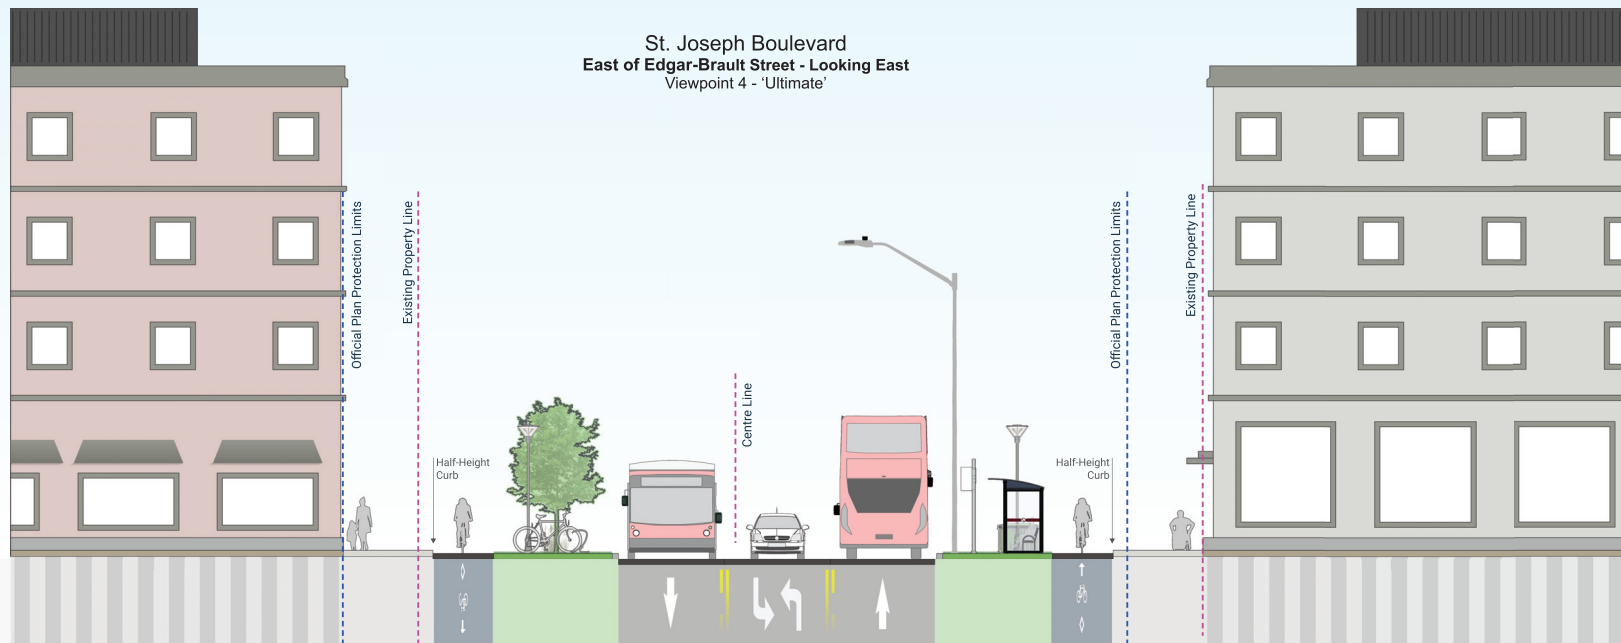

±14.0m (curb to curb)

±26.0m ROW

±32.0m Future ROW

St. Joseph Boulevard
 East of Cousineau Street - Looking East
 Viewpoint 3 - 'Ultimate'

St. Joseph Boulevard
 East of Edgar-Brault Street - Looking East
 Viewpoint 4 - Existing

St. Joseph Boulevard
 East of Edgar-Brault Street - Looking East
 Viewpoint 4 - Interim Option

St. Joseph Boulevard
 East of Edgar-Brault Street - Looking East
 Viewpoint 4 - 'Ultimate'

St. Joseph Boulevard
 East of Place D'Orléans Drive - Looking East
 Viewpoint 5 - Existing

St. Joseph Boulevard
 East of Place D'Orléans Drive - Looking East
 Viewpoint 5 - Interim Option

St. Joseph Boulevard
 East of Place D'Orléans Drive - Looking East
 Viewpoint 7 - 'Ultimate'

St. Joseph Boulevard
 West of Promenade Prestone Drive - Looking East
 Viewpoint 6 - Existing