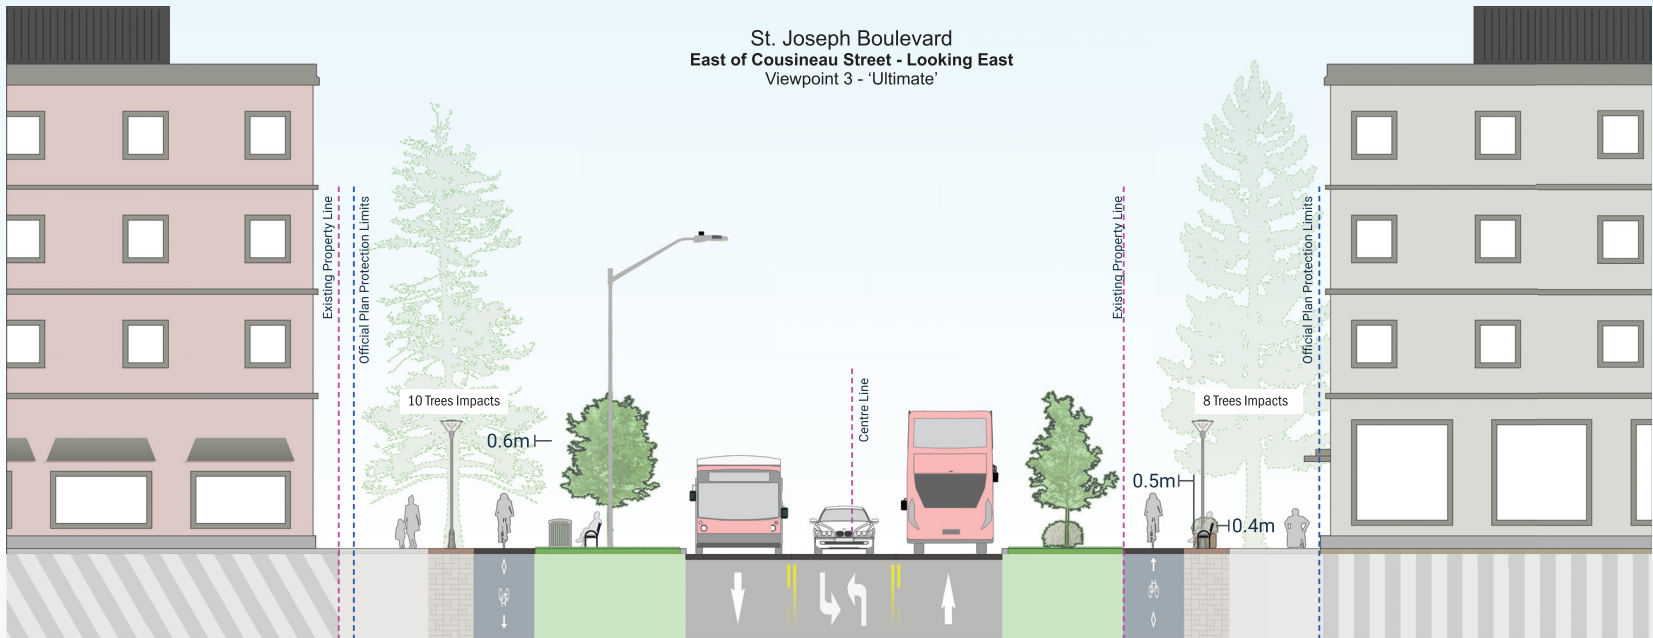

3.5m
Lane

3.5m
Shared
Turn Lane

3.5m
Lane

0.25m
Buffer

1.5m
Bike
Lane

2.0m
Side-walk

5.0m

Parking Lot

±14.0m (curb to curb)

±26.0m ROW

±32.0m Future ROW

St. Joseph Boulevard
 East of Cousineau Street - Looking East
 Viewpoint 3 - 'Ultimate'

St. Joseph Boulevard
 East of Edgar-Brault Street - Looking East
 Viewpoint 4 - Existing

St. Joseph Boulevard
 East of Edgar-Brault Street - Looking East
 Viewpoint 4 - Interim Option

St. Joseph Boulevard
 East of Edgar-Brault Street - Looking East
 Viewpoint 4 - 'Ultimate'

St. Joseph Boulevard
 East of Place D'Orléans Drive - Looking East
 Viewpoint 5 - Existing