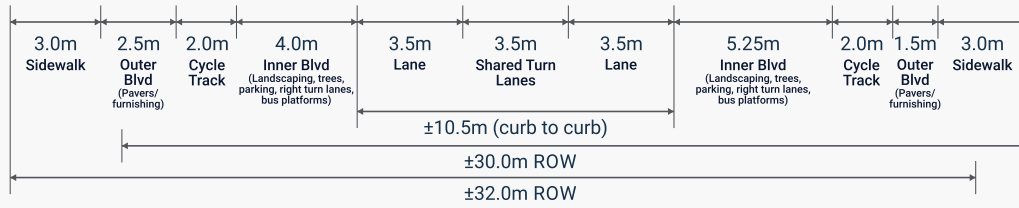

St. Joseph Boulevard
 West of Marenger Street - Looking East
 Viewpoint 1 - Existing

St. Joseph Boulevard
West of Marenger Street - Looking East
Viewpoint 1 - Interim Option

St. Joseph Boulevard
 West of Marenger Street - Looking East
 Viewpoint 1 - 'Ultimate'

Driveway

St. Joseph Boulevard
 East of Grey Nuns Drive - Looking East
 Viewpoint 2 - Existing

St. Joseph Boulevard
 East of Grey Nuns Drive - Looking East
 Viewpoint 2 - Interim Option

St. Joseph Boulevard
 East of Grey Nuns Drive - Looking East
 Viewpoint 2 - 'Ultimate'

St. Joseph Boulevard
 East of Cousineau Street - Looking East
 Viewpoint 3 - Existing

2401 St-Joseph
 Boulevard

2432 St-Joseph
 Boulevard

St. Joseph Boulevard
 East of Cousineau Street - Looking East
 Viewpoint 3 - Interim Option

±14.0m (curb to curb)

±26.0m ROW

±32.0m Future ROW

St. Joseph Boulevard
 East of Cousineau Street - Looking East
 Viewpoint 3 - 'Ultimate'

St. Joseph Boulevard
 East of Edgar-Brault Street - Looking East
 Viewpoint 4 - Existing