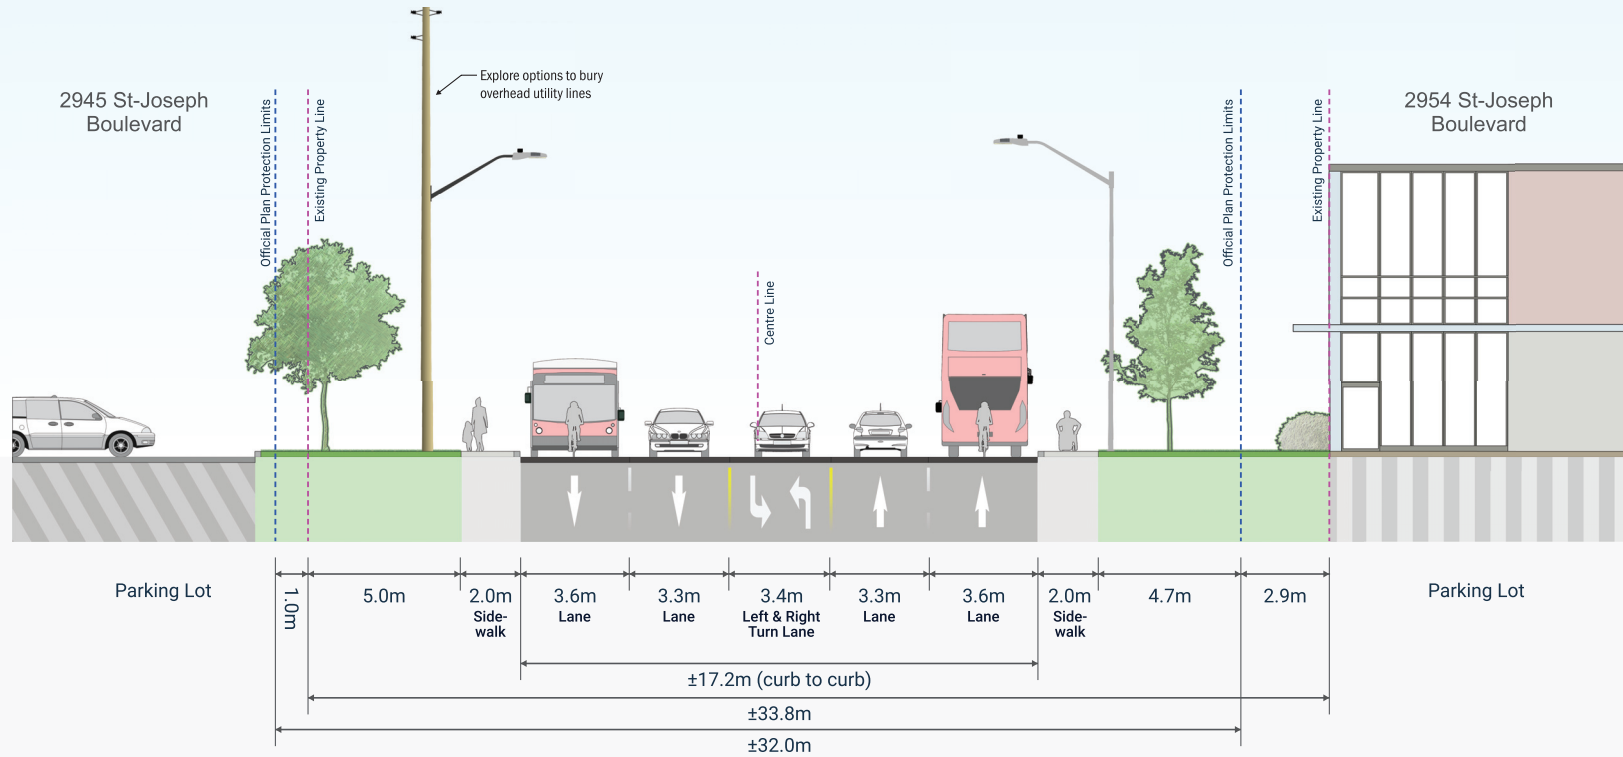

3.5m
Lane

3.5m
Shared
Turn Lane

3.5m
Lane

0.25m
Buffer

1.5m
Bike
Lane

2.0m
Side-walk

5.0m

Parking Lot

±14.0m (curb to curb)

±26.0m ROW

±32.0m Future ROW

St. Joseph Boulevard
 East of Cousineau Street - Looking East
 Viewpoint 3 - 'Ultimate'

St. Joseph Boulevard
 East of Edgar-Brault Street - Looking East
 Viewpoint 4 - Existing

St. Joseph Boulevard
 East of Edgar-Brault Street - Looking East
 Viewpoint 4 - Interim Option

St. Joseph Boulevard
 East of Edgar-Brault Street - Looking East
 Viewpoint 4 - 'Ultimate'

St. Joseph Boulevard
 East of Place D'Orléans Drive - Looking East
 Viewpoint 5 - Existing

St. Joseph Boulevard
 East of Place D'Orléans Drive - Looking East
 Viewpoint 5 - Interim Option

St. Joseph Boulevard
 East of Place D'Orléans Drive - Looking East
 Viewpoint 7 - 'Ultimate'

St. Joseph Boulevard
 West of Promenade Prestone Drive - Looking East
 Viewpoint 6 - Existing