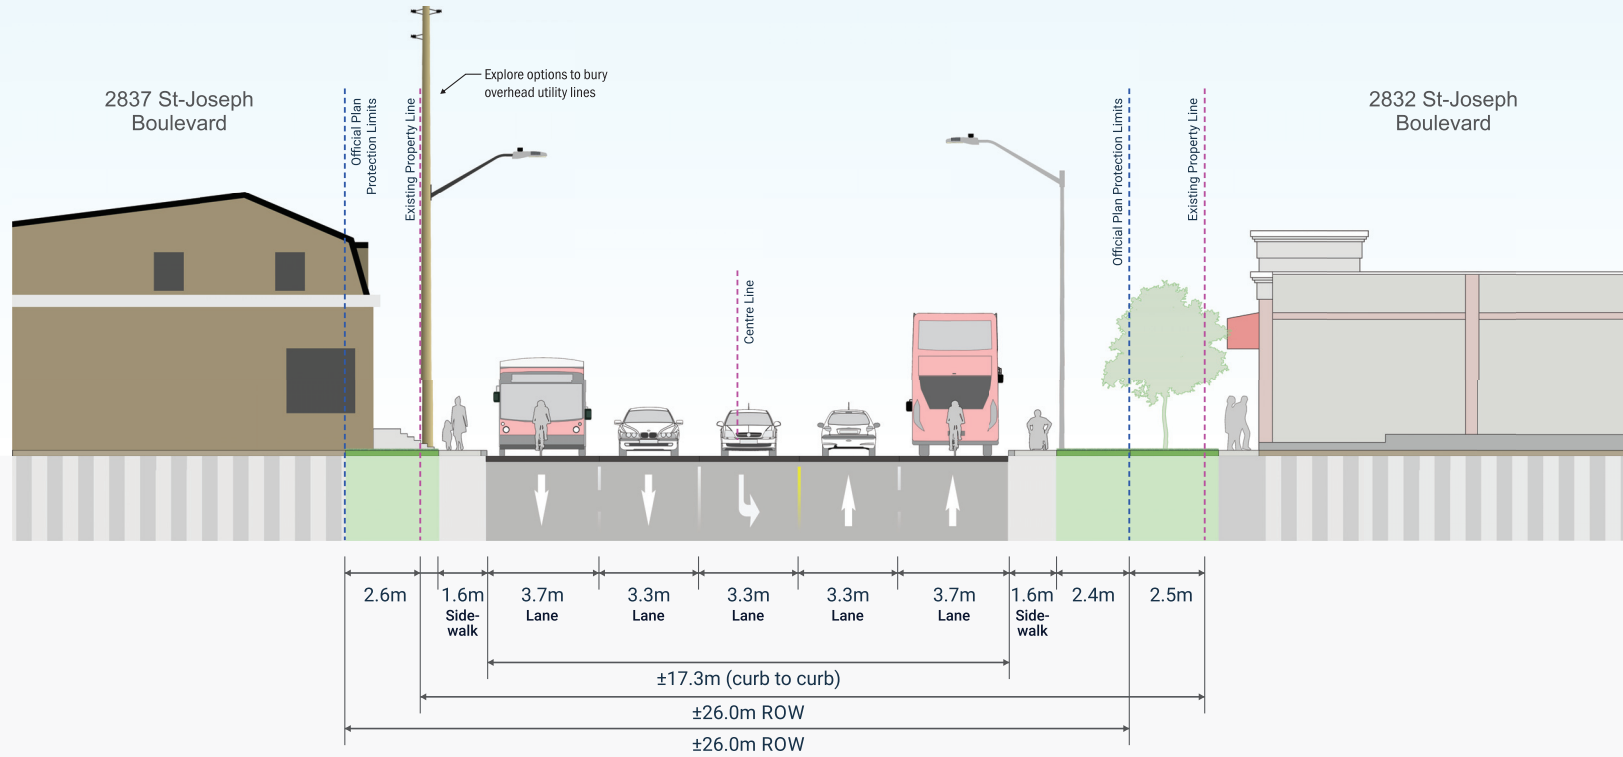

3.5m
Lane

3.5m
Shared
Turn Lane

3.5m
Lane

0.25m
Buffer

1.5m
Bike
Lane

2.0m
Side-walk

5.0m

Parking Lot

±14.0m (curb to curb)

±26.0m ROW

±32.0m Future ROW

St. Joseph Boulevard
 East of Cousineau Street - Looking East
 Viewpoint 3 - 'Ultimate'

St. Joseph Boulevard
 East of Edgar-Brault Street - Looking East
 Viewpoint 4 - Existing

St. Joseph Boulevard
 East of Edgar-Brault Street - Looking East
 Viewpoint 4 - Interim Option

St. Joseph Boulevard
 East of Edgar-Brault Street - Looking East
 Viewpoint 4 - 'Ultimate'

St. Joseph Boulevard
 East of Place D'Orléans Drive - Looking East
 Viewpoint 5 - Existing

St. Joseph Boulevard
 East of Place D'Orléans Drive - Looking East
 Viewpoint 5 - Interim Option

St. Joseph Boulevard
 East of Place D'Orléans Drive - Looking East
 Viewpoint 7 - 'Ultimate'

St. Joseph Boulevard
 West of Promenade Prestone Drive - Looking East
 Viewpoint 6 - Existing