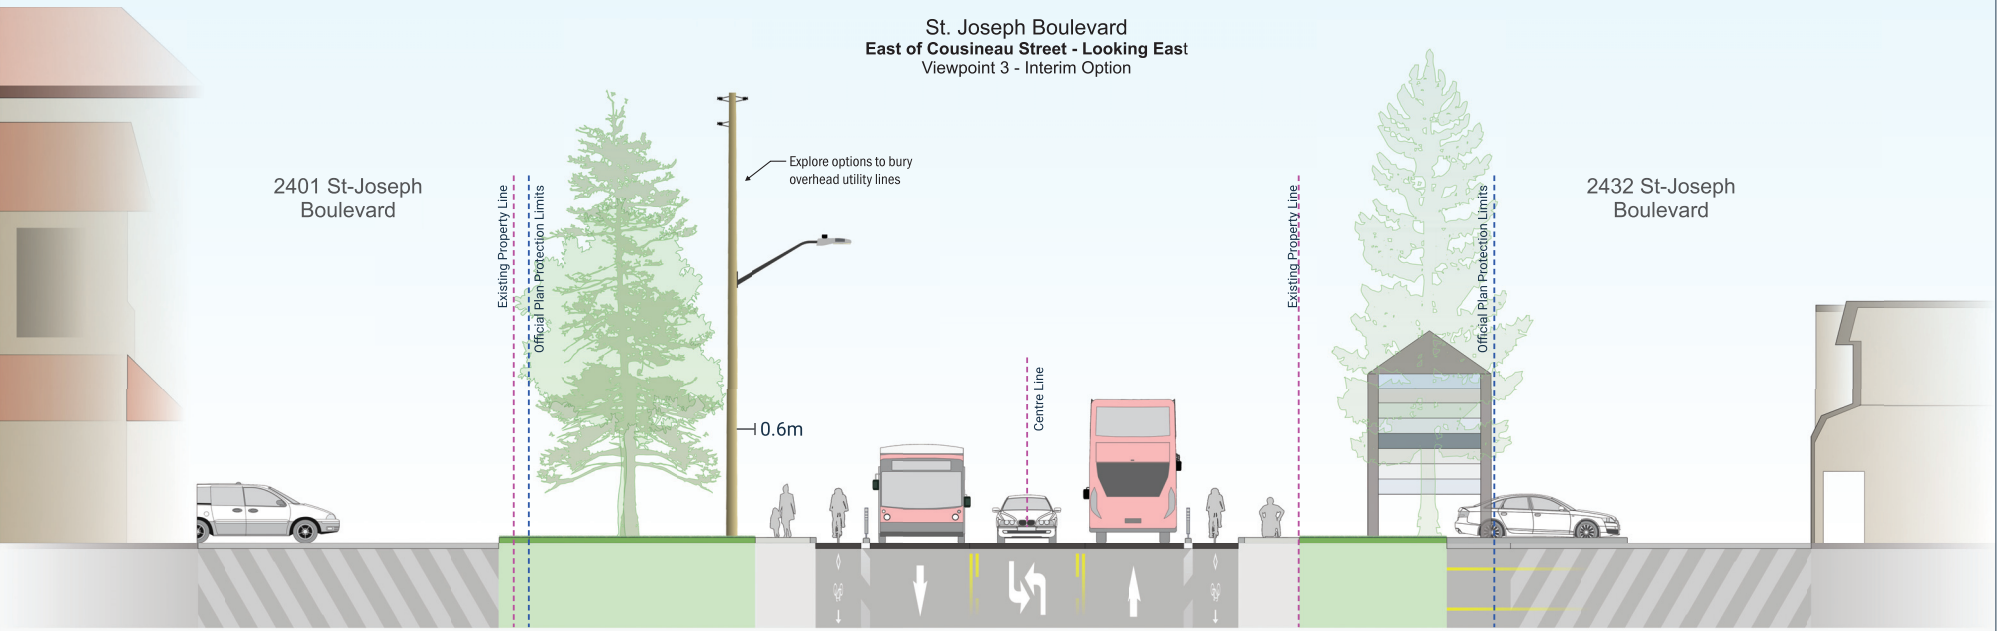

St. Joseph Boulevard
East of Cousineau Street - Looking East
Viewpoint 3 - Interim Option

2401 St-Joseph
Boulevard

2432 St-Joseph
Boulevard

Parking Lot

0.5m

7.5m

2.0m
Side-walk

1.5m
Bike
Lane

0.25m
Buffer

3.5m
Lane

3.5m
Shared
Turn Lane

3.5m
Lane

0.25m
Buffer

1.5m
Bike
Lane

2.0m
Side-walk

5.0m

Parking Lot

±14.0m (curb to curb)

±26.0m ROW

±32.0m Future ROW