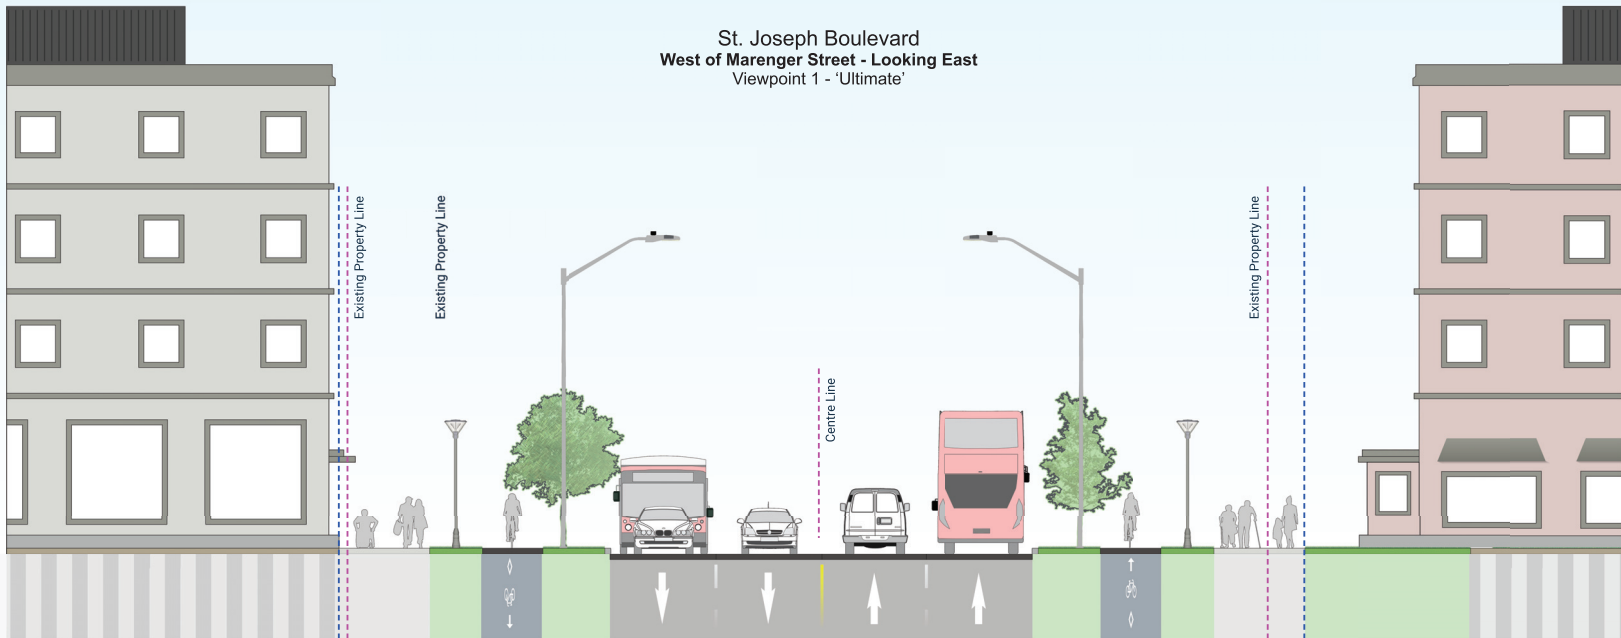

St. Joseph Boulevard
 West of Marenger Street - Looking East
 Viewpoint 1 - Existing

St. Joseph Boulevard
West of Marenger Street - Looking East
Viewpoint 1 - Interim Option

St. Joseph Boulevard
 West of Marenger Street - Looking East
 Viewpoint 1 - 'Ultimate'

Driveway

St. Joseph Boulevard
 East of Grey Nuns Drive - Looking East
 Viewpoint 2 - Existing

St. Joseph Boulevard
 East of Grey Nuns Drive - Looking East
 Viewpoint 2 - Interim Option

St. Joseph Boulevard
 East of Grey Nuns Drive - Looking East
 Viewpoint 2 - 'Ultimate'

St. Joseph Boulevard
 East of Cousineau Street - Looking East
 Viewpoint 3 - Existing

2401 St-Joseph
 Boulevard

2432 St-Joseph
 Boulevard

St. Joseph Boulevard
 East of Cousineau Street - Looking East
 Viewpoint 3 - Interim Option

±14.0m (curb to curb)

±26.0m ROW

±32.0m Future ROW

St. Joseph Boulevard
 East of Cousineau Street - Looking East
 Viewpoint 3 - 'Ultimate'

St. Joseph Boulevard
 East of Edgar-Brault Street - Looking East
 Viewpoint 4 - Existing