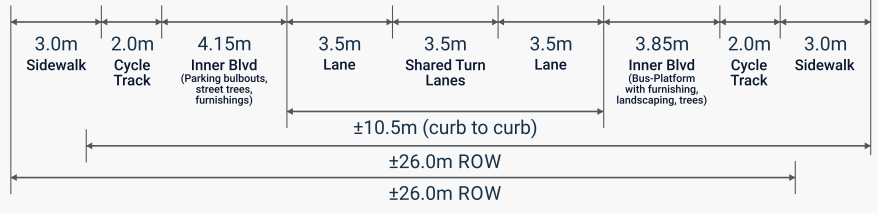

3.5m
Lane

3.5m
Shared
Turn Lane

3.5m
Lane

0.25m
Buffer

1.5m
Bike
Lane

2.0m
Side-walk

5.0m

Parking Lot

±14.0m (curb to curb)

±26.0m ROW

±32.0m Future ROW

St. Joseph Boulevard
 East of Cousineau Street - Looking East
 Viewpoint 3 - 'Ultimate'

St. Joseph Boulevard
 East of Edgar-Brault Street - Looking East
 Viewpoint 4 - Existing

St. Joseph Boulevard
 East of Edgar-Brault Street - Looking East
 Viewpoint 4 - Interim Option

St. Joseph Boulevard
 East of Edgar-Brault Street - Looking East
 Viewpoint 4 - 'Ultimate'

St. Joseph Boulevard
 East of Place D'Orléans Drive - Looking East
 Viewpoint 5 - Existing