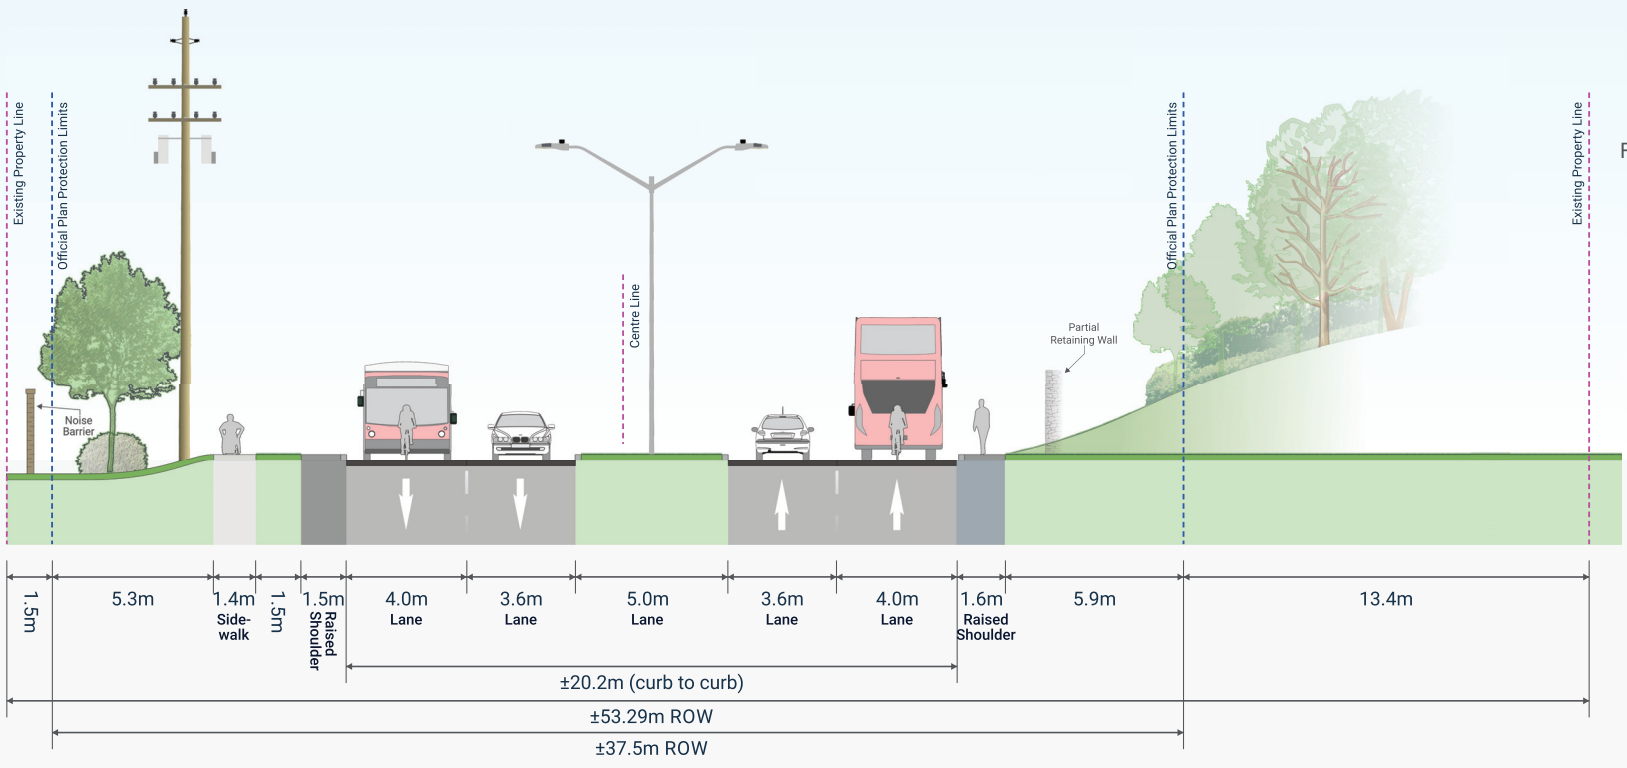

±14.0m (curb to curb)

±26.0m ROW

±32.0m Future ROW

St. Joseph Boulevard
 East of Cousineau Street - Looking East
 Viewpoint 3 - 'Ultimate'

St. Joseph Boulevard
 East of Edgar-Brault Street - Looking East
 Viewpoint 4 - Existing

St. Joseph Boulevard
 East of Edgar-Brault Street - Looking East
 Viewpoint 4 - Interim Option

St. Joseph Boulevard
 East of Edgar-Brault Street - Looking East
 Viewpoint 4 - 'Ultimate'

St. Joseph Boulevard
 East of Place D'Orléans Drive - Looking East
 Viewpoint 5 - Existing

St. Joseph Boulevard
 East of Place D'Orléans Drive - Looking East
 Viewpoint 5 - Interim Option

St. Joseph Boulevard
 East of Place D'Orléans Drive - Looking East
 Viewpoint 7 - 'Ultimate'

St. Joseph Boulevard
 West of Promenade Prestone Drive - Looking East
 Viewpoint 6 - Existing

← 2975
 St-Joseph
 Boulevard

349
 River
 Ridge →

St. Joseph Boulevard
 West of Promenade Prestone Drive - Looking East
 Viewpoint 6 - Interim Option

← 2975
 St-Joseph
 Boulevard

349
 River
 Ridge →

St. Joseph Boulevard
 West of Promenade Prestone Drive - Looking East
 Viewpoint 6 - 'Ultimate'