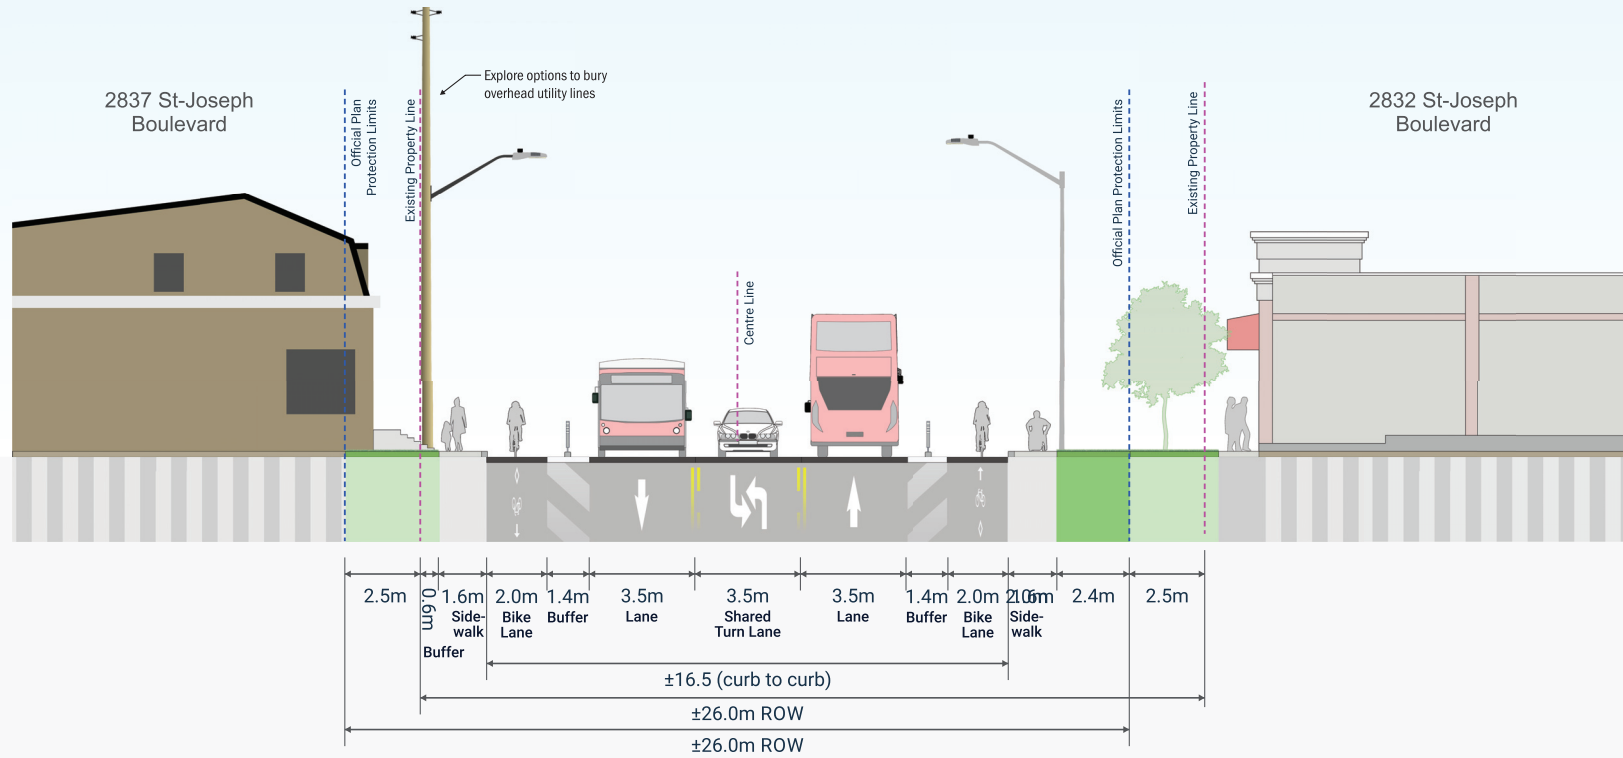

3.5m
Lane

3.5m
Shared
Turn Lane

3.5m
Lane

0.25m
Buffer

1.5m
Bike
Lane

2.0m
Side-walk

5.0m

Parking Lot

±14.0m (curb to curb)

±26.0m ROW

±32.0m Future ROW

St. Joseph Boulevard
 East of Cousineau Street - Looking East
 Viewpoint 3 - 'Ultimate'

St. Joseph Boulevard
 East of Edgar-Brault Street - Looking East
 Viewpoint 4 - Existing

St. Joseph Boulevard
 East of Edgar-Brault Street - Looking East
 Viewpoint 4 - Interim Option

St. Joseph Boulevard
 East of Edgar-Brault Street - Looking East
 Viewpoint 4 - 'Ultimate'

St. Joseph Boulevard
 East of Place D'Orléans Drive - Looking East
 Viewpoint 5 - Existing

St. Joseph Boulevard
 East of Place D'Orléans Drive - Looking East
 Viewpoint 5 - Interim Option

St. Joseph Boulevard
 East of Place D'Orléans Drive - Looking East
 Viewpoint 7 - 'Ultimate'

St. Joseph Boulevard
 West of Promenade Prestone Drive - Looking East
 Viewpoint 6 - Existing