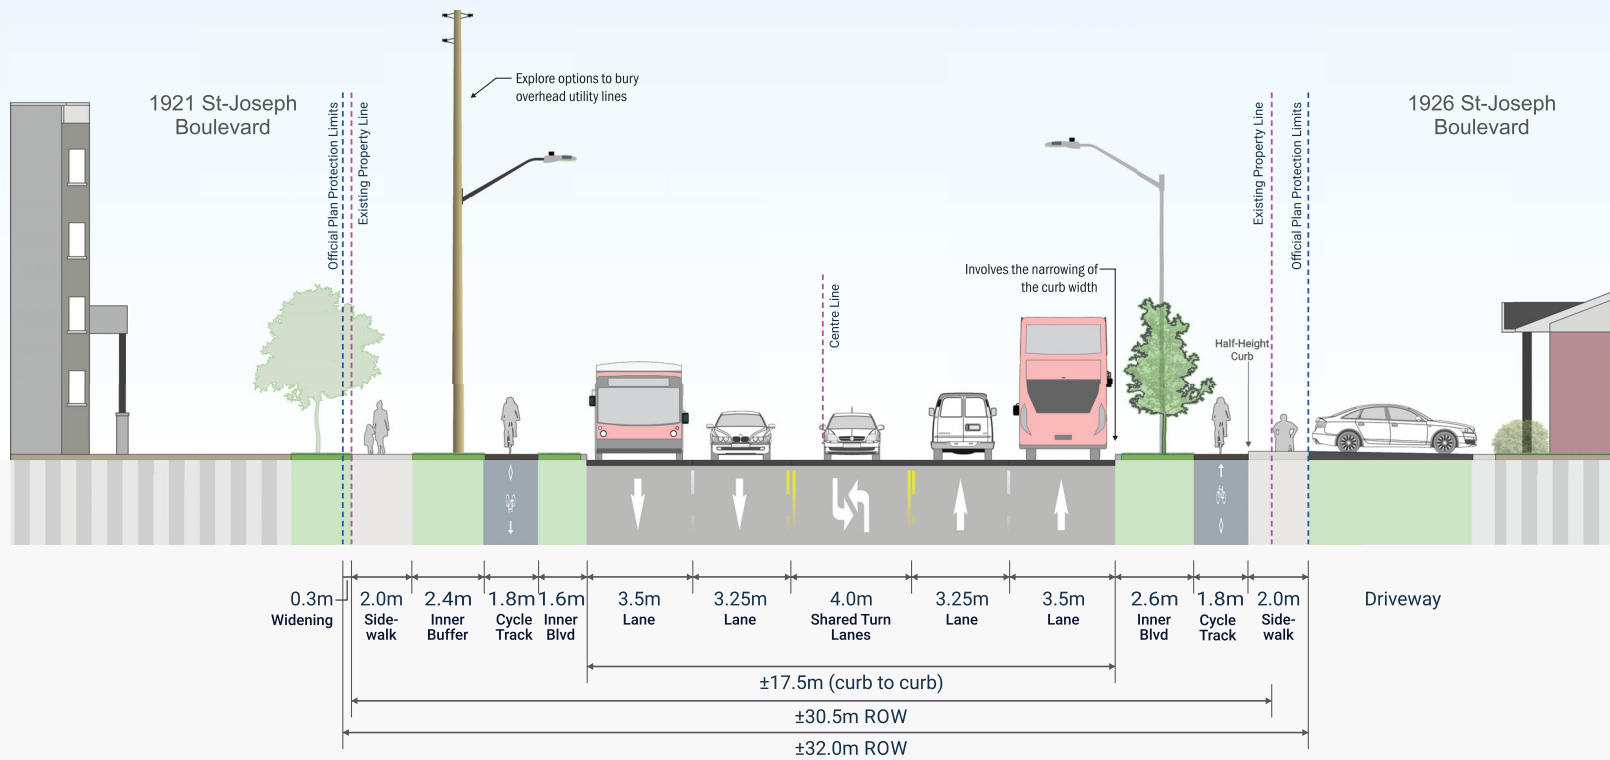

St. Joseph Boulevard
 West of Marenger Street - Looking East
 Viewpoint 1 - Existing

St. Joseph Boulevard
West of Marenger Street - Looking East
Viewpoint 1 - Interim Option

St. Joseph Boulevard
 West of Marenger Street - Looking East
 Viewpoint 1 - 'Ultimate'

Driveway

St. Joseph Boulevard
 East of Grey Nuns Drive - Looking East
 Viewpoint 2 - Existing

St. Joseph Boulevard
 East of Grey Nuns Drive - Looking East
 Viewpoint 2 - Interim Option

St. Joseph Boulevard
 East of Grey Nuns Drive - Looking East
 Viewpoint 2 - 'Ultimate'

St. Joseph Boulevard
 East of Cousineau Street - Looking East
 Viewpoint 3 - Existing

2401 St-Joseph
 Boulevard

2432 St-Joseph
 Boulevard

St. Joseph Boulevard
 East of Cousineau Street - Looking East
 Viewpoint 3 - Interim Option

±14.0m (curb to curb)

±26.0m ROW

±32.0m Future ROW

St. Joseph Boulevard
 East of Cousineau Street - Looking East
 Viewpoint 3 - 'Ultimate'

St. Joseph Boulevard
 East of Edgar-Brault Street - Looking East
 Viewpoint 4 - Existing