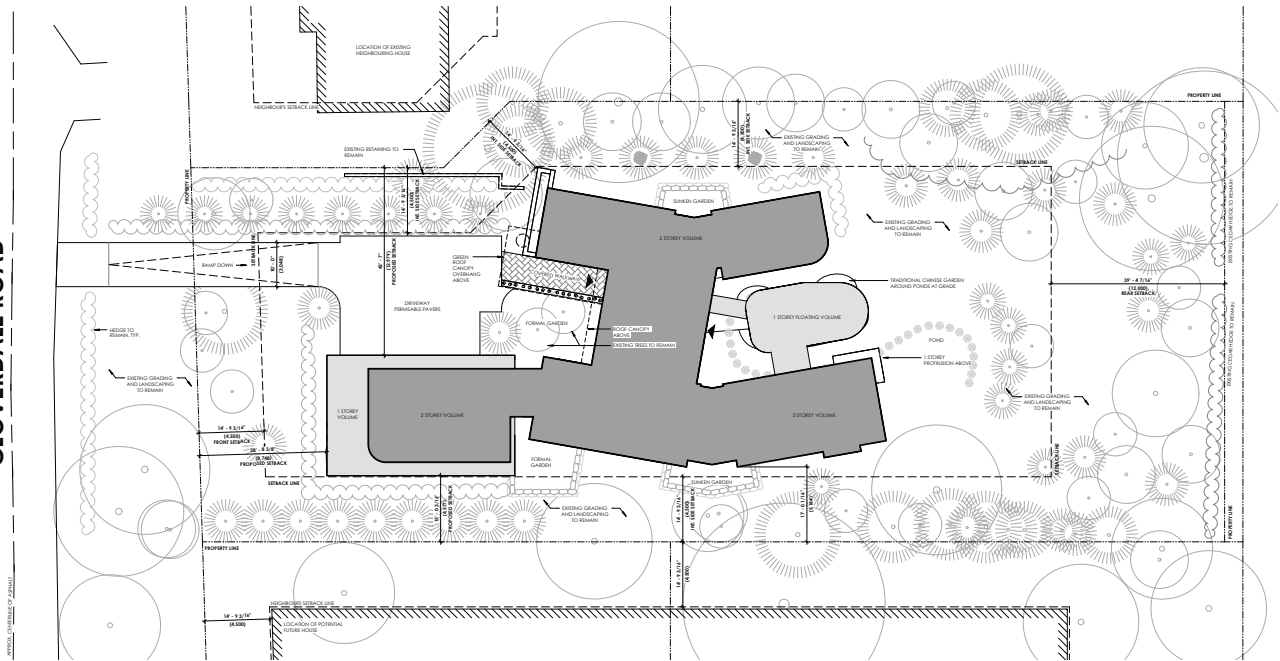

CLOVERDALE ROAD

NO REVISIONS	DATE
BY: [Signature]	DATE
BY: [Signature]	DATE

CONTACT | ARCHITECT
linebox
STUDIO

AD-003