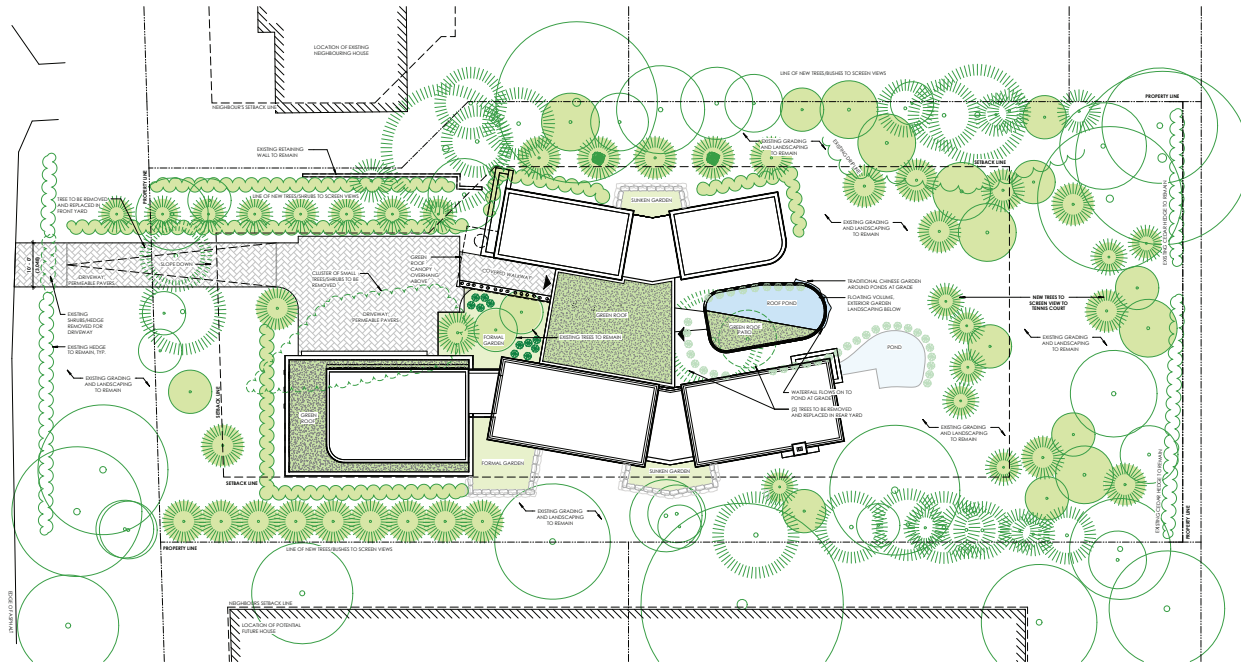

CLOVERDALE ROAD

TREE TYPE	COUNT		
EXISTING (REMOVED/REPLACED)			
CONIFEROUS	2	TOTAL PROPOSED	43
DECIDUOUS	1		
EXISTING (TO REMAIN)			
CONIFEROUS	22	CONIFEROUS	45
DECIDUOUS	29 (INCLD. 4 CITY TREES)		
NEW			
CONIFEROUS	41		
DECIDUOUS	16