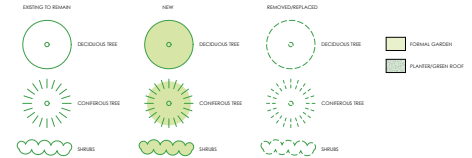

LANDSCAPING LEGEND

NO. REVISIONS	DATE
1	
2	
3	
4	
5	
6	
7	
8	
9	
10	

CONTACT | **linebox**
STUDIO

480 CLOVERDALE

LANDSCAPE PLAN

AD-004