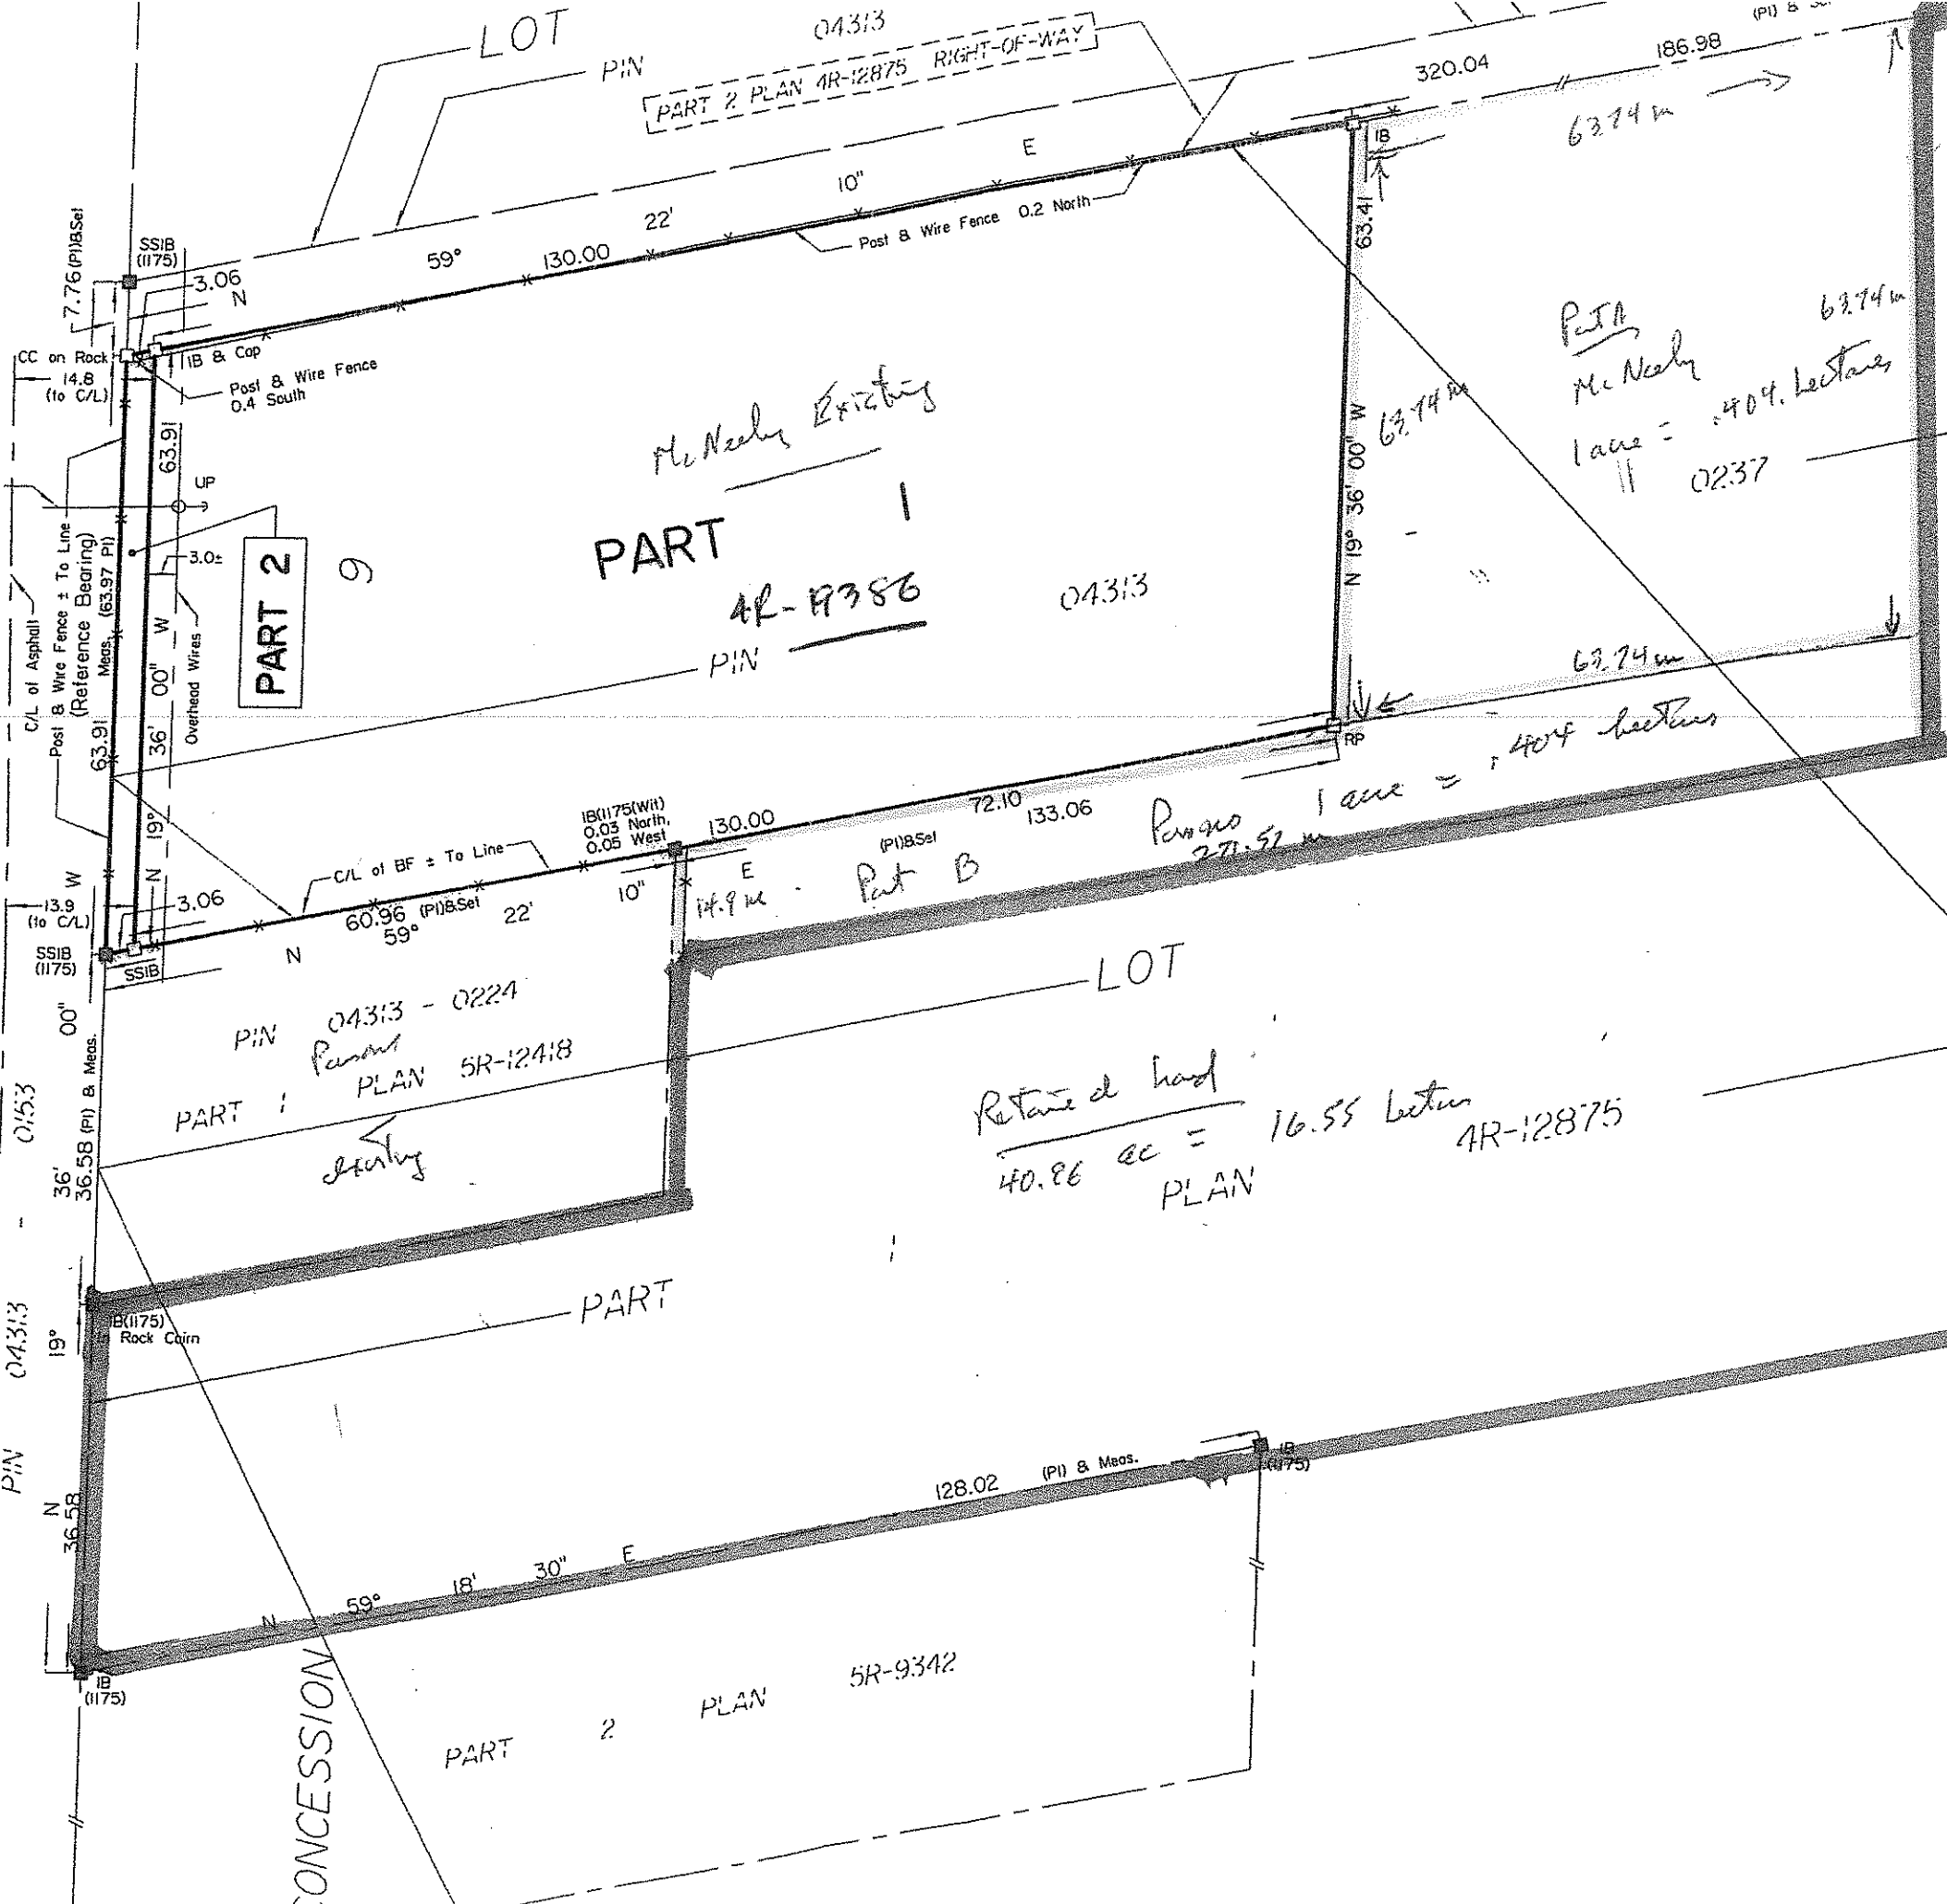

CONCESSION

8

AD ALLOWANCE BETWEEN CONCESSIONS 8 AND 9 9TH LINE ROAD

Committee of Adjustment
 JUN 16 2023
 City of Ottawa

PETA
 McNeely
 1 acre = 404 hectares
 0237

Parcel 1
 1 acre = 404 hectares

Retained land
 40.86 ac = 16.55 hectares
 PLAN 4R-12875