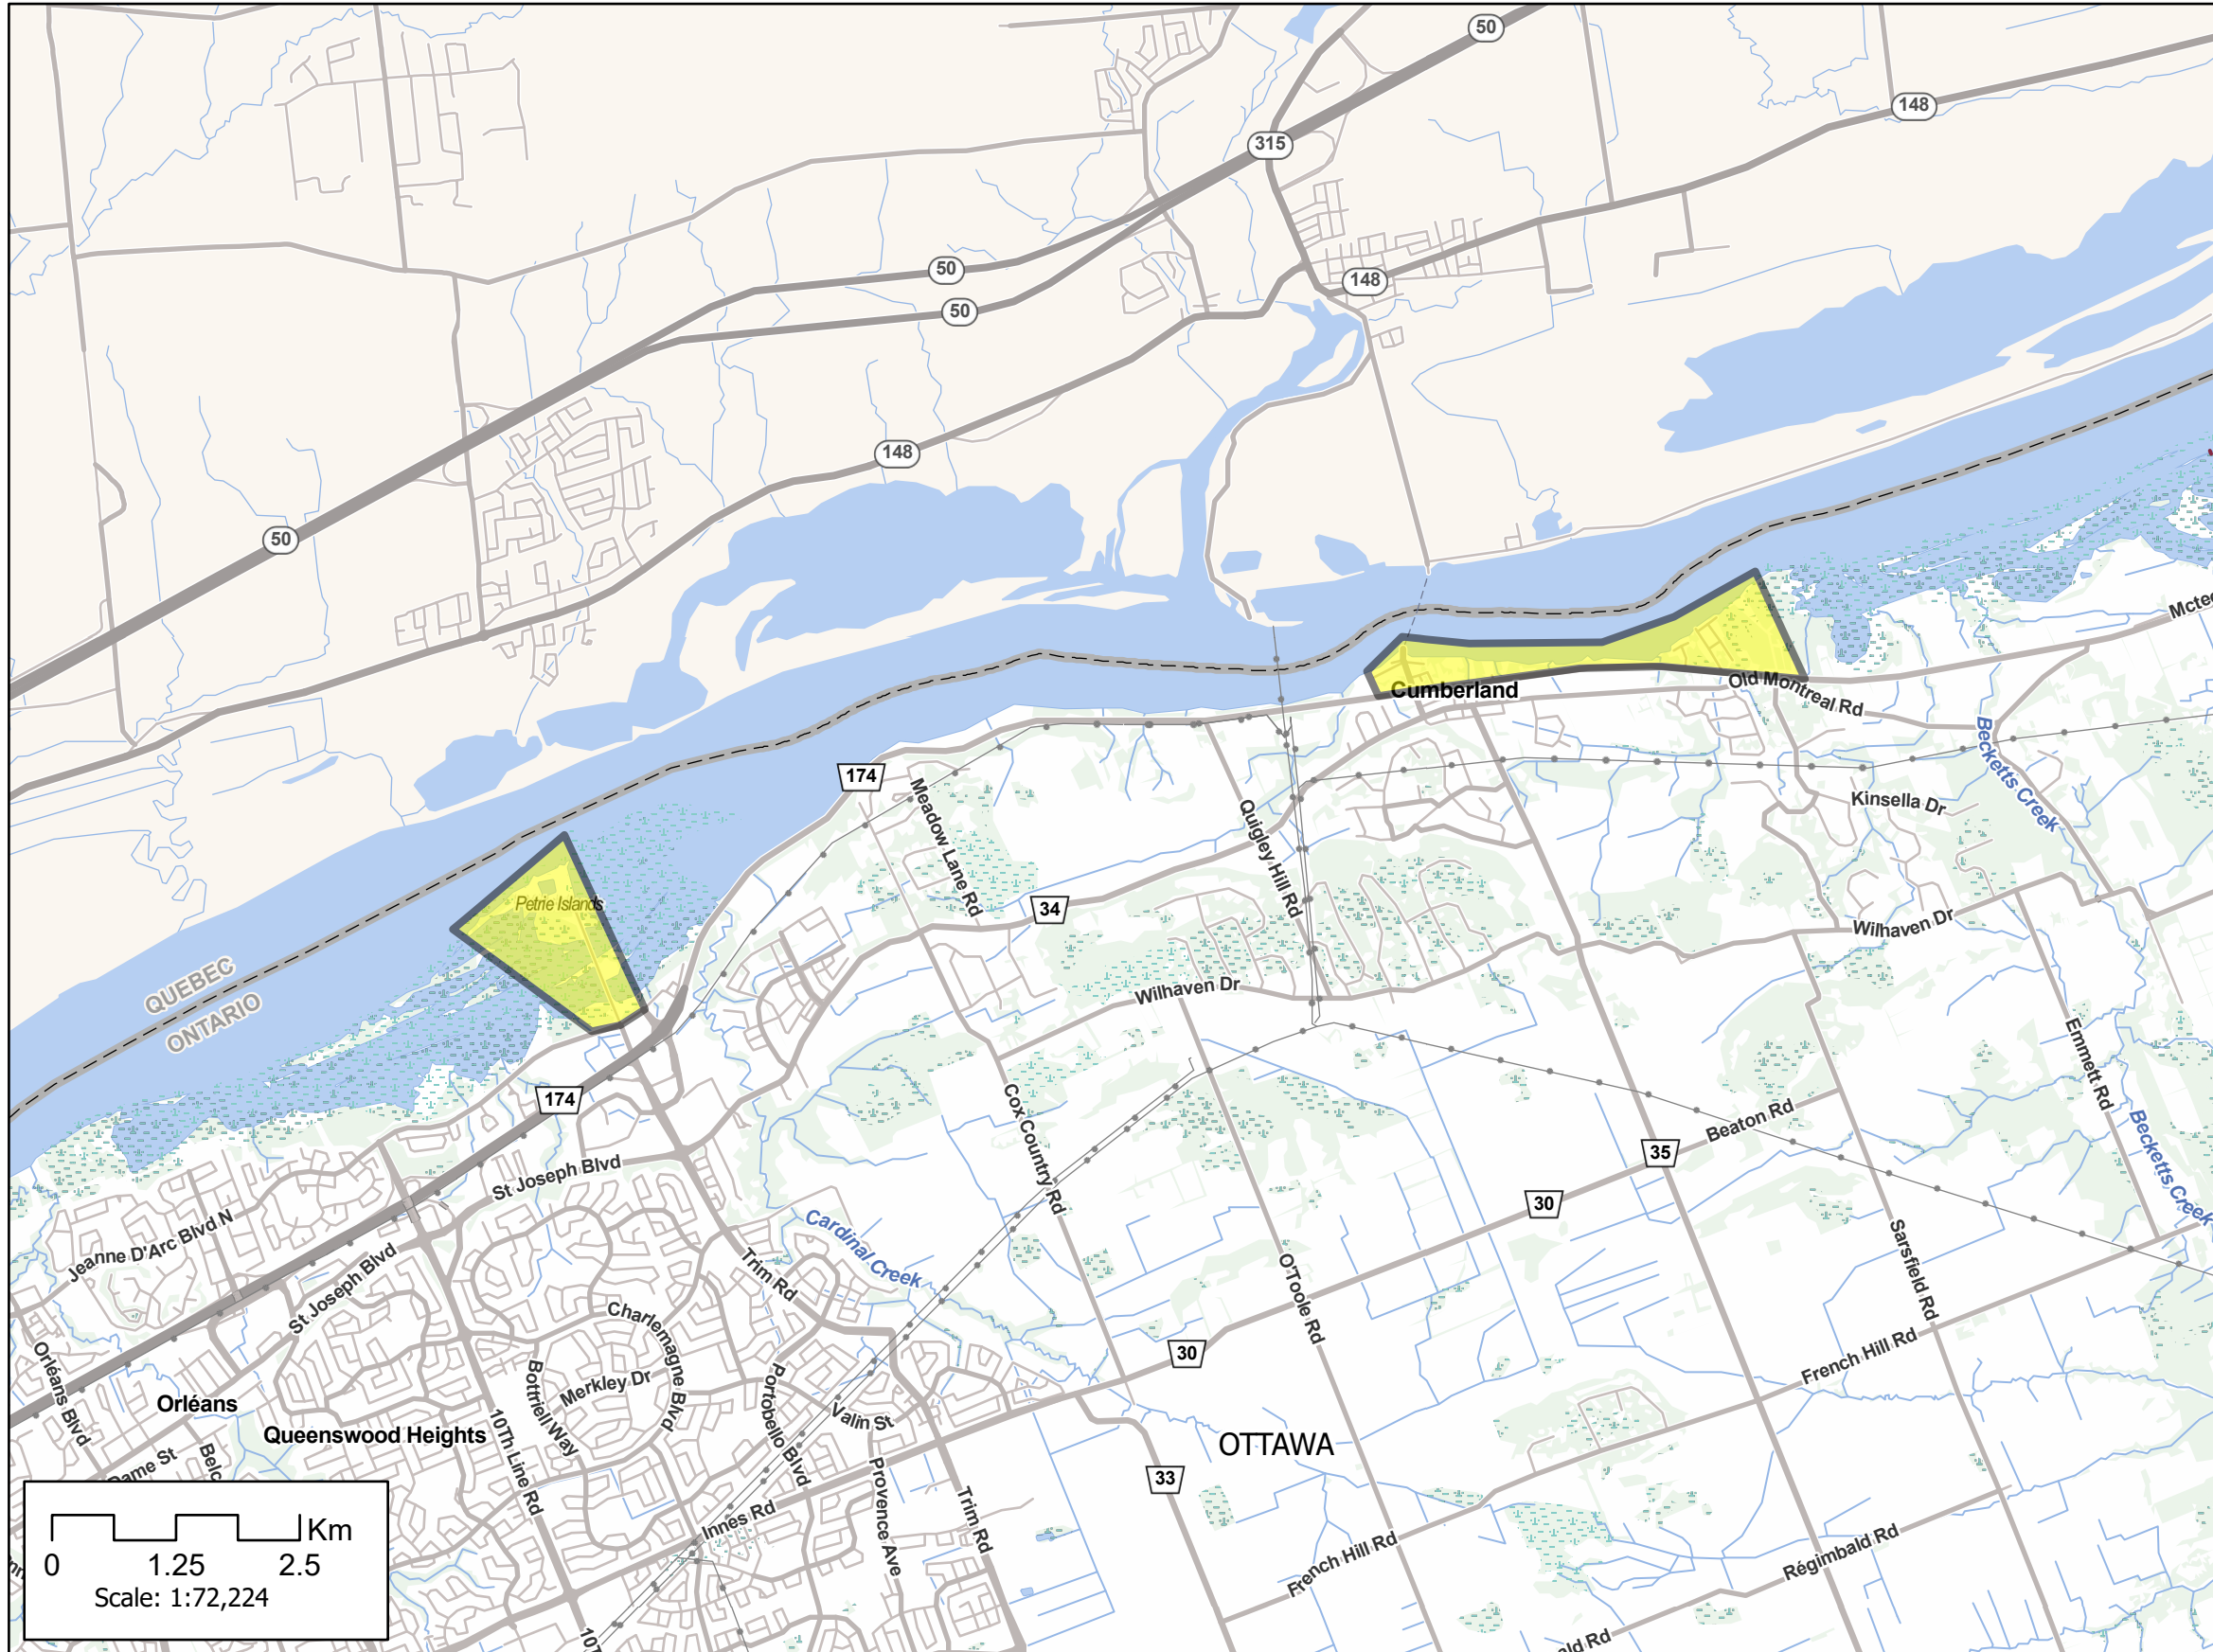

DRAO Activation Area, Ottawa 2023 (1/3)

Legend

- Program activation area for the City of Ottawa
- Municipal Boundary

The information displayed on the base map has been compiled from various sources, may not accurately reflect the area affected by the disaster and may not be to scale. The contents of this map may be changed at any time without notice. The Province of Ontario assumes no responsibility or liability for any consequences of any use of this map.

© 2023, King's Printer for Ontario.

DRAO Activation Area, Ottawa 2023 (2/3)

Legend

- Program activation area for the City of Ottawa
- Municipal Boundary

The information displayed on the base map has been compiled from various sources, may not accurately reflect the area affected by the disaster and may not be to scale. The contents of this map may be changed at any time without notice. The Province of Ontario assumes no responsibility or liability for any consequences of any use of this map.

© 2023, King's Printer for Ontario.

DRAO Activation Area, Ottawa 2023 (3/3)

Legend

- Program activation area for the City of Ottawa
- Municipal Boundary

The information displayed on the base map has been compiled from various sources, may not accurately reflect the area affected by the disaster and may not be to scale. The contents of this map may be changed at any time without notice. The Province of Ontario assumes no responsibility or liability for any consequences of any use of this map.