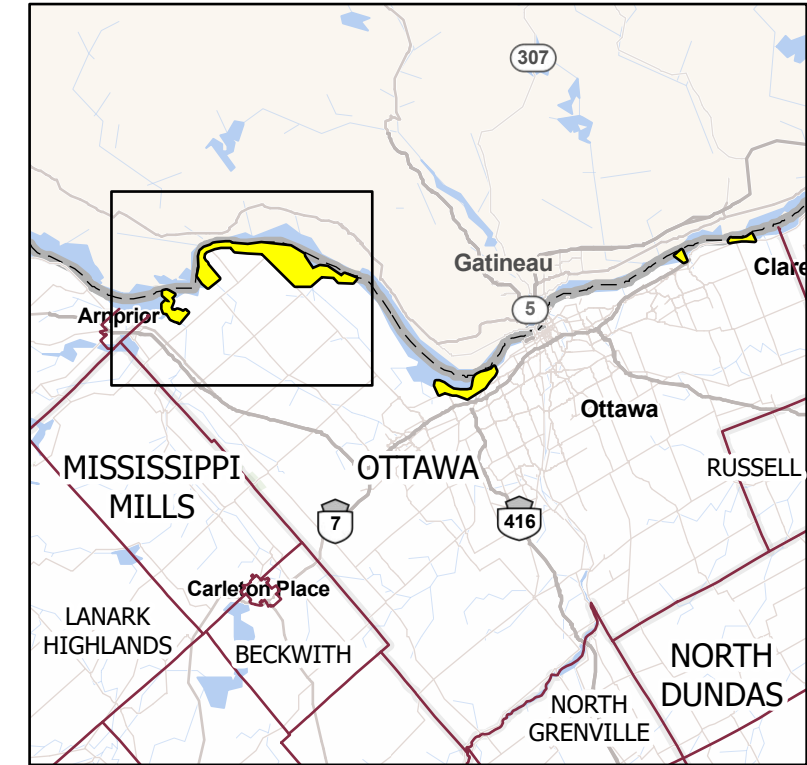

DRAO Activation Area, Ottawa 2023 (1/3)

Legend

- Program activation area for the City of Ottawa
- Municipal Boundary

The information displayed on the base map has been compiled from various sources, may not accurately reflect the area affected by the disaster and may not be to scale. The contents of this map may be changed at any time without notice. The Province of Ontario assumes no responsibility or liability for any consequences of any use of this map.

© 2023, King's Printer for Ontario.

DRAO Activation Area, Ottawa 2023 (2/3)

Legend

- Program activation area for the City of Ottawa
- Municipal Boundary

The information displayed on the base map has been compiled from various sources, may not accurately reflect the area affected by the disaster and may not be to scale. The contents of this map may be changed at any time without notice. The Province of Ontario assumes no responsibility or liability for any consequences of any use of this map.

© 2023, King's Printer for Ontario.

DRAO Activation Area, Ottawa 2023 (3/3)

Legend

- Program activation area for the City of Ottawa
- Municipal Boundary

The information displayed on the base map has been compiled from various sources, may not accurately reflect the area affected by the disaster and may not be to scale. The contents of this map may be changed at any time without notice. The Province of Ontario assumes no responsibility or liability for any consequences of any use of this map.