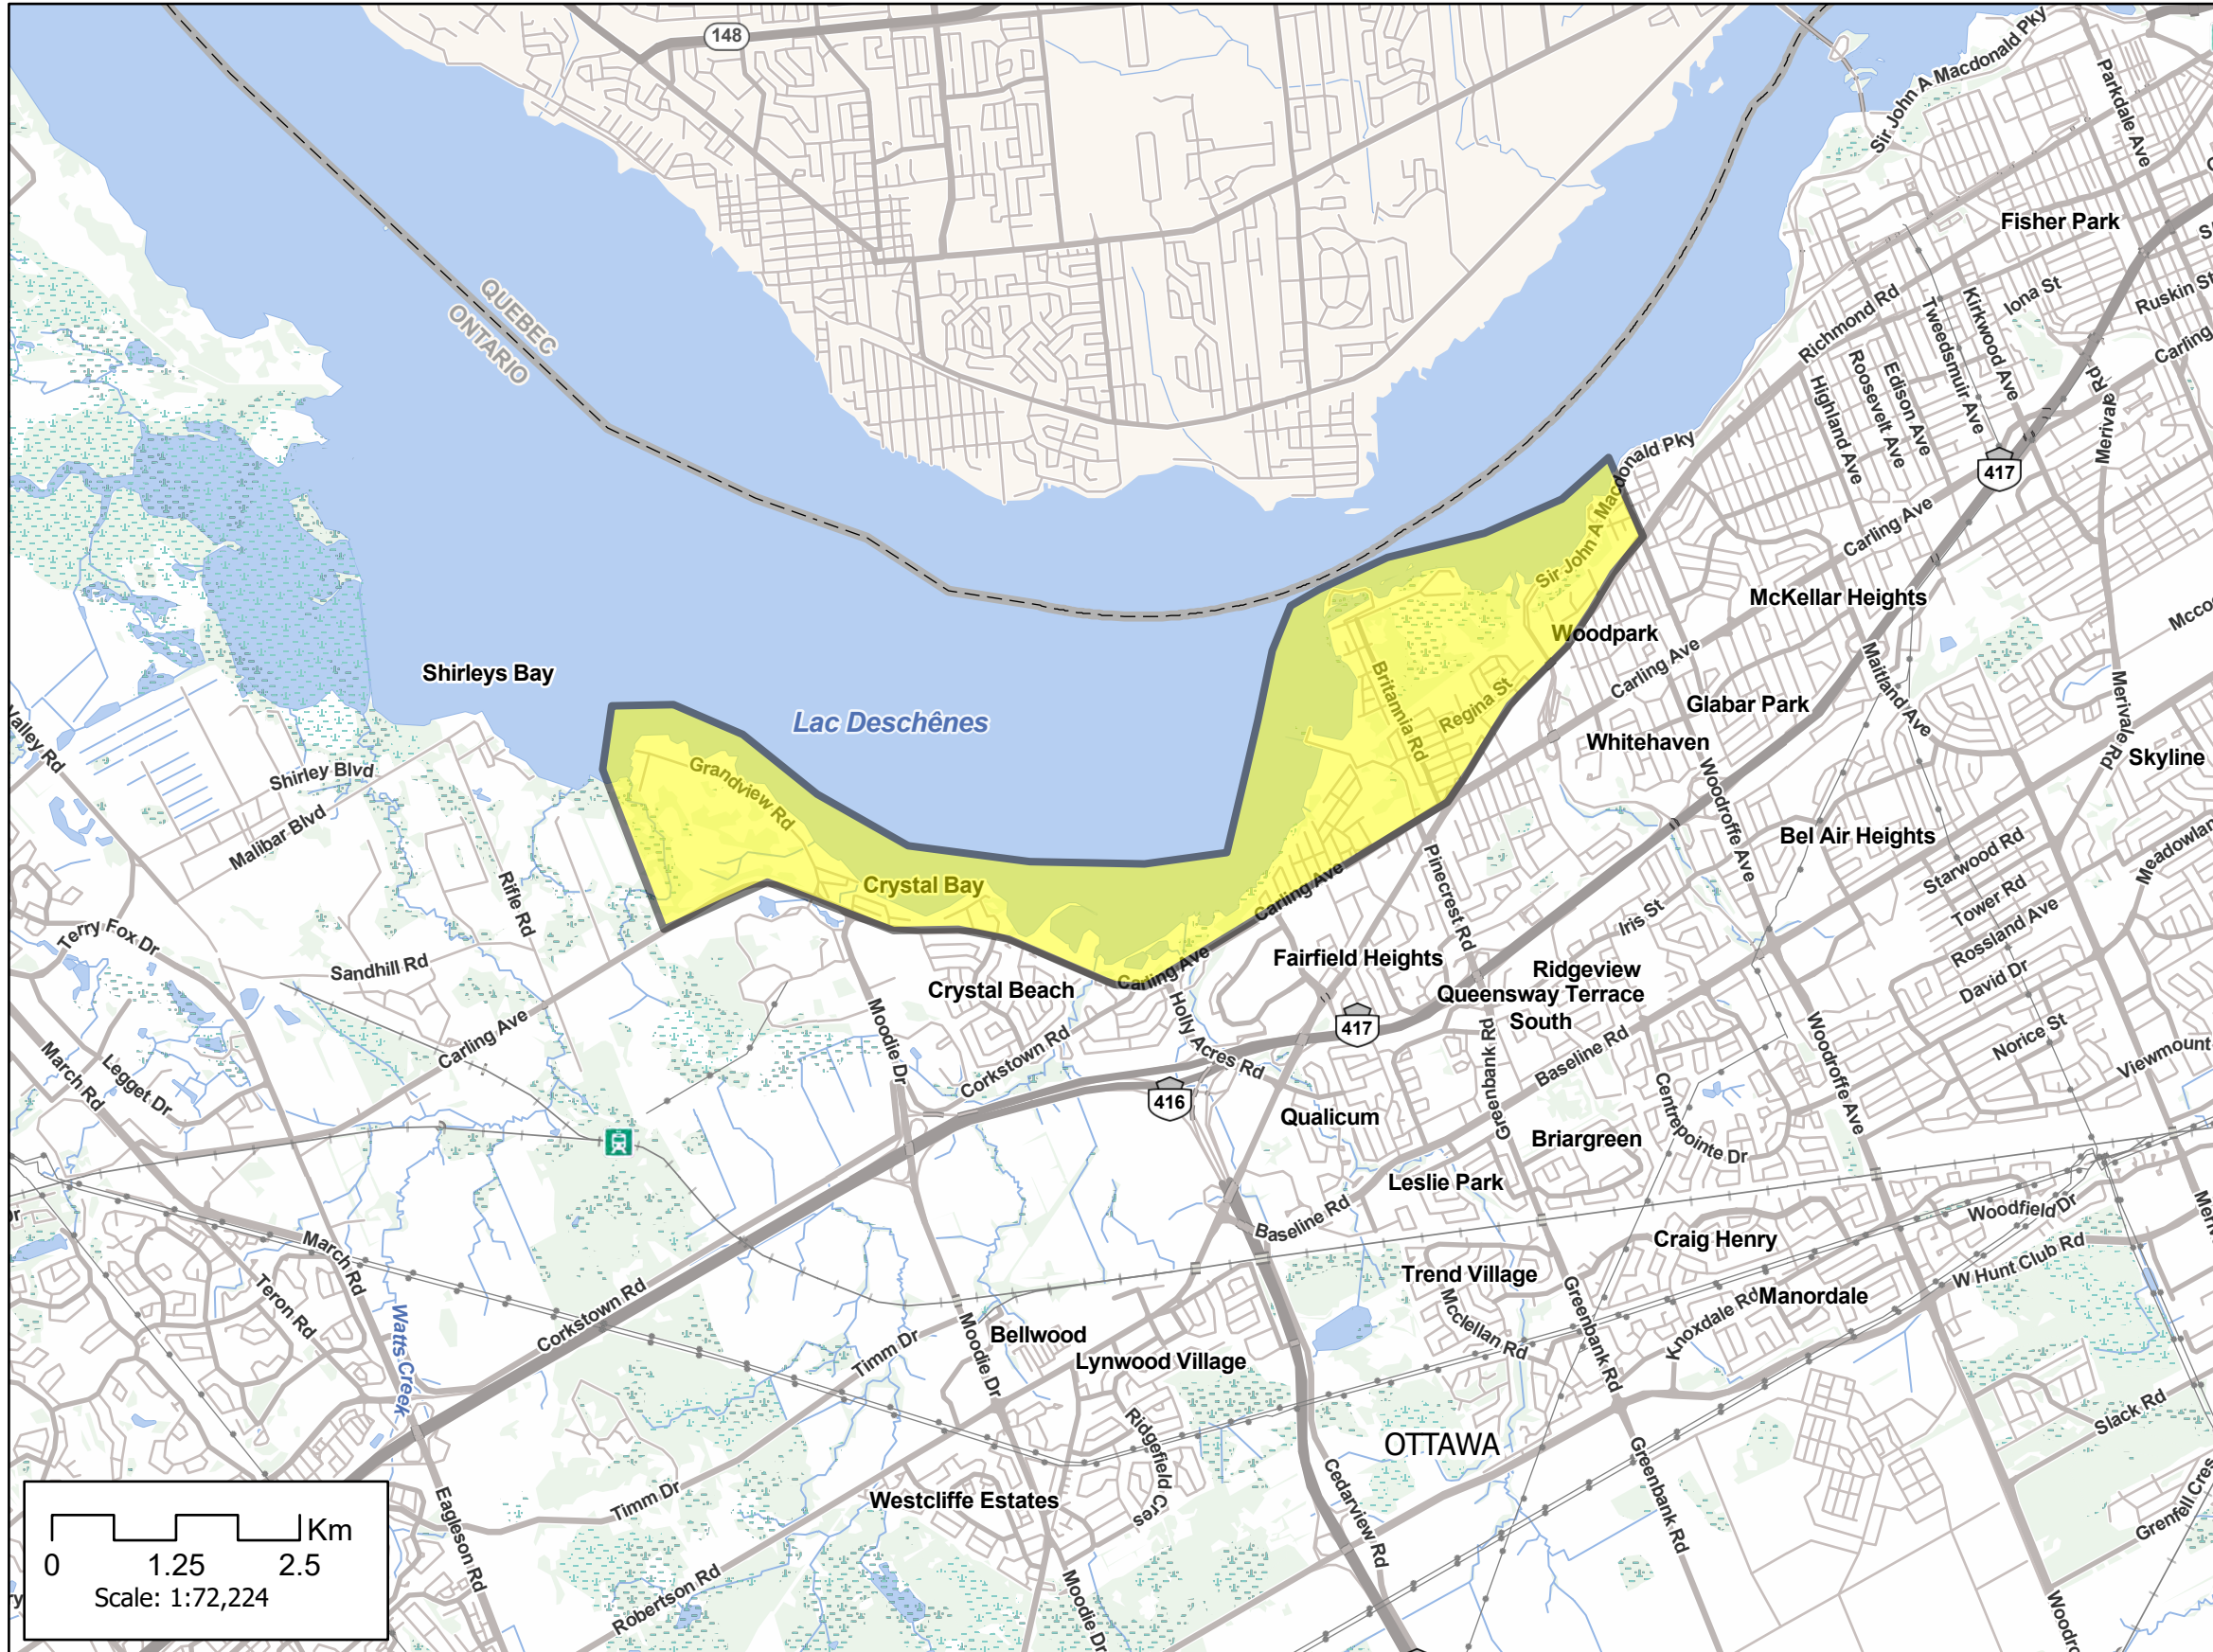

DRAO Activation Area, Ottawa 2023 (1/3)

Legend

- Program activation area for the City of Ottawa
- Municipal Boundary

The information displayed on the base map has been compiled from various sources, may not accurately reflect the area affected by the disaster and may not be to scale. The contents of this map may be changed at any time without notice. The Province of Ontario assumes no responsibility or liability for any consequences of any use of this map.

© 2023, King's Printer for Ontario.

DRAO Activation Area, Ottawa 2023 (2/3)

Legend

- Program activation area for the City of Ottawa
- Municipal Boundary

The information displayed on the base map has been compiled from various sources, may not accurately reflect the area affected by the disaster and may not be to scale. The contents of this map may be changed at any time without notice. The Province of Ontario assumes no responsibility or liability for any consequences of any use of this map.

© 2023, King's Printer for Ontario.

DRAO Activation Area, Ottawa 2023 (3/3)

Legend

- Program activation area for the City of Ottawa
- Municipal Boundary

The information displayed on the base map has been compiled from various sources, may not accurately reflect the area affected by the disaster and may not be to scale. The contents of this map may be changed at any time without notice. The Province of Ontario assumes no responsibility or liability for any consequences of any use of this map.