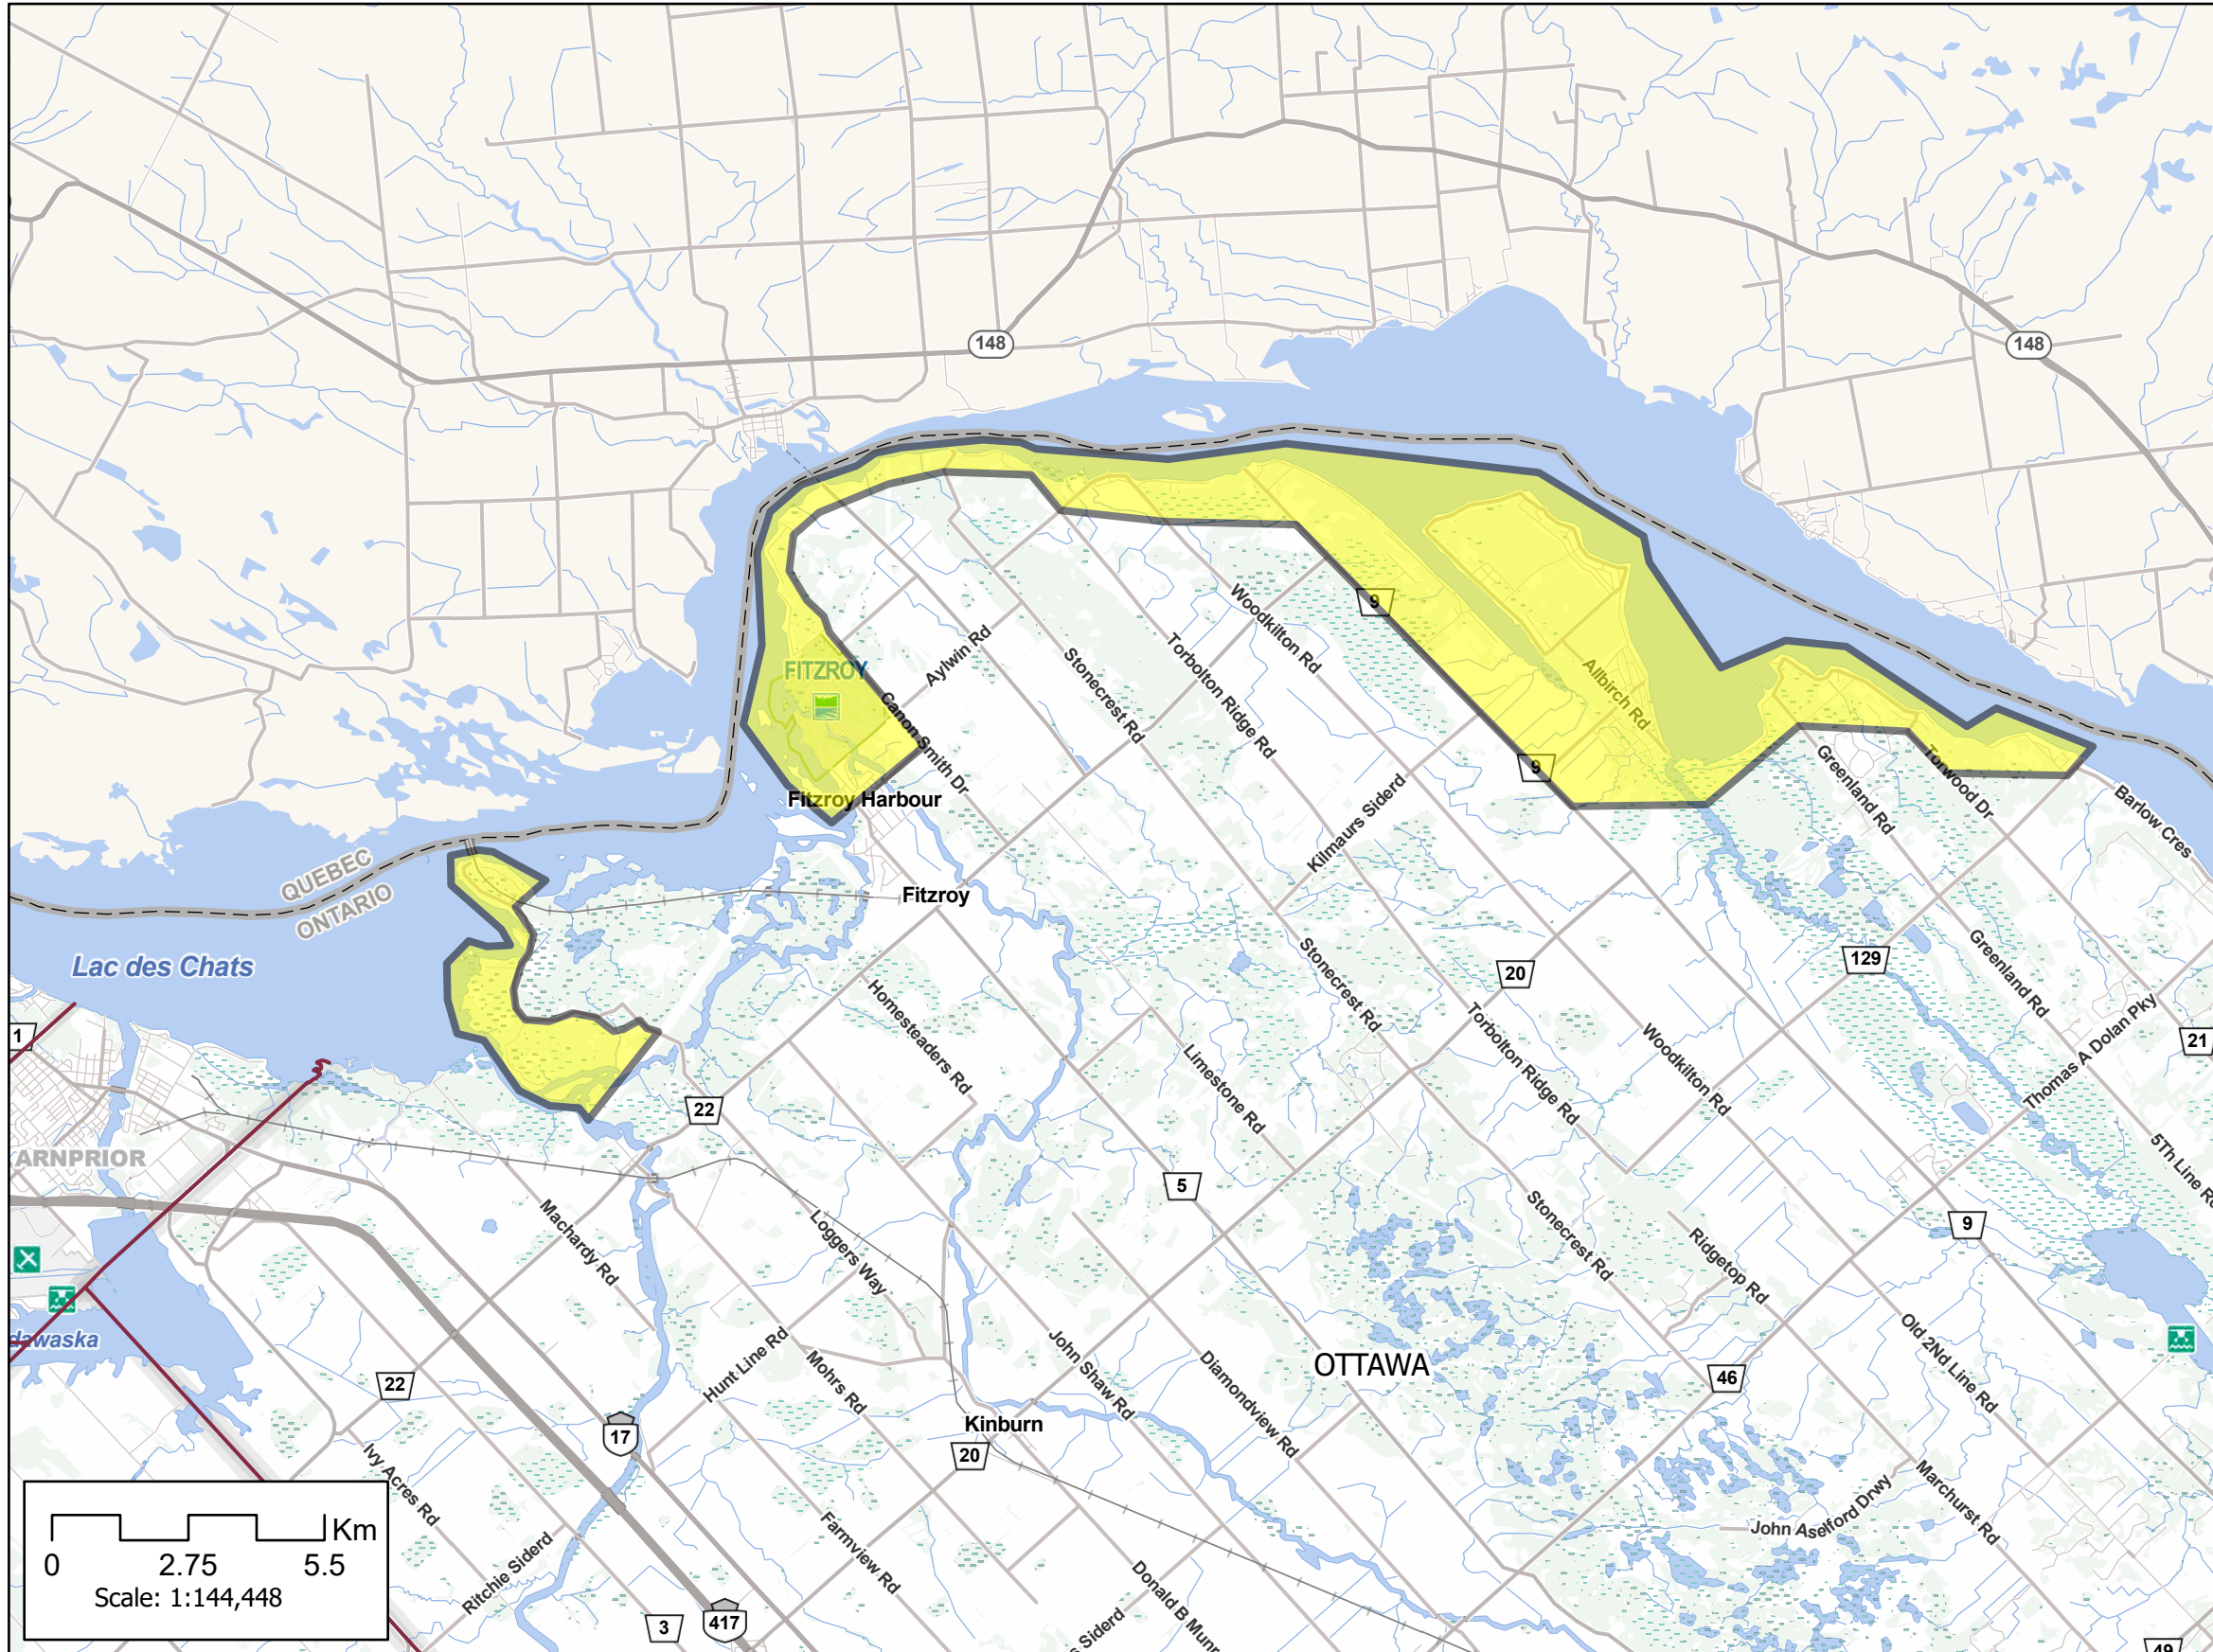

DRAO Activation Area, Ottawa 2023 (1/3)

Legend

- Program activation area for the City of Ottawa
- Municipal Boundary

The information displayed on the base map has been compiled from various sources, may not accurately reflect the area affected by the disaster and may not be to scale. The contents of this map may be changed at any time without notice. The Province of Ontario assumes no responsibility or liability for any consequences of any use of this map.

© 2023, King's Printer for Ontario.

DRAO Activation Area, Ottawa 2023 (2/3)

Legend

- Program activation area for the City of Ottawa
- Municipal Boundary

The information displayed on the base map has been compiled from various sources, may not accurately reflect the area affected by the disaster and may not be to scale. The contents of this map may be changed at any time without notice. The Province of Ontario assumes no responsibility or liability for any consequences of any use of this map.

© 2023, King's Printer for Ontario.

DRAO Activation Area, Ottawa 2023 (3/3)

Legend

- Program activation area for the City of Ottawa
- Municipal Boundary

The information displayed on the base map has been compiled from various sources, may not accurately reflect the area affected by the disaster and may not be to scale. The contents of this map may be changed at any time without notice. The Province of Ontario assumes no responsibility or liability for any consequences of any use of this map.