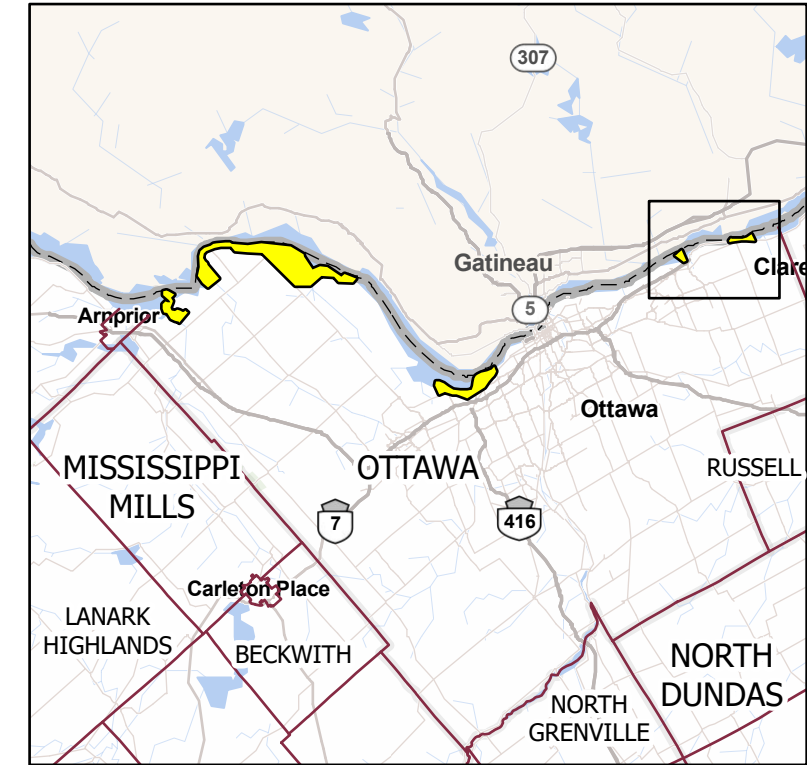

DRAO Activation Area, Ottawa 2023 (1/3)

Legend

- Program activation area for the City of Ottawa
- Municipal Boundary

The information displayed on the base map has been compiled from various sources, may not accurately reflect the area affected by the disaster and may not be to scale. The contents of this map may be changed at any time without notice. The Province of Ontario assumes no responsibility or liability for any consequences of any use of this map.

© 2023, King's Printer for Ontario.

DRAO Activation Area, Ottawa 2023 (2/3)

Legend

- Program activation area for the City of Ottawa
- Municipal Boundary

The information displayed on the base map has been compiled from various sources, may not accurately reflect the area affected by the disaster and may not be to scale. The contents of this map may be changed at any time without notice. The Province of Ontario assumes no responsibility or liability for any consequences of any use of this map.

© 2023, King's Printer for Ontario.

DRAO Activation Area, Ottawa 2023 (3/3)

Legend

- Program activation area for the City of Ottawa
- Municipal Boundary

The information displayed on the base map has been compiled from various sources, may not accurately reflect the area affected by the disaster and may not be to scale. The contents of this map may be changed at any time without notice. The Province of Ontario assumes no responsibility or liability for any consequences of any use of this map.