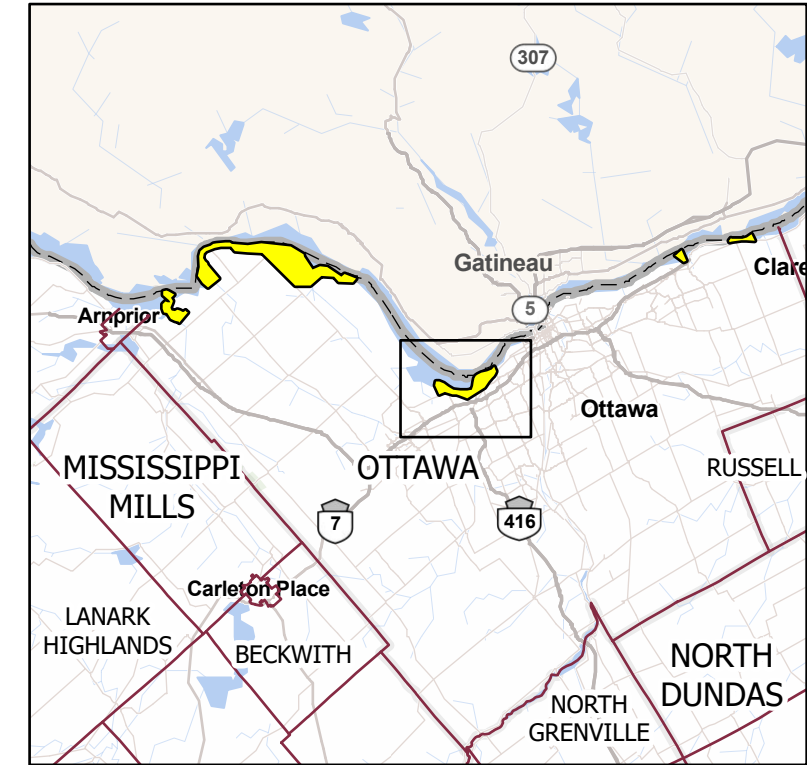

DRAO Activation Area, Ottawa 2023 (1/3)

Legend

- Program activation area for the City of Ottawa
- Municipal Boundary

The information displayed on the base map has been compiled from various sources, may not accurately reflect the area affected by the disaster and may not be to scale. The contents of this map may be changed at any time without notice. The Province of Ontario assumes no responsibility or liability for any consequences of any use of this map.

© 2023, King's Printer for Ontario.

DRAO Activation Area, Ottawa 2023 (2/3)

Legend

- Program activation area for the City of Ottawa
- Municipal Boundary

The information displayed on the base map has been compiled from various sources, may not accurately reflect the area affected by the disaster and may not be to scale. The contents of this map may be changed at any time without notice. The Province of Ontario assumes no responsibility or liability for any consequences of any use of this map.

© 2023, King's Printer for Ontario.

DRAO Activation Area, Ottawa 2023 (3/3)

Legend

- Program activation area for the City of Ottawa
- Municipal Boundary

The information displayed on the base map has been compiled from various sources, may not accurately reflect the area affected by the disaster and may not be to scale. The contents of this map may be changed at any time without notice. The Province of Ontario assumes no responsibility or liability for any consequences of any use of this map.