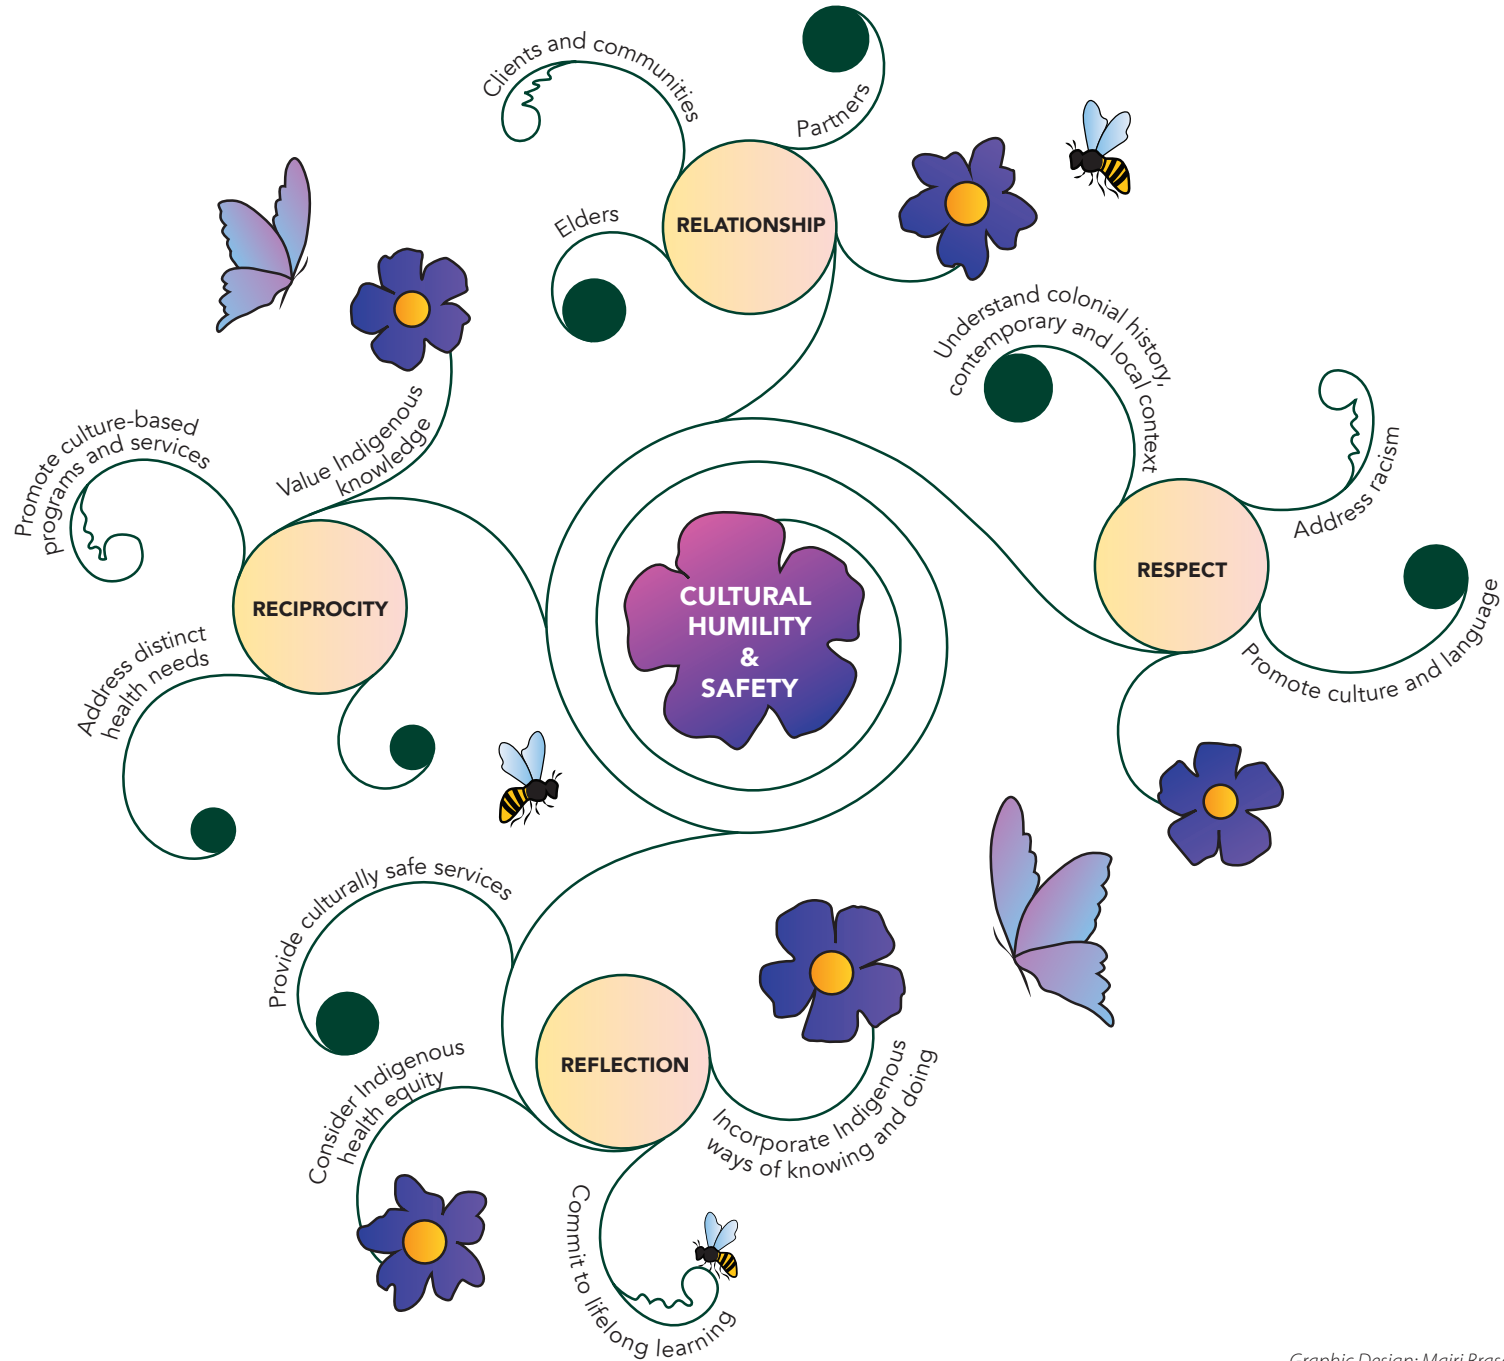

OPH Reconcili-ACTION Evaluation Framework

Graphic Design: Mairi Brascoupé and Claire Brascoupé