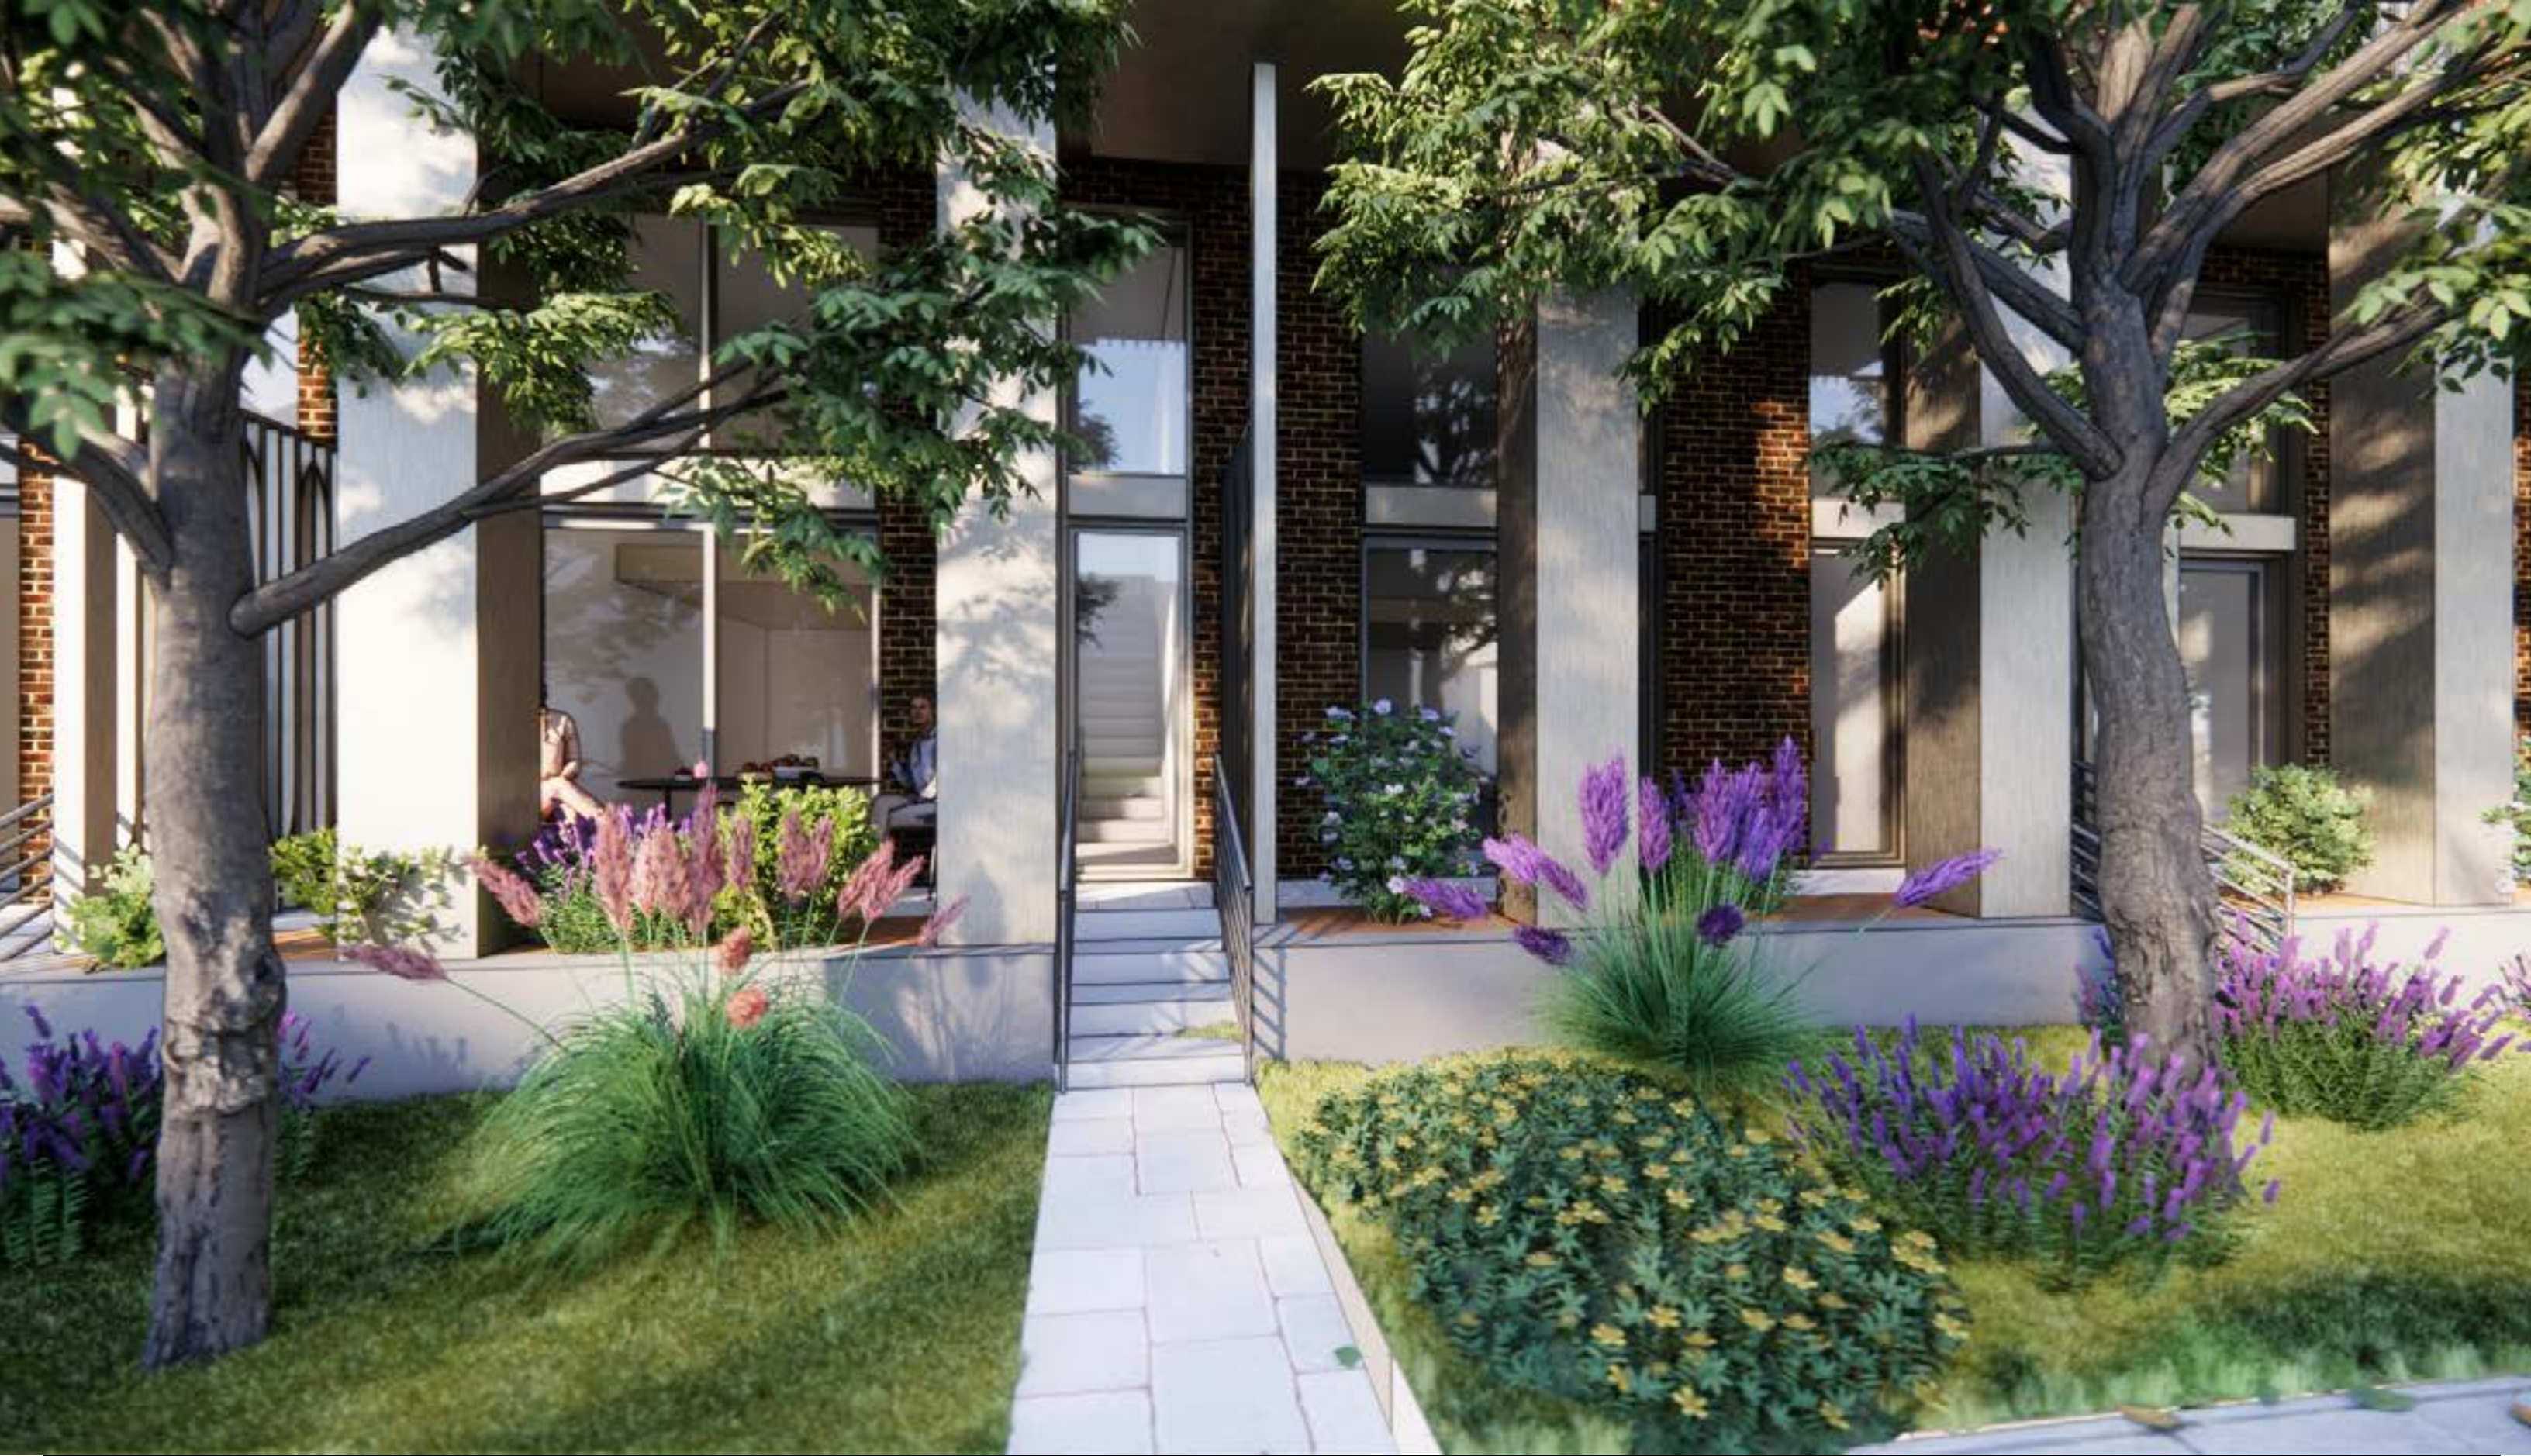

315 + portion of 321 Chapel St.
OTTAWA

DETAIL : GROUND FLOOR CONDO

FOTENN windmill linebox
STUDIO