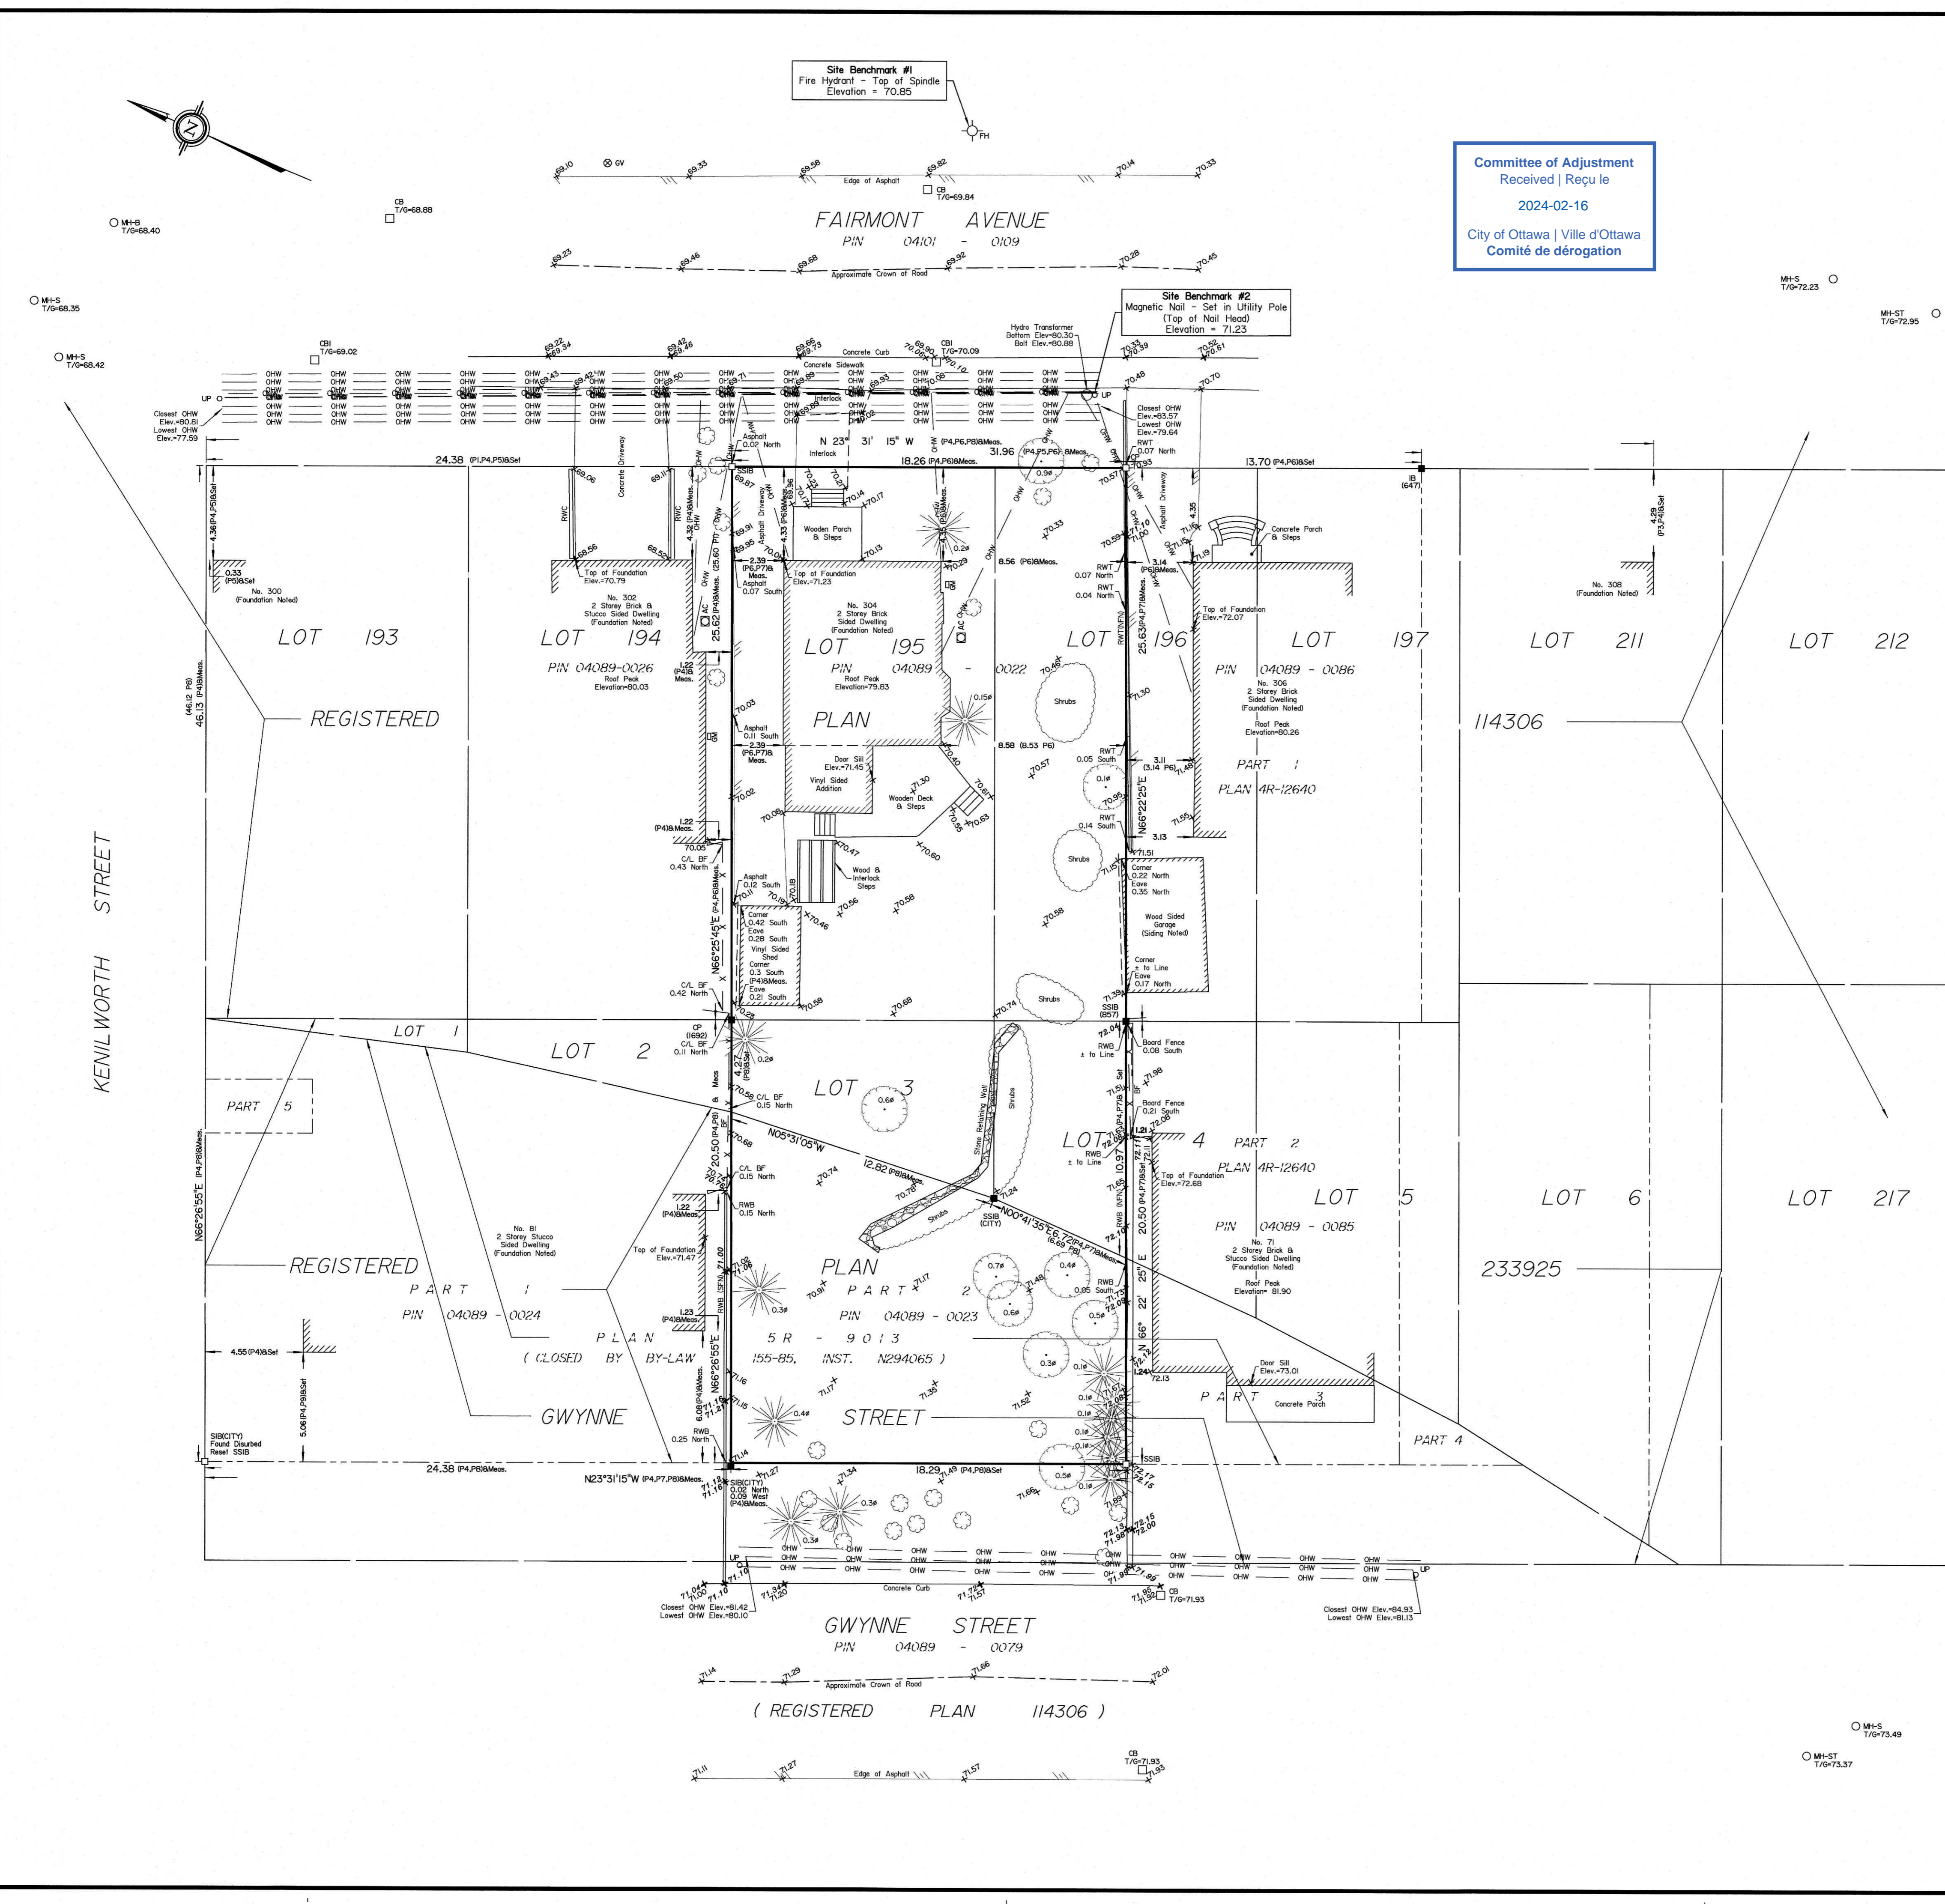

Jan 24 2024 Date

T. Hartwick Ontario Land Surveyor

Notes & Legend

- Denotes Survey Monument Planted, Survey Monument Found, Standard Iron Bar, Short Standard Iron Bar, Iron Bar, Concrete Pin, Witness, Measured, (AOG) Annis, O'Sullivan, Vollebek Ltd., (P1) Registered Plan 114306, (P2) Registered Plan 233925, (P3) (1442) Plan dated May 7, 1997, (P4) (1692) Plan dated May 16, 2022, (P5) (1287) Plan dated May 8, 1985, (P6) (1287) Plan dated October 24, 1985, (P7) Plan 4R-12640, (P8) Plan 5R-9013, (P9) (AOG) Plan dated July 2, 1997, Board Fence, Retaining Wall - Block, Retaining Wall - Concrete, Retaining Wall - Timber, Centreline, North Face Noted, South Face Noted, Top of Grate, Catch Basin, Catch Basin - Inlet, Maintenance Hole (Storm Sewer), Maintenance Hole (Sanitary), Maintenance Hole (Bell), Utility Pole, Overhead Wires, Fire Hydrant, Gas Valve, Gas Meter, Hydro Meter, Air Conditioner, Gate, Shrub, Deciduous Tree, Coniferous Tree, Diameter, Location of Elevations, Location of Top of Curb Elevations / Location of Top of Retaining Wall Elevations

For bearing comparisons, a rotation of 0°32'35" counter-clockwise was applied to bearings on plans (P6), (P7) and (P8).

ELEVATION NOTES

UTILITY NOTES

Committee of Adjustment Received | Reçu le 2024-02-16 City of Ottawa | Ville d'Ottawa Comité de dérogation