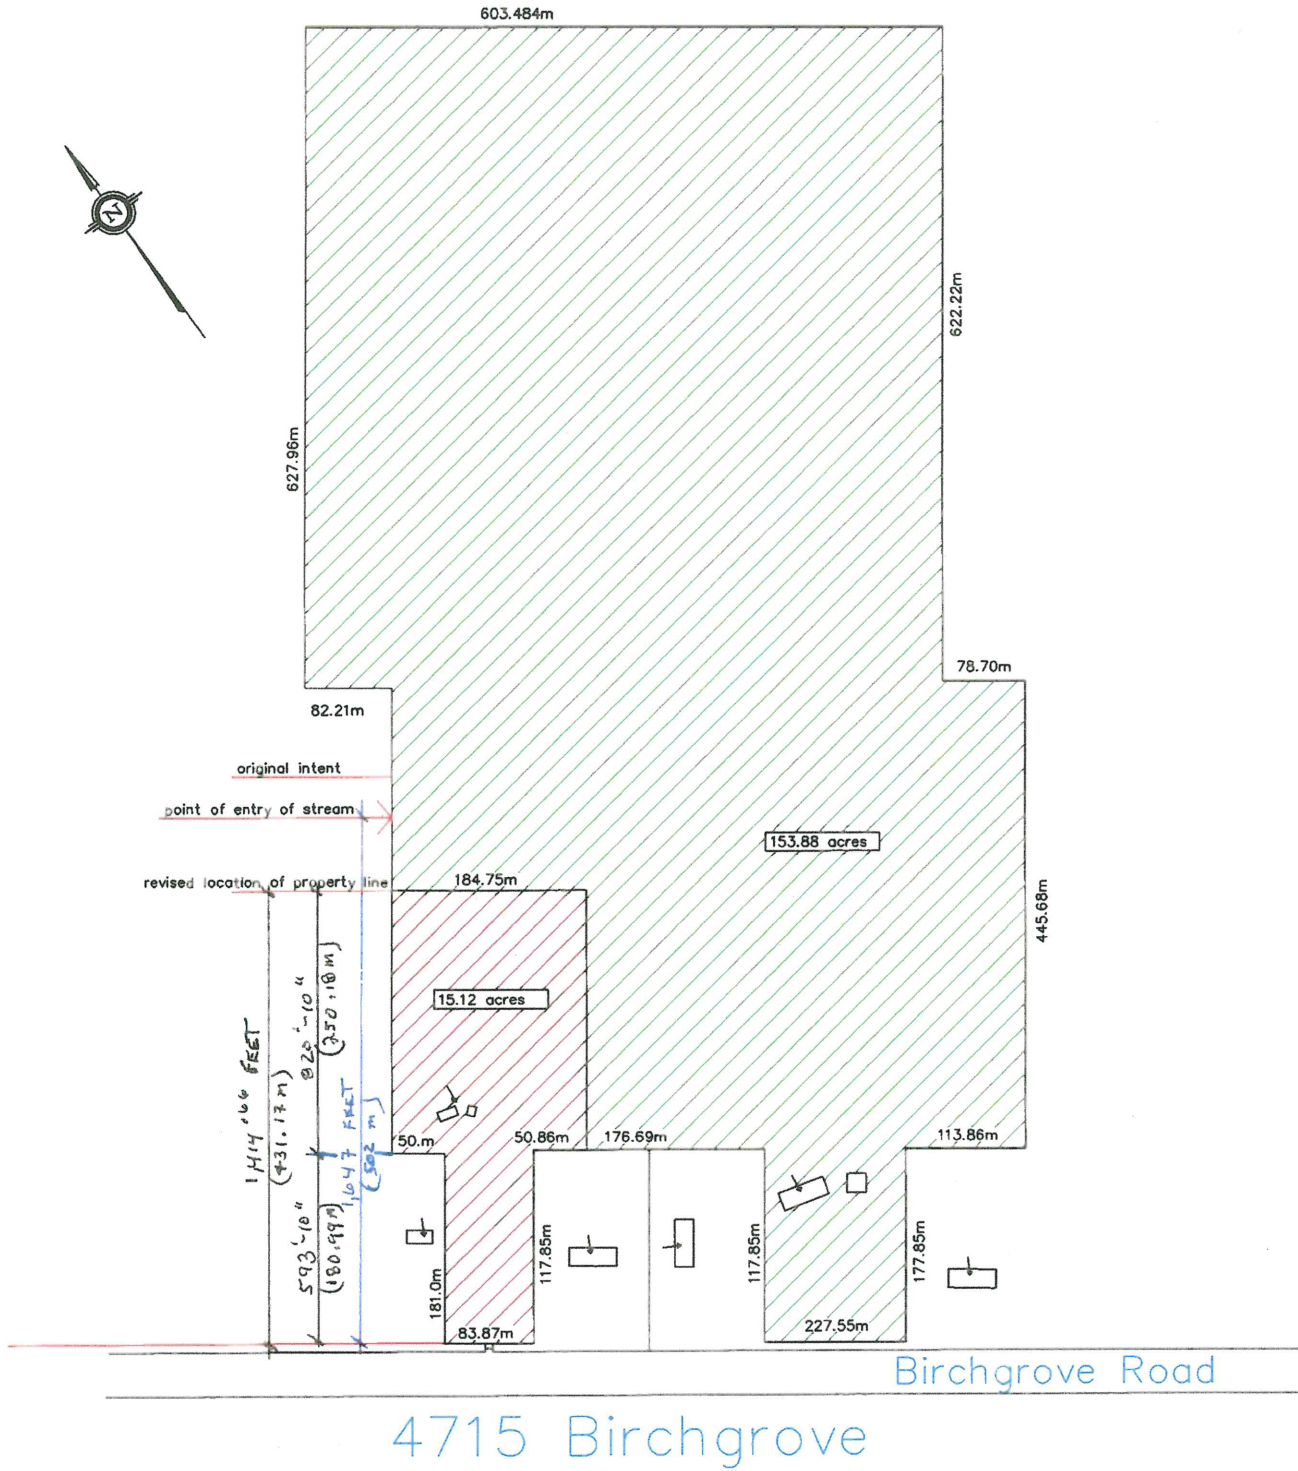

Committee of Adjustment  
Received | Reçu le

2024-09-24

City of Ottawa | Ville d'Ottawa  
Comité de dérogation

4715 BIRCHGROVE RD X Q

Show search results for 4715 birchgro...

-8379488.513 5686583.268 Meters

links, especially from unknown senders.

LOT TO RETAIN

links, especially from unknown senders.

LOT TO SEVERE