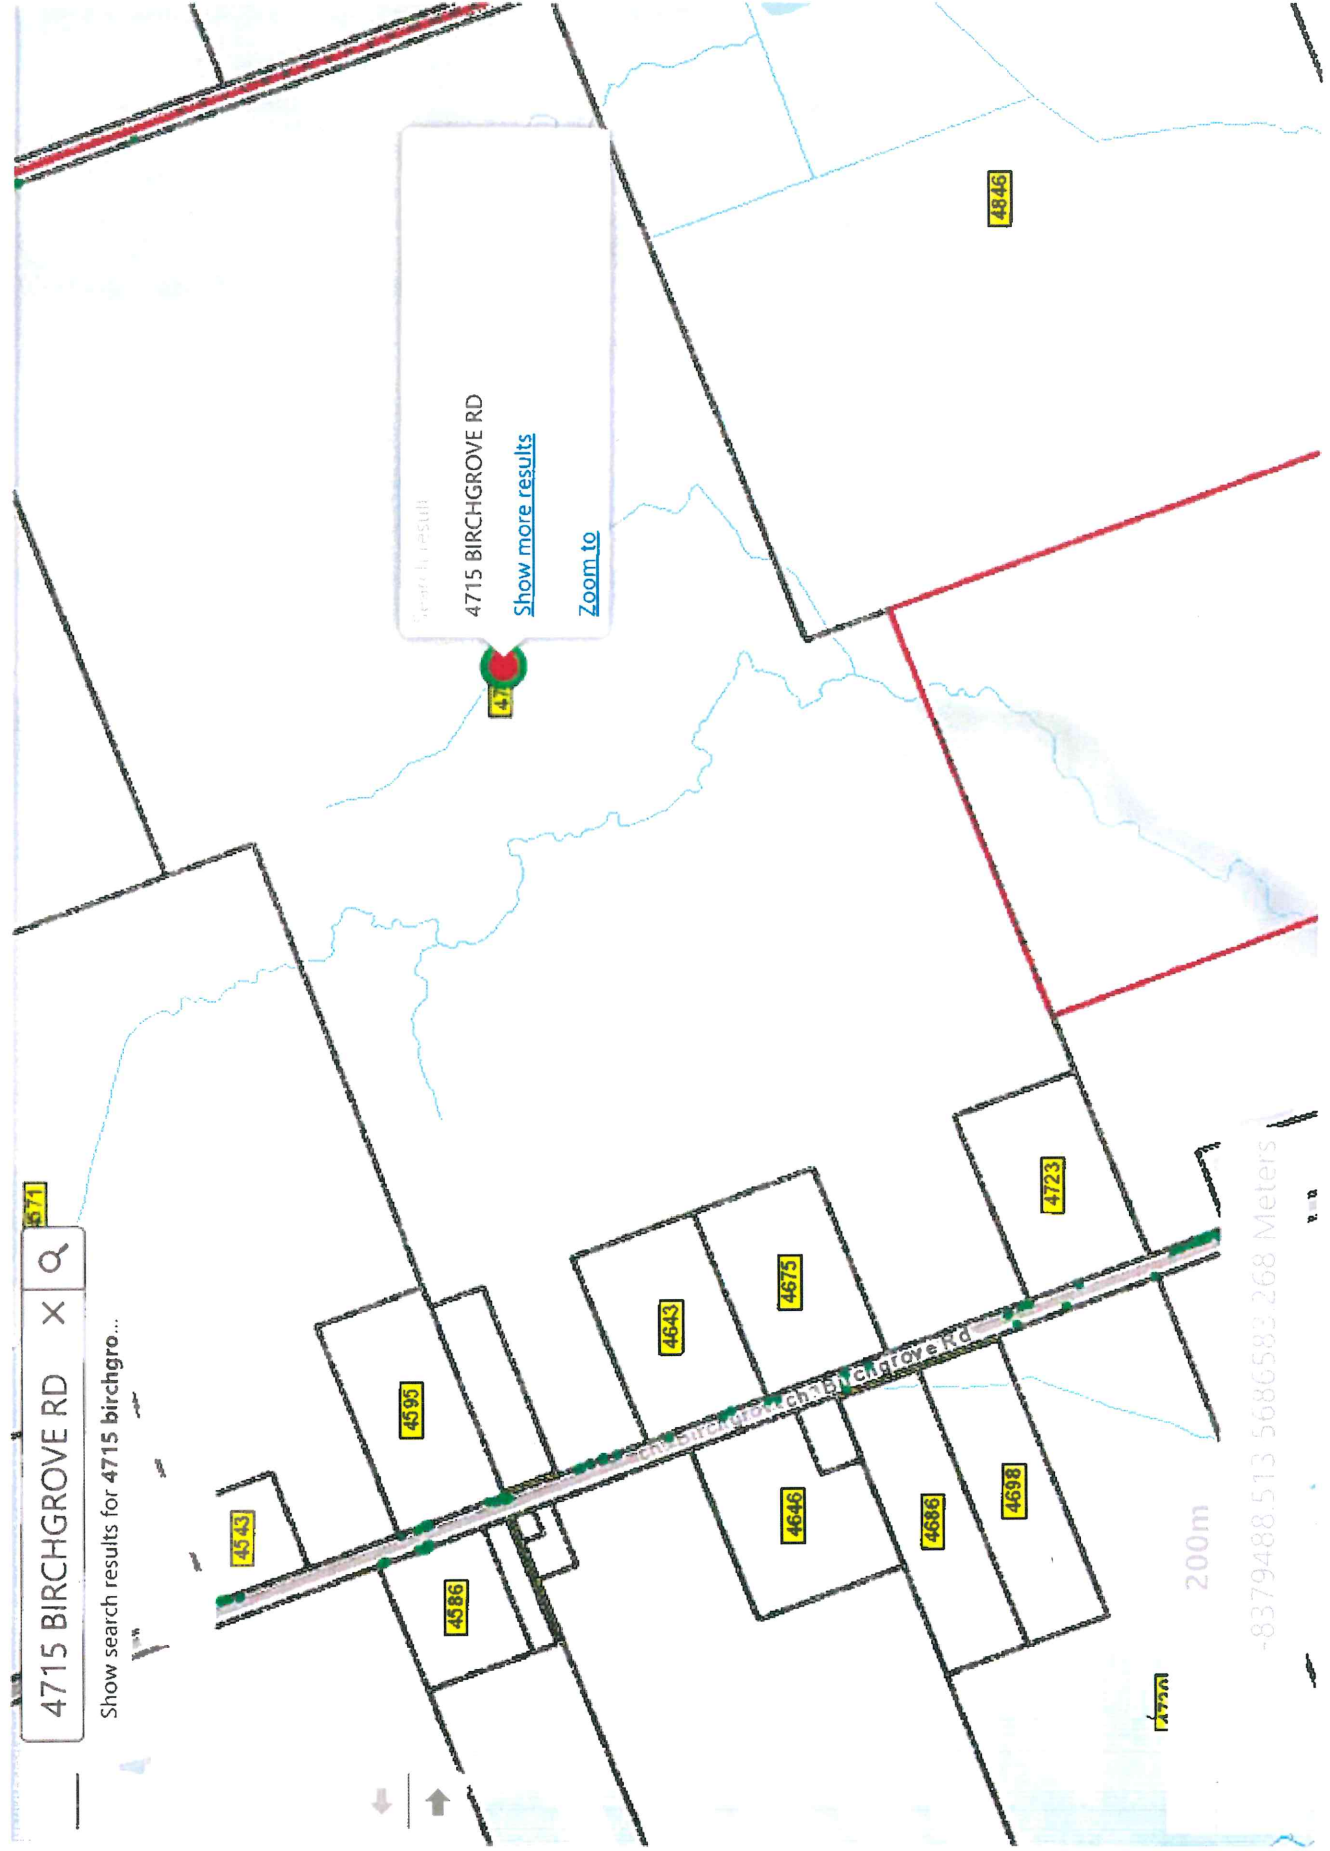

Committee of Adjustment  
Received | Reçu le

2024-09-24

City of Ottawa | Ville d'Ottawa  
Comité de dérogation

4715 BIRCHGROVE RD X Q

Show search results for 4715 birchgro...

-8379488.513 5686583.268 Meters

links, especially from unknown senders.

LOT TO RETAIN

links, especially from unknown senders.

LOT TO SEVERE