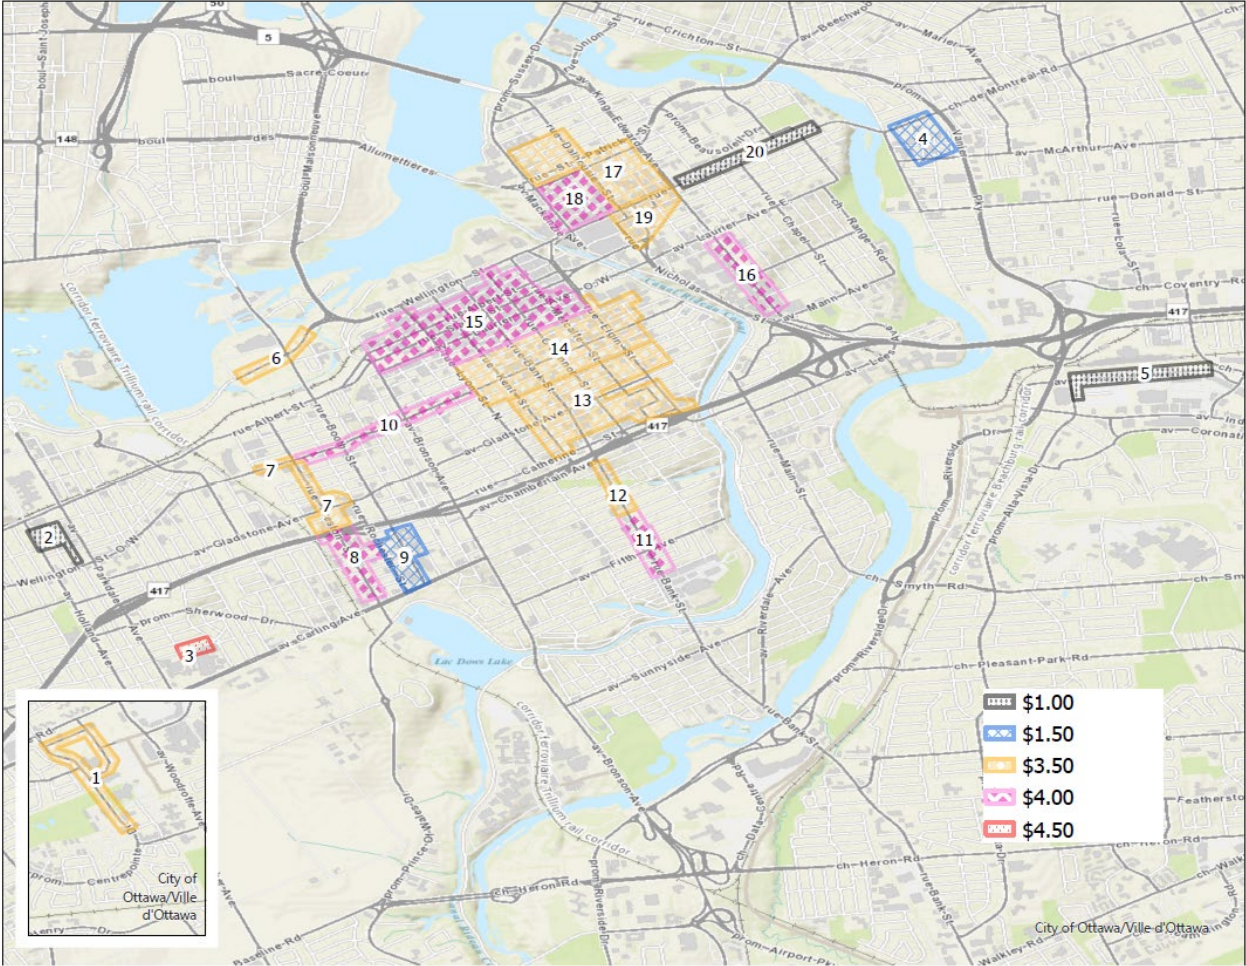

DOCUMENT 4 – Adjusted Rates by Zone

- 1 Constellation
- 2 Holland Cross
- 3 Ruskin
- 4 Vanier
- 5 Terminal
- 6 War Museum
- 7 Little Italy North

- 8 Little Italy South
- 9 Rochester
- 10 Chinatown
- 11 Glebe South
- 12 Glebe North
- 13 Centretown South
- 14 Centretown North

- 15 Downtown
- 16 King Edward
- 17 ByWard North/East
- 18 ByWard Core
- 19 Besserer
- 20 Rideau