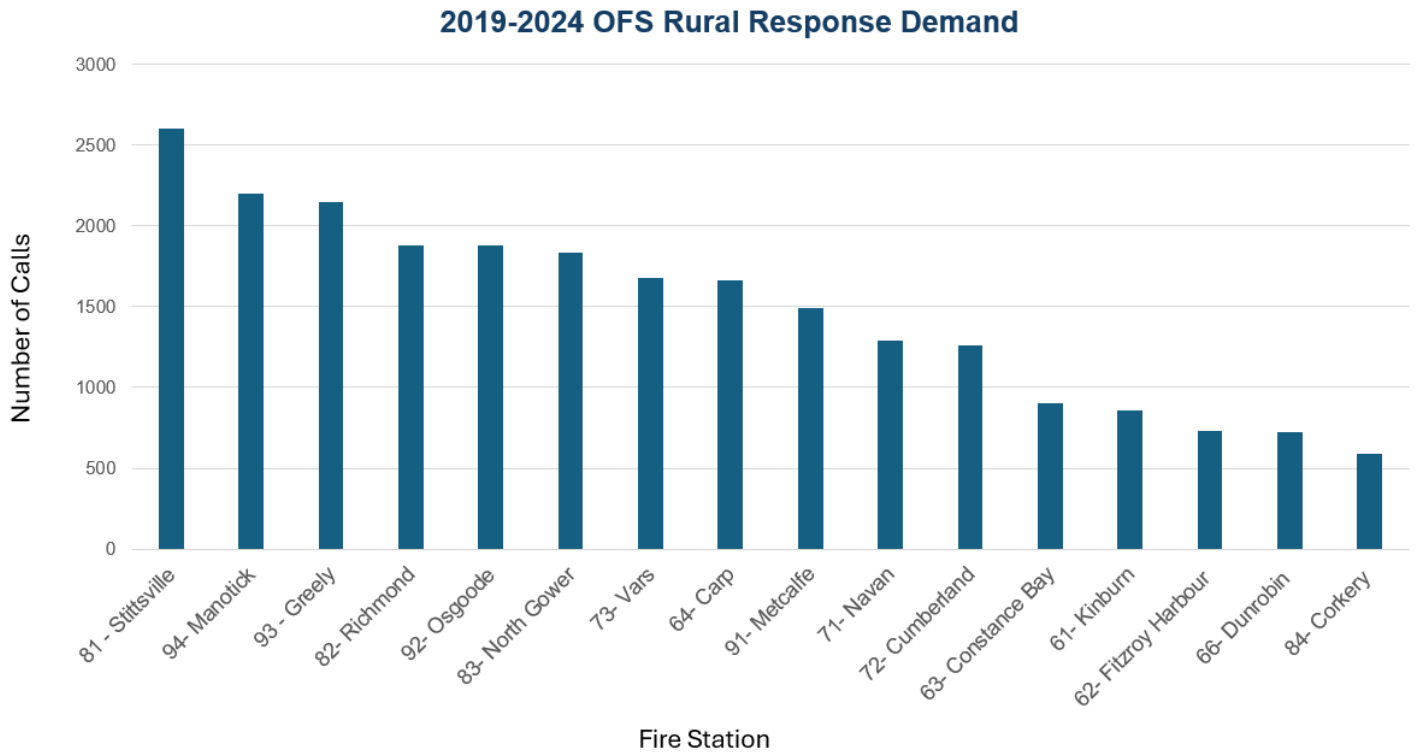

Supporting graphics for Ottawa Fire Services Station Location Study

Graph 1: 2019-2024 Ottawa Fire Services Rural Response Demand by Station