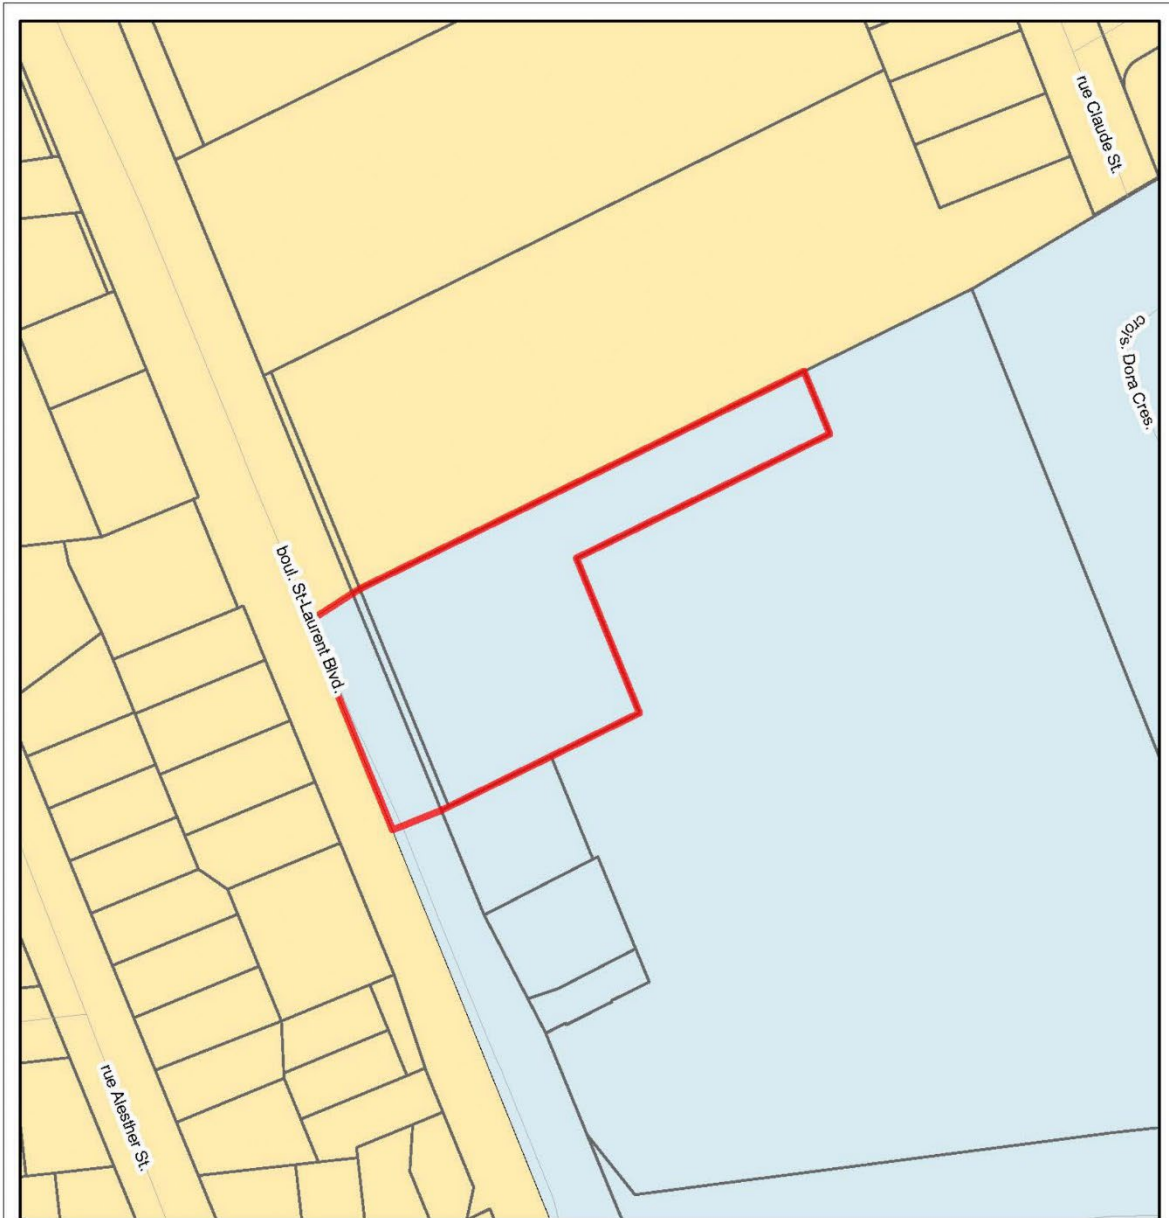

Document 3 – Ward Boundary Adjustment Ward 11 and 13 | Ajustement des limites des quartiers 11 et 13

24-1310-R

I:\COV2024\One_Offs_Kiel_Anderson

©Parcel data is owned by Teranet Enterprises Inc. and its suppliers. All rights reserved. May not be produced without permission. THIS IS NOT A PLAN OF SURVEY.

LOCATION MAP / PLAN DE LOCALISATION

-  Property Parcels
-  Quartier 11 - Beacon Hill-Cyrville - Ward 11
-  Quartier 13 - Rideau-Rockcliffe - Ward 13
-  Redistribute from Ward 11 to Ward 13 / redistribuer du quartier 11 au quartier 13