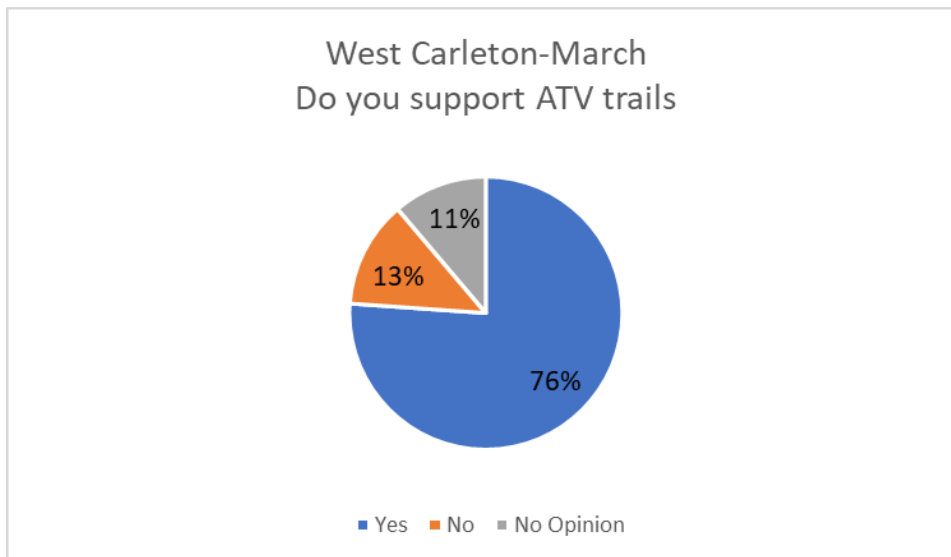

Do you support the proposed ATV trail expansion in Ward 5 (West Carleton-March)?

- West Carleton-March – 131 respondents