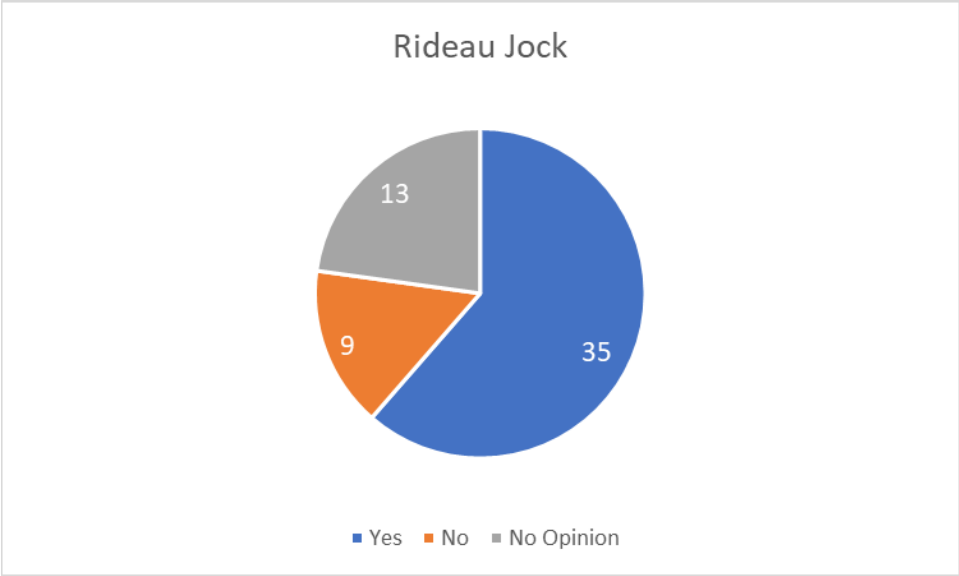

Do you support the proposed ATV trail expansion in Ward 21 (Rideau-Jock)?

- Rideau-Jock – 57 respondents