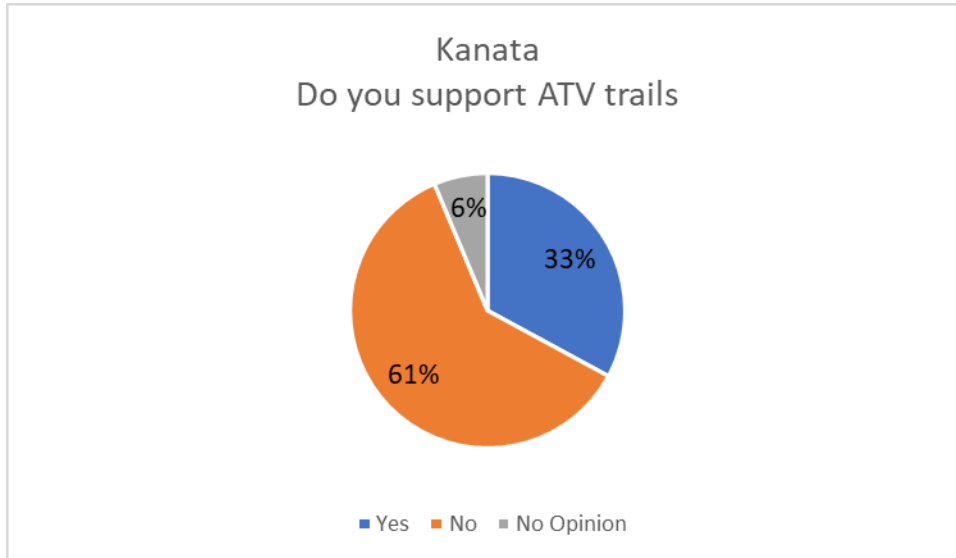

Document 5 - Quantitative Data summary from the Survey

Feedback from survey respondents. Respondents broken down by postal code.

Do you support the proposed ATV trail expansions in Ward 4 (Kanata-North)

- Kanata – 79 respondents

Do you support the proposed ATV trail expansion in Ward 5 (West Carleton-March)?

- West Carleton-March – 131 respondents

Do you support the proposed ATV trail expansion in Ward 20 (Osgoode)?