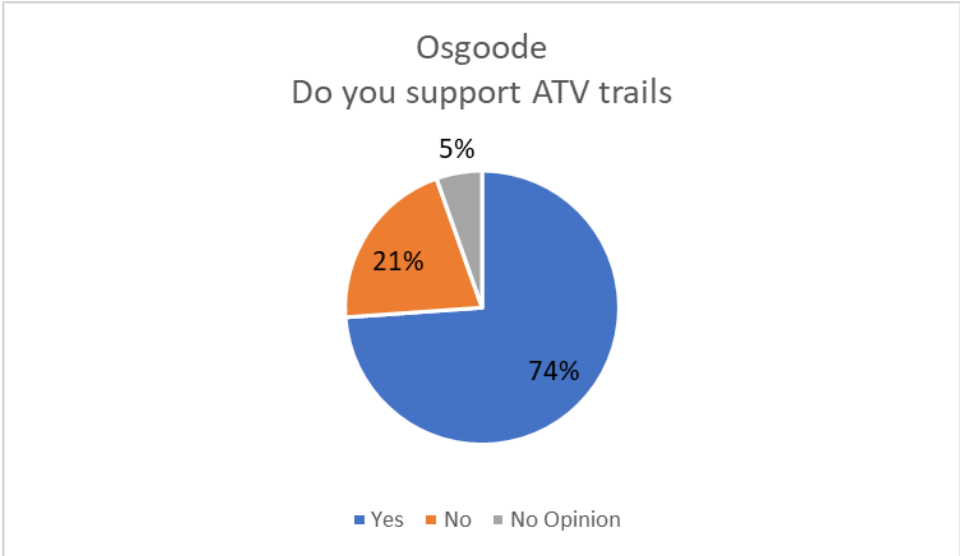

Do you support the proposed ATV trail expansion in Ward 20 (Osgoode)?

- Osgoode – 111 respondents