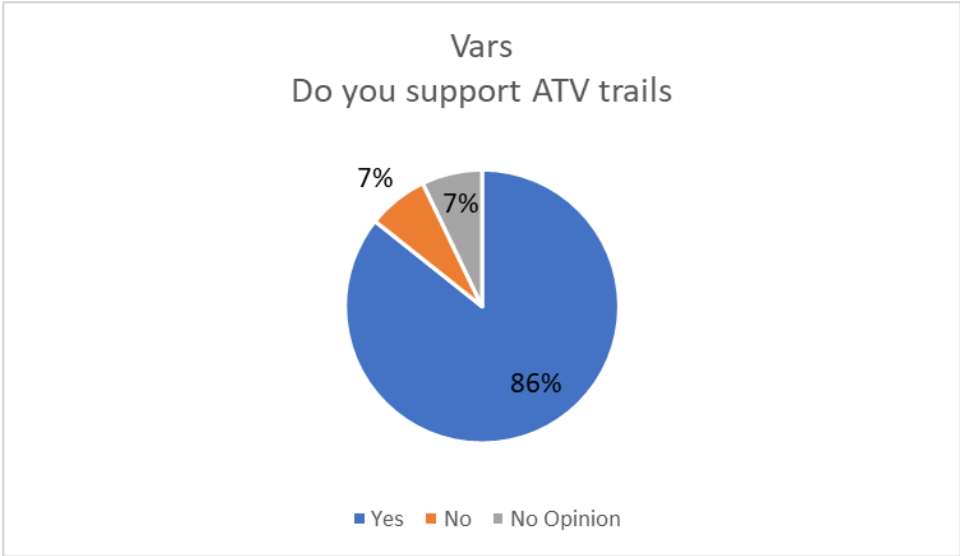

Do you support the proposed ATV trail expansion in Ward 20 (Osgoode)?

- Vars – 42 respondents