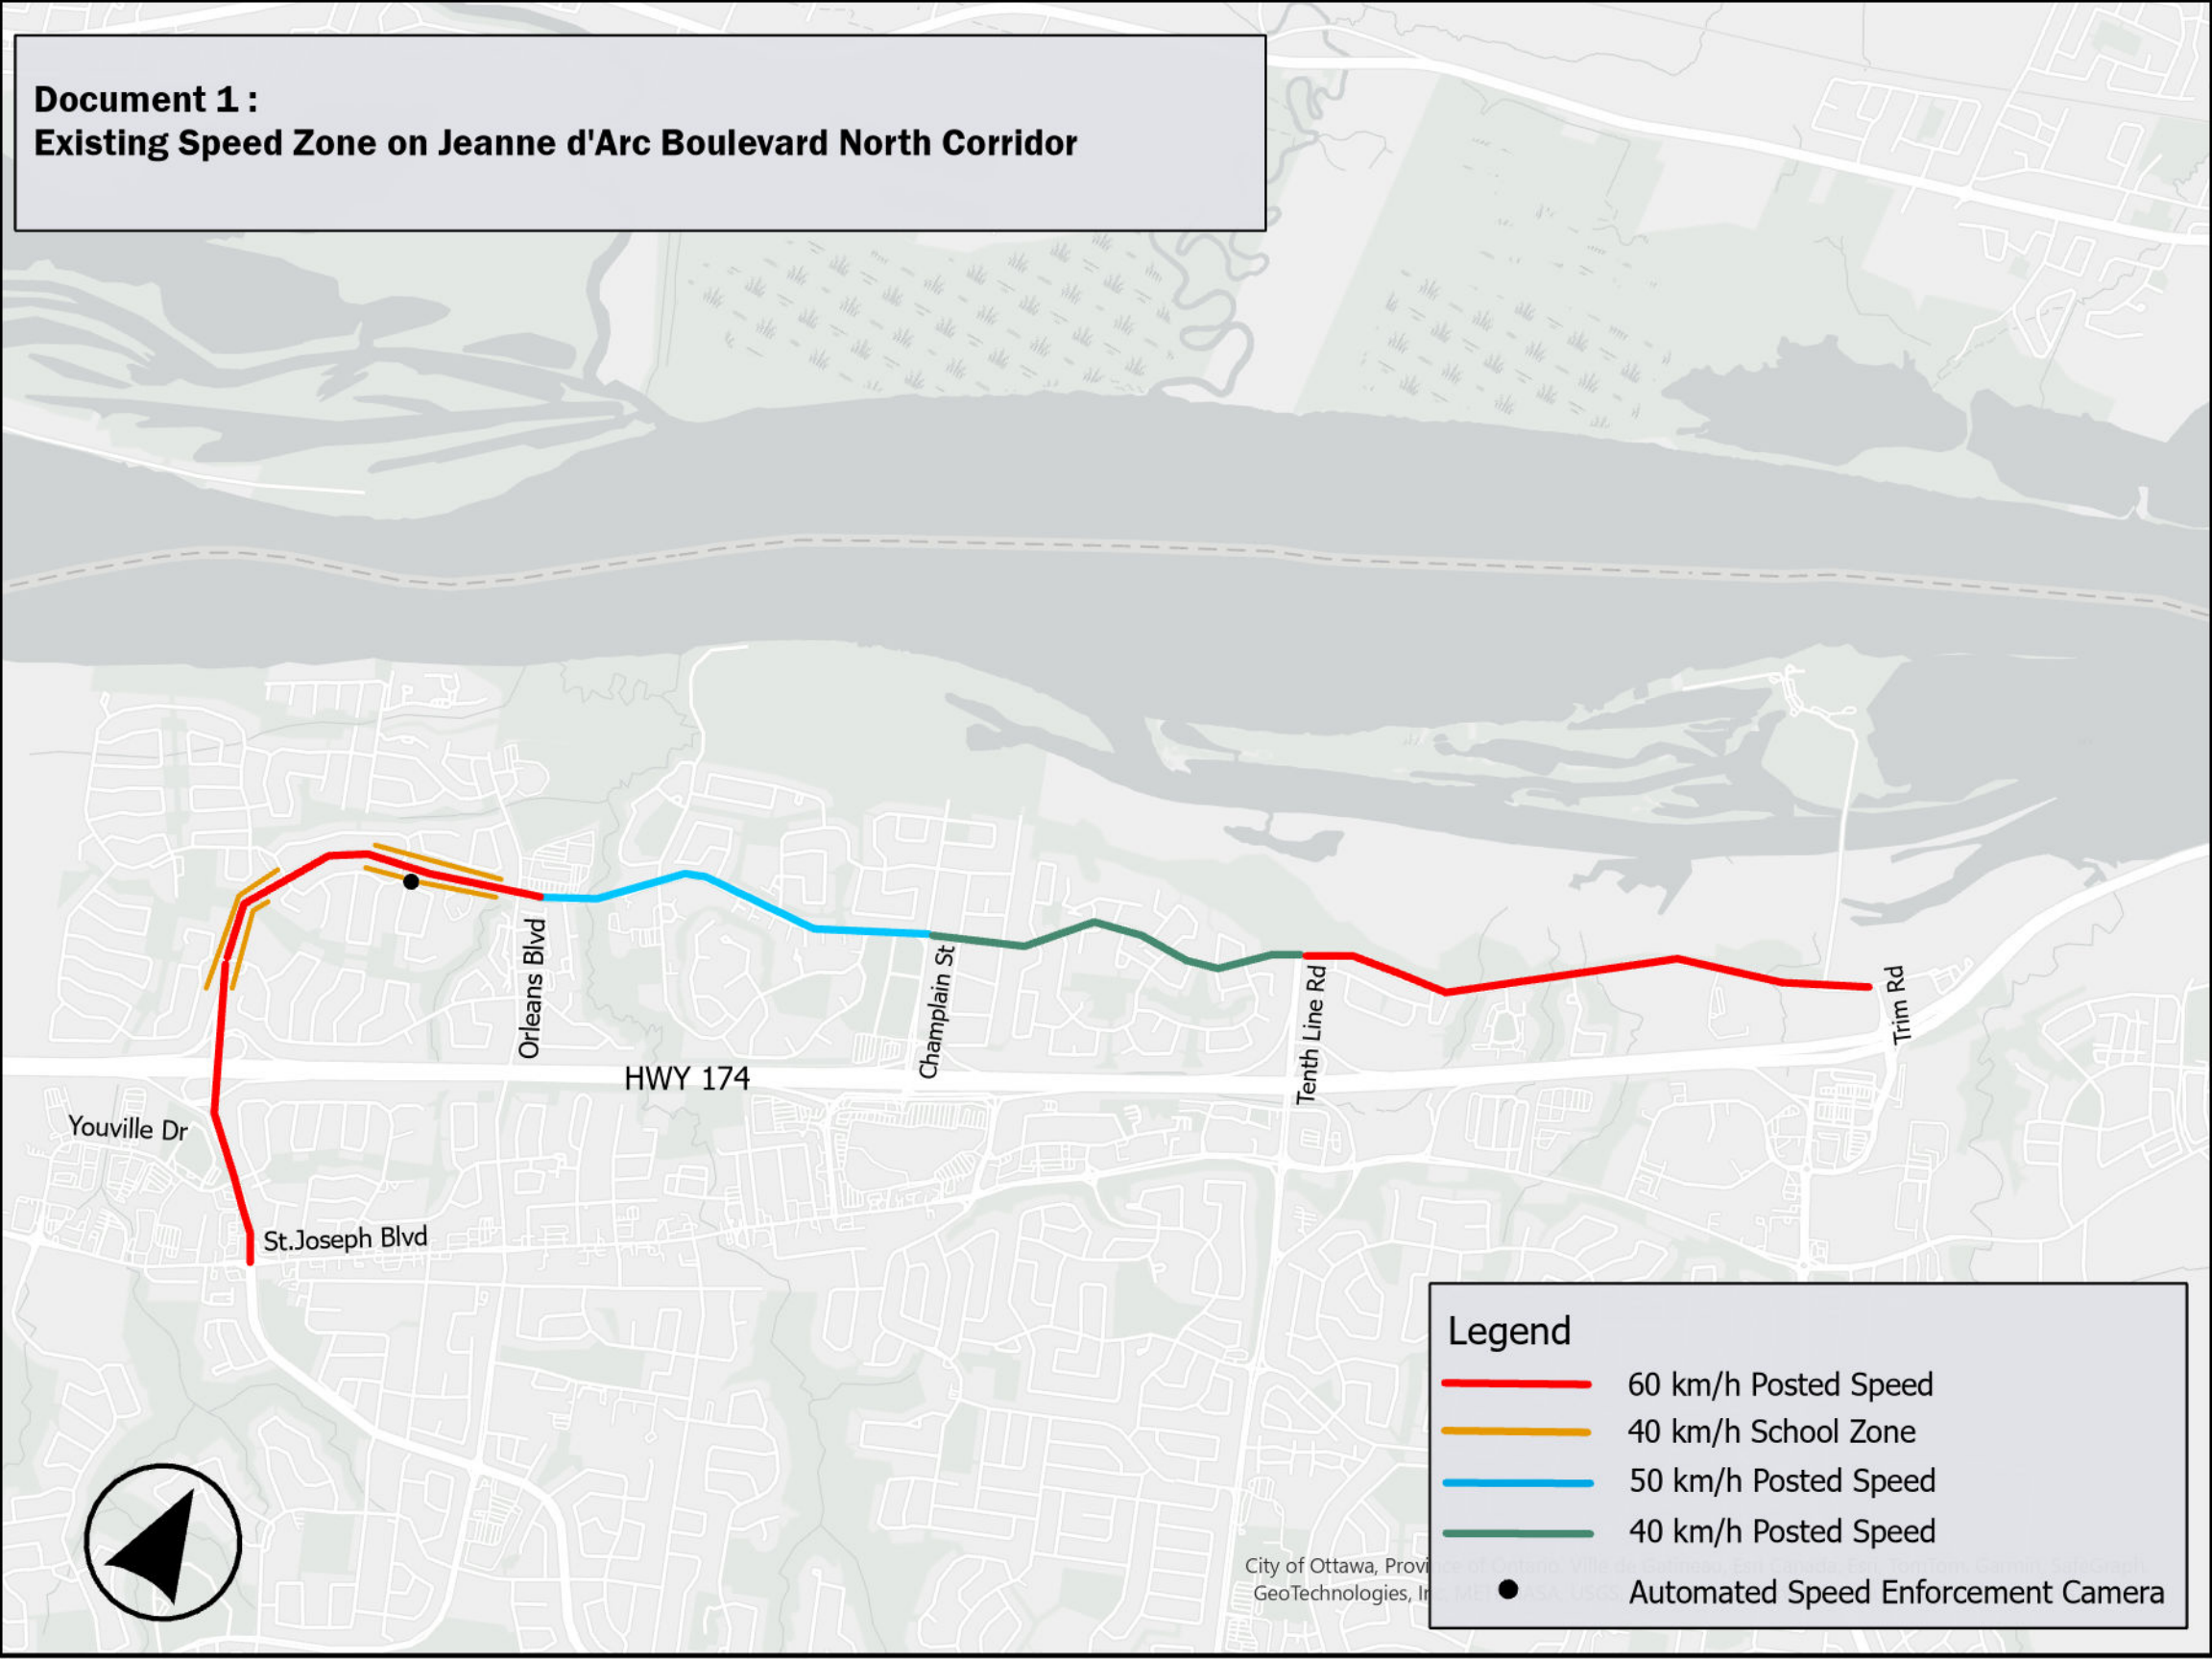

Document 1 :
Existing Speed Zone on Jeanne d'Arc Boulevard North Corridor

Legend

-  60 km/h Posted Speed
-  40 km/h School Zone
-  50 km/h Posted Speed
-  40 km/h Posted Speed
-  Automated Speed Enforcement Camera