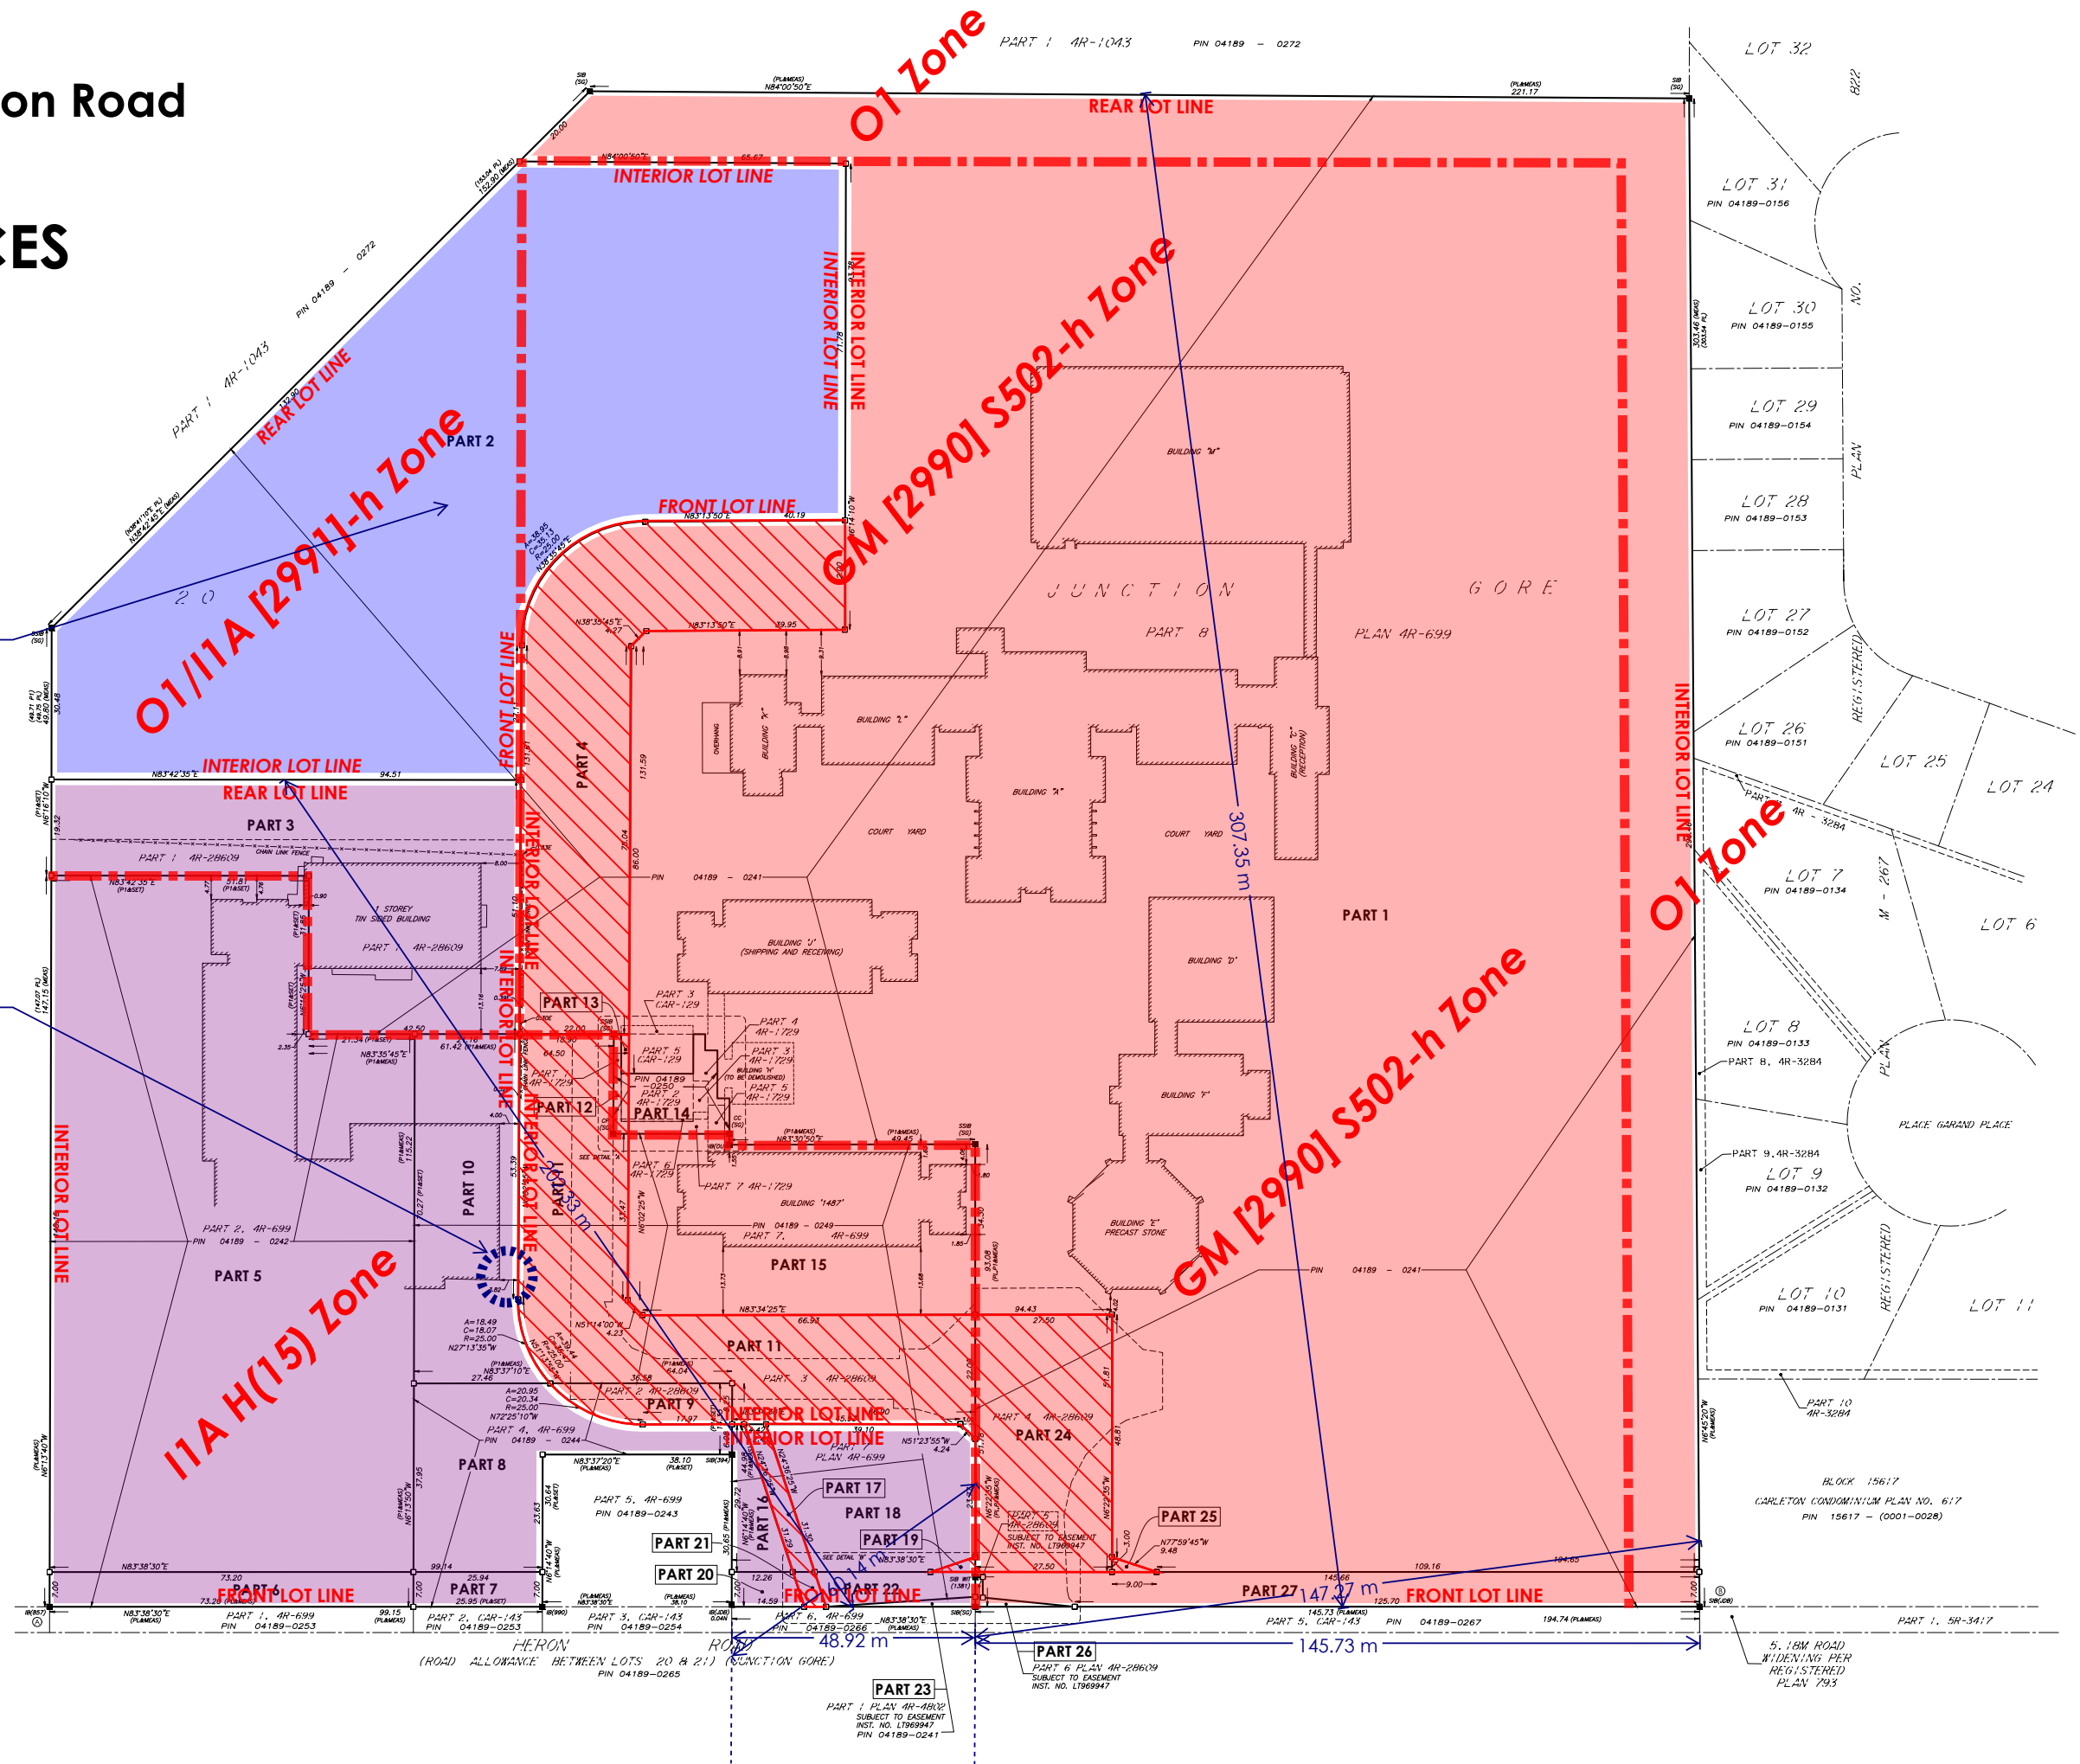

1461, 1485 & 1495 Heron Road

REQUESTED MINOR VARIANCES

b) To permit the severance of land although the land does not abut a public street; whereas the by-law requires that land abuts an improved public street for a minimum distance of 3.0 metres (Section 59(1)).

c) To permit the severance of land although the land severed does not currently abut a public street; whereas the by-law states that no person shall sever any land unless the land severed and the land retained each abut to a street (Section 59(2)).

d) To permit a lot width of 0 metres; whereas the By-law requires a lot width of 15 metres (Table 170A(a)).

a) To permit an interior side yard setback of 3.8 metres; whereas the By-law requires a minimum interior side yard setback of 7.5 metres in Areas A and B on Schedule 1 (Table 170A(e)).

Committee of Adjustment
Received | Reçu le

Revised | Modifié le : 2026-01-27

City of Ottawa | Ville d'Ottawa
Comité de dérogation