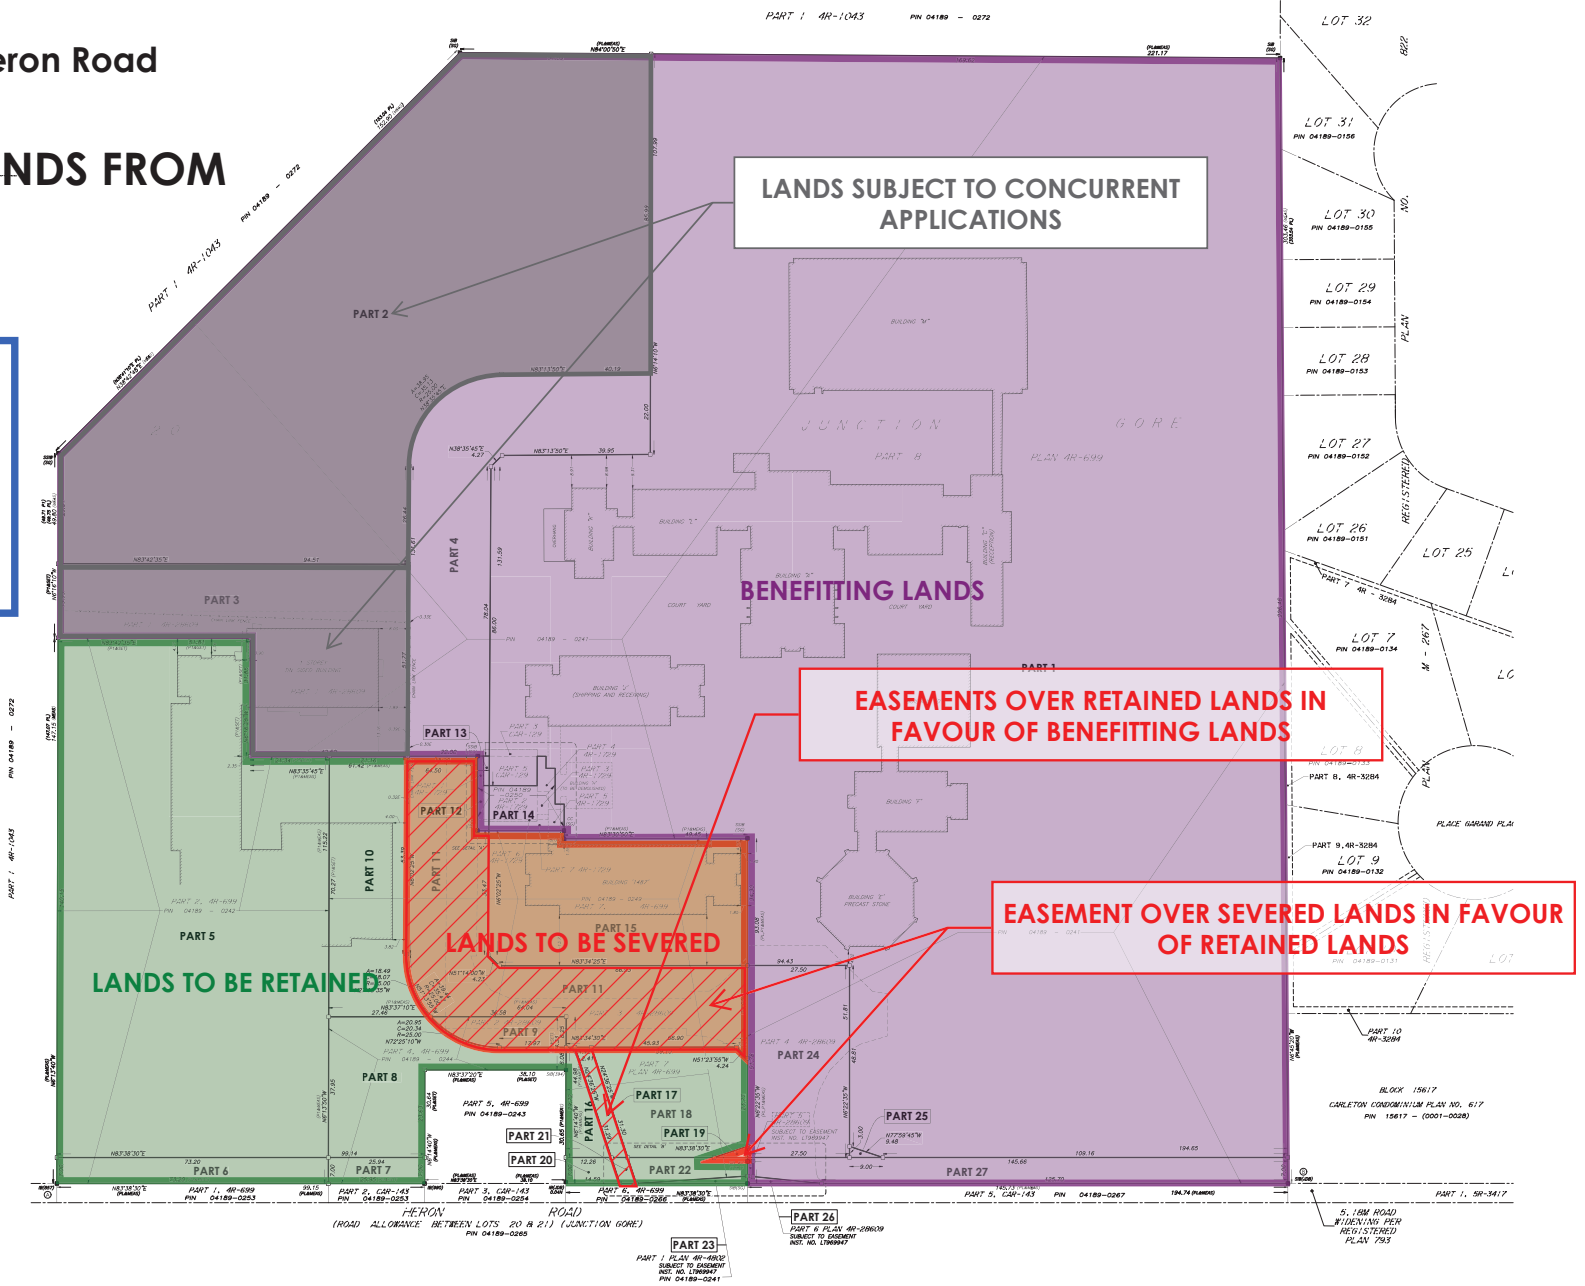

1461, 1485 & 1495 Heron Road

CONSENT A: TRANSFER OF LANDS FROM OCSB TO CLC Revised

Committee of Adjustment
Received | Reçu le

LOT

Revised | Modifié le : 2026-01-27

City of Ottawa | Ville d'Ottawa
Comité de dérogation