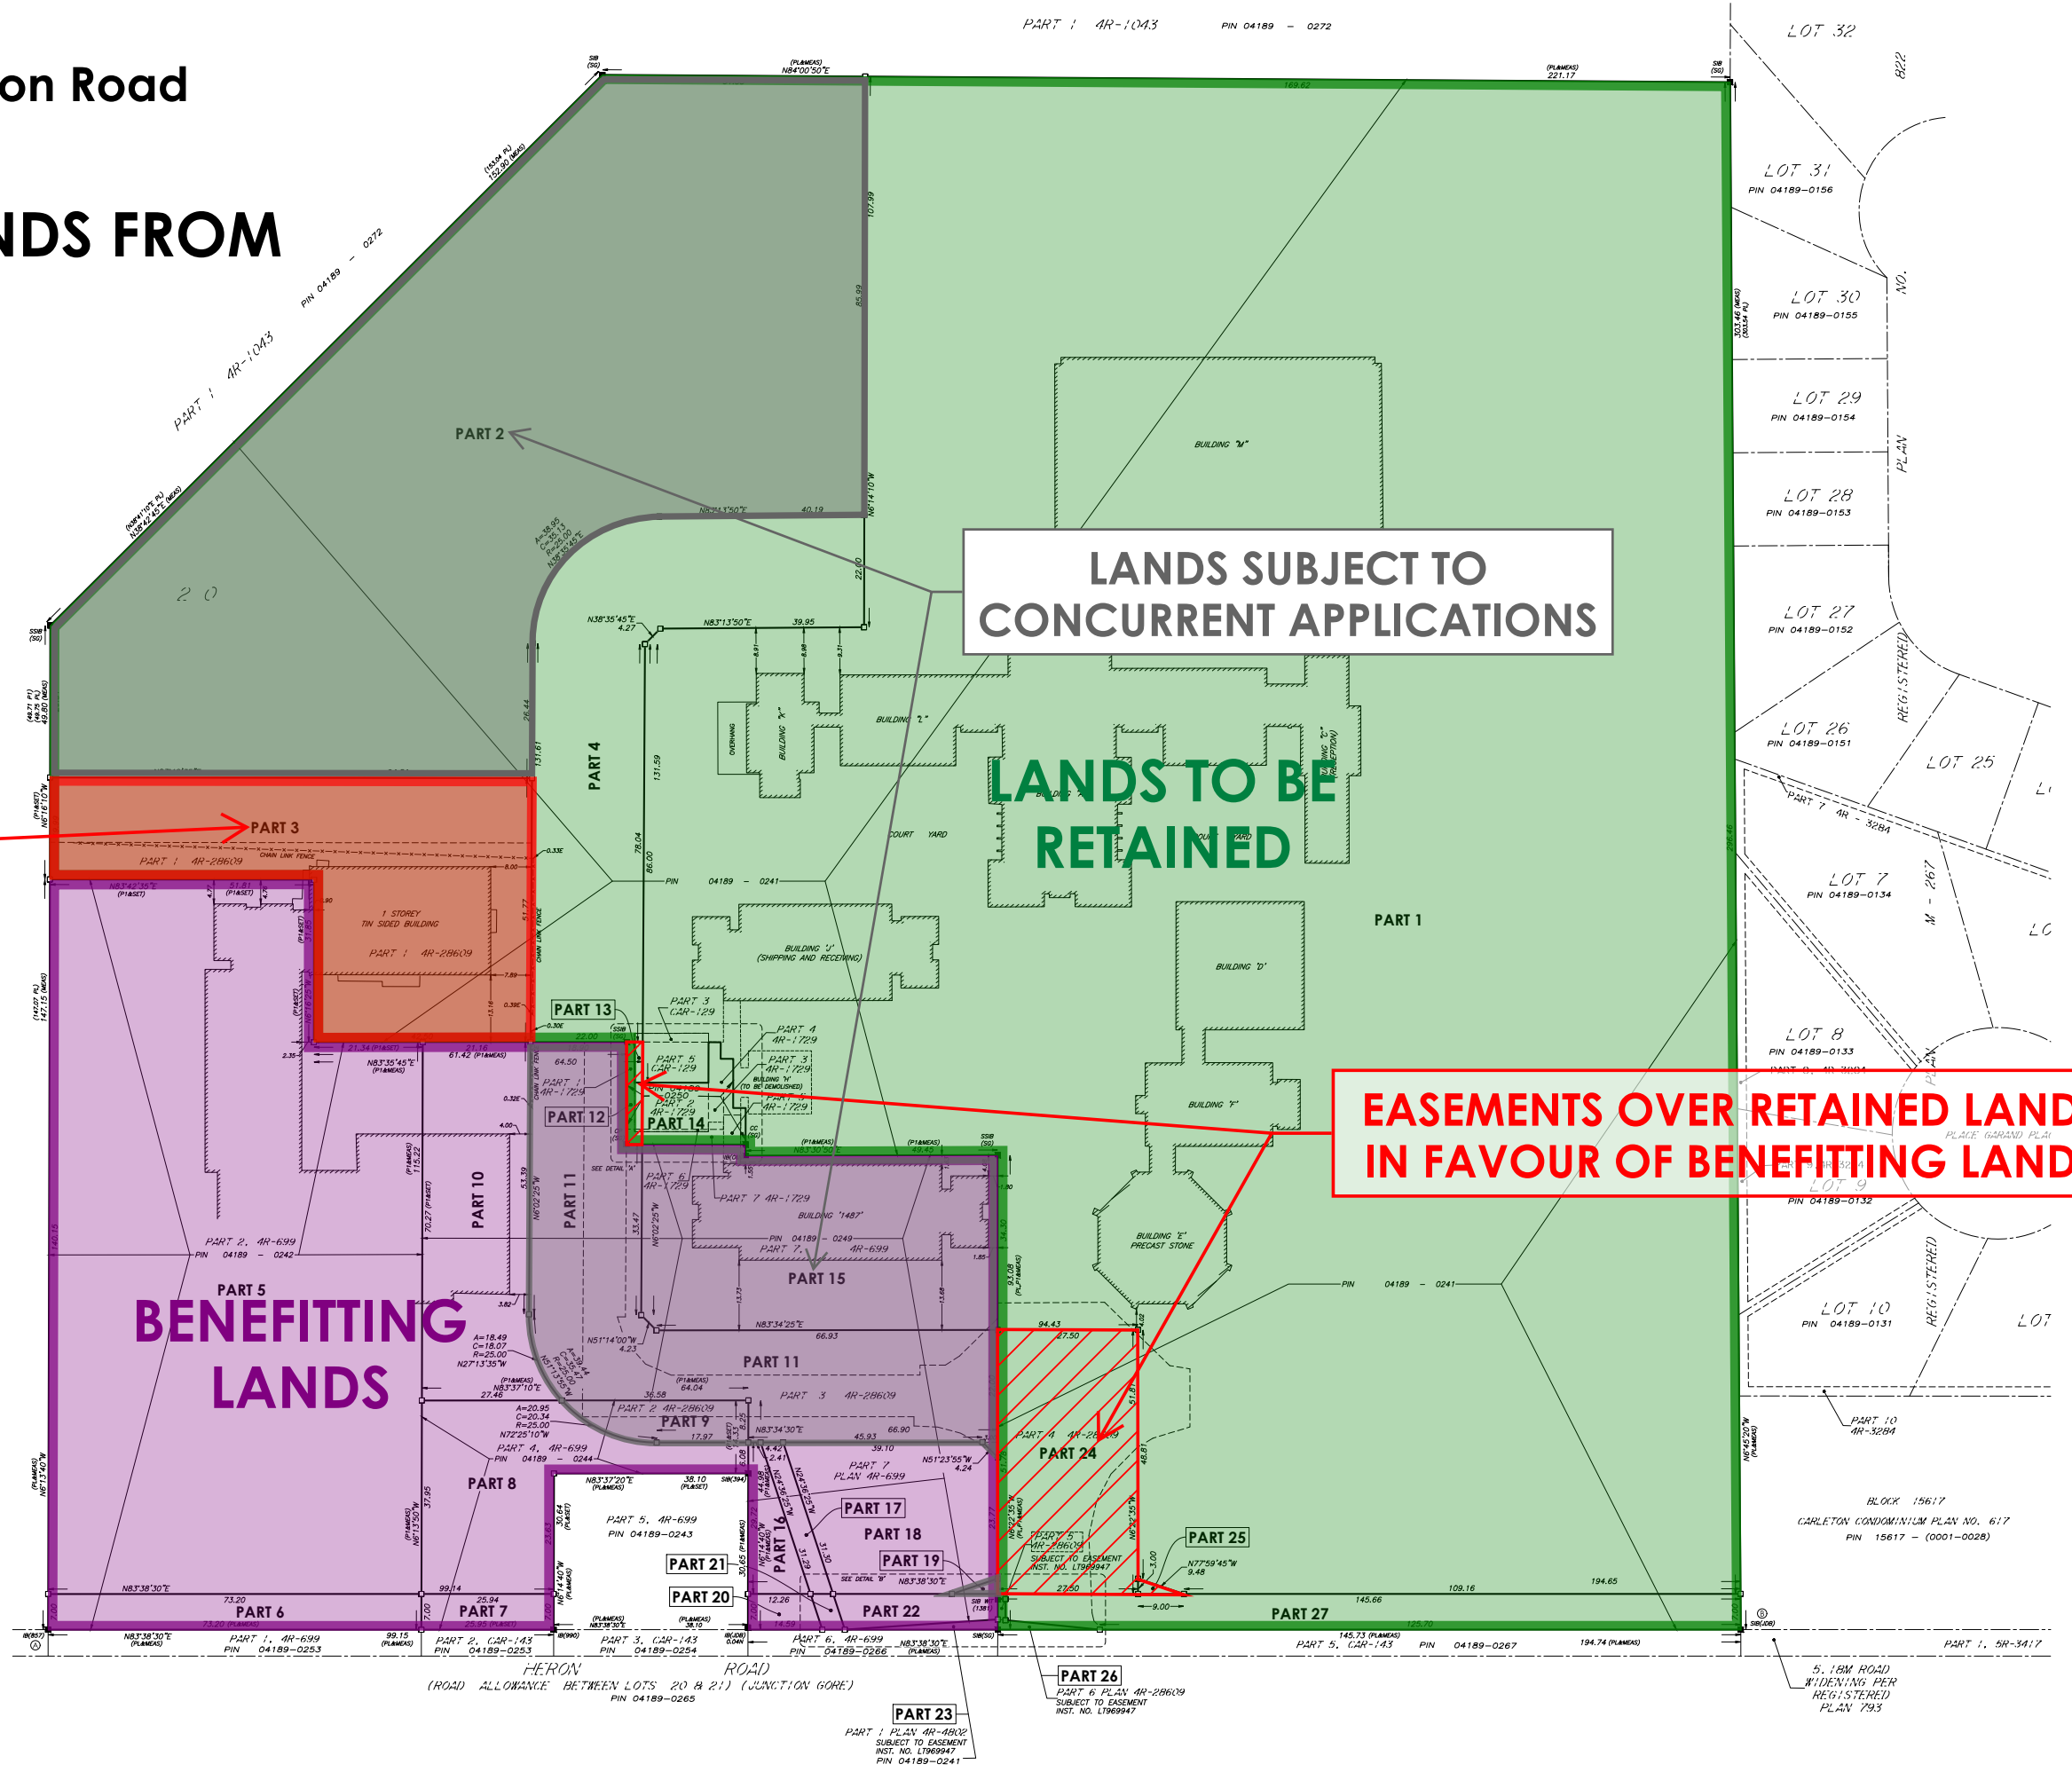

1461, 1485 & 1495 Heron Road CONSENT B: TRANSFER OF LANDS FROM CLC TO OCSB (Revised)

PART 1 AR-1043 PIN 04189 - 0272

LANDS TO BE SEVERED

Committee of Adjustment
Received | Reçu le
Revised | Modifié le : 2026-01-27
City of Ottawa | Ville d'Ottawa
Comité de dérogation

LANDS SUBJECT TO CONCURRENT APPLICATIONS

LANDS TO BE RETAINED

EASEMENTS OVER RETAINED LANDS IN FAVOUR OF BENEFITTING LANDS

BENEFITTING LANDS