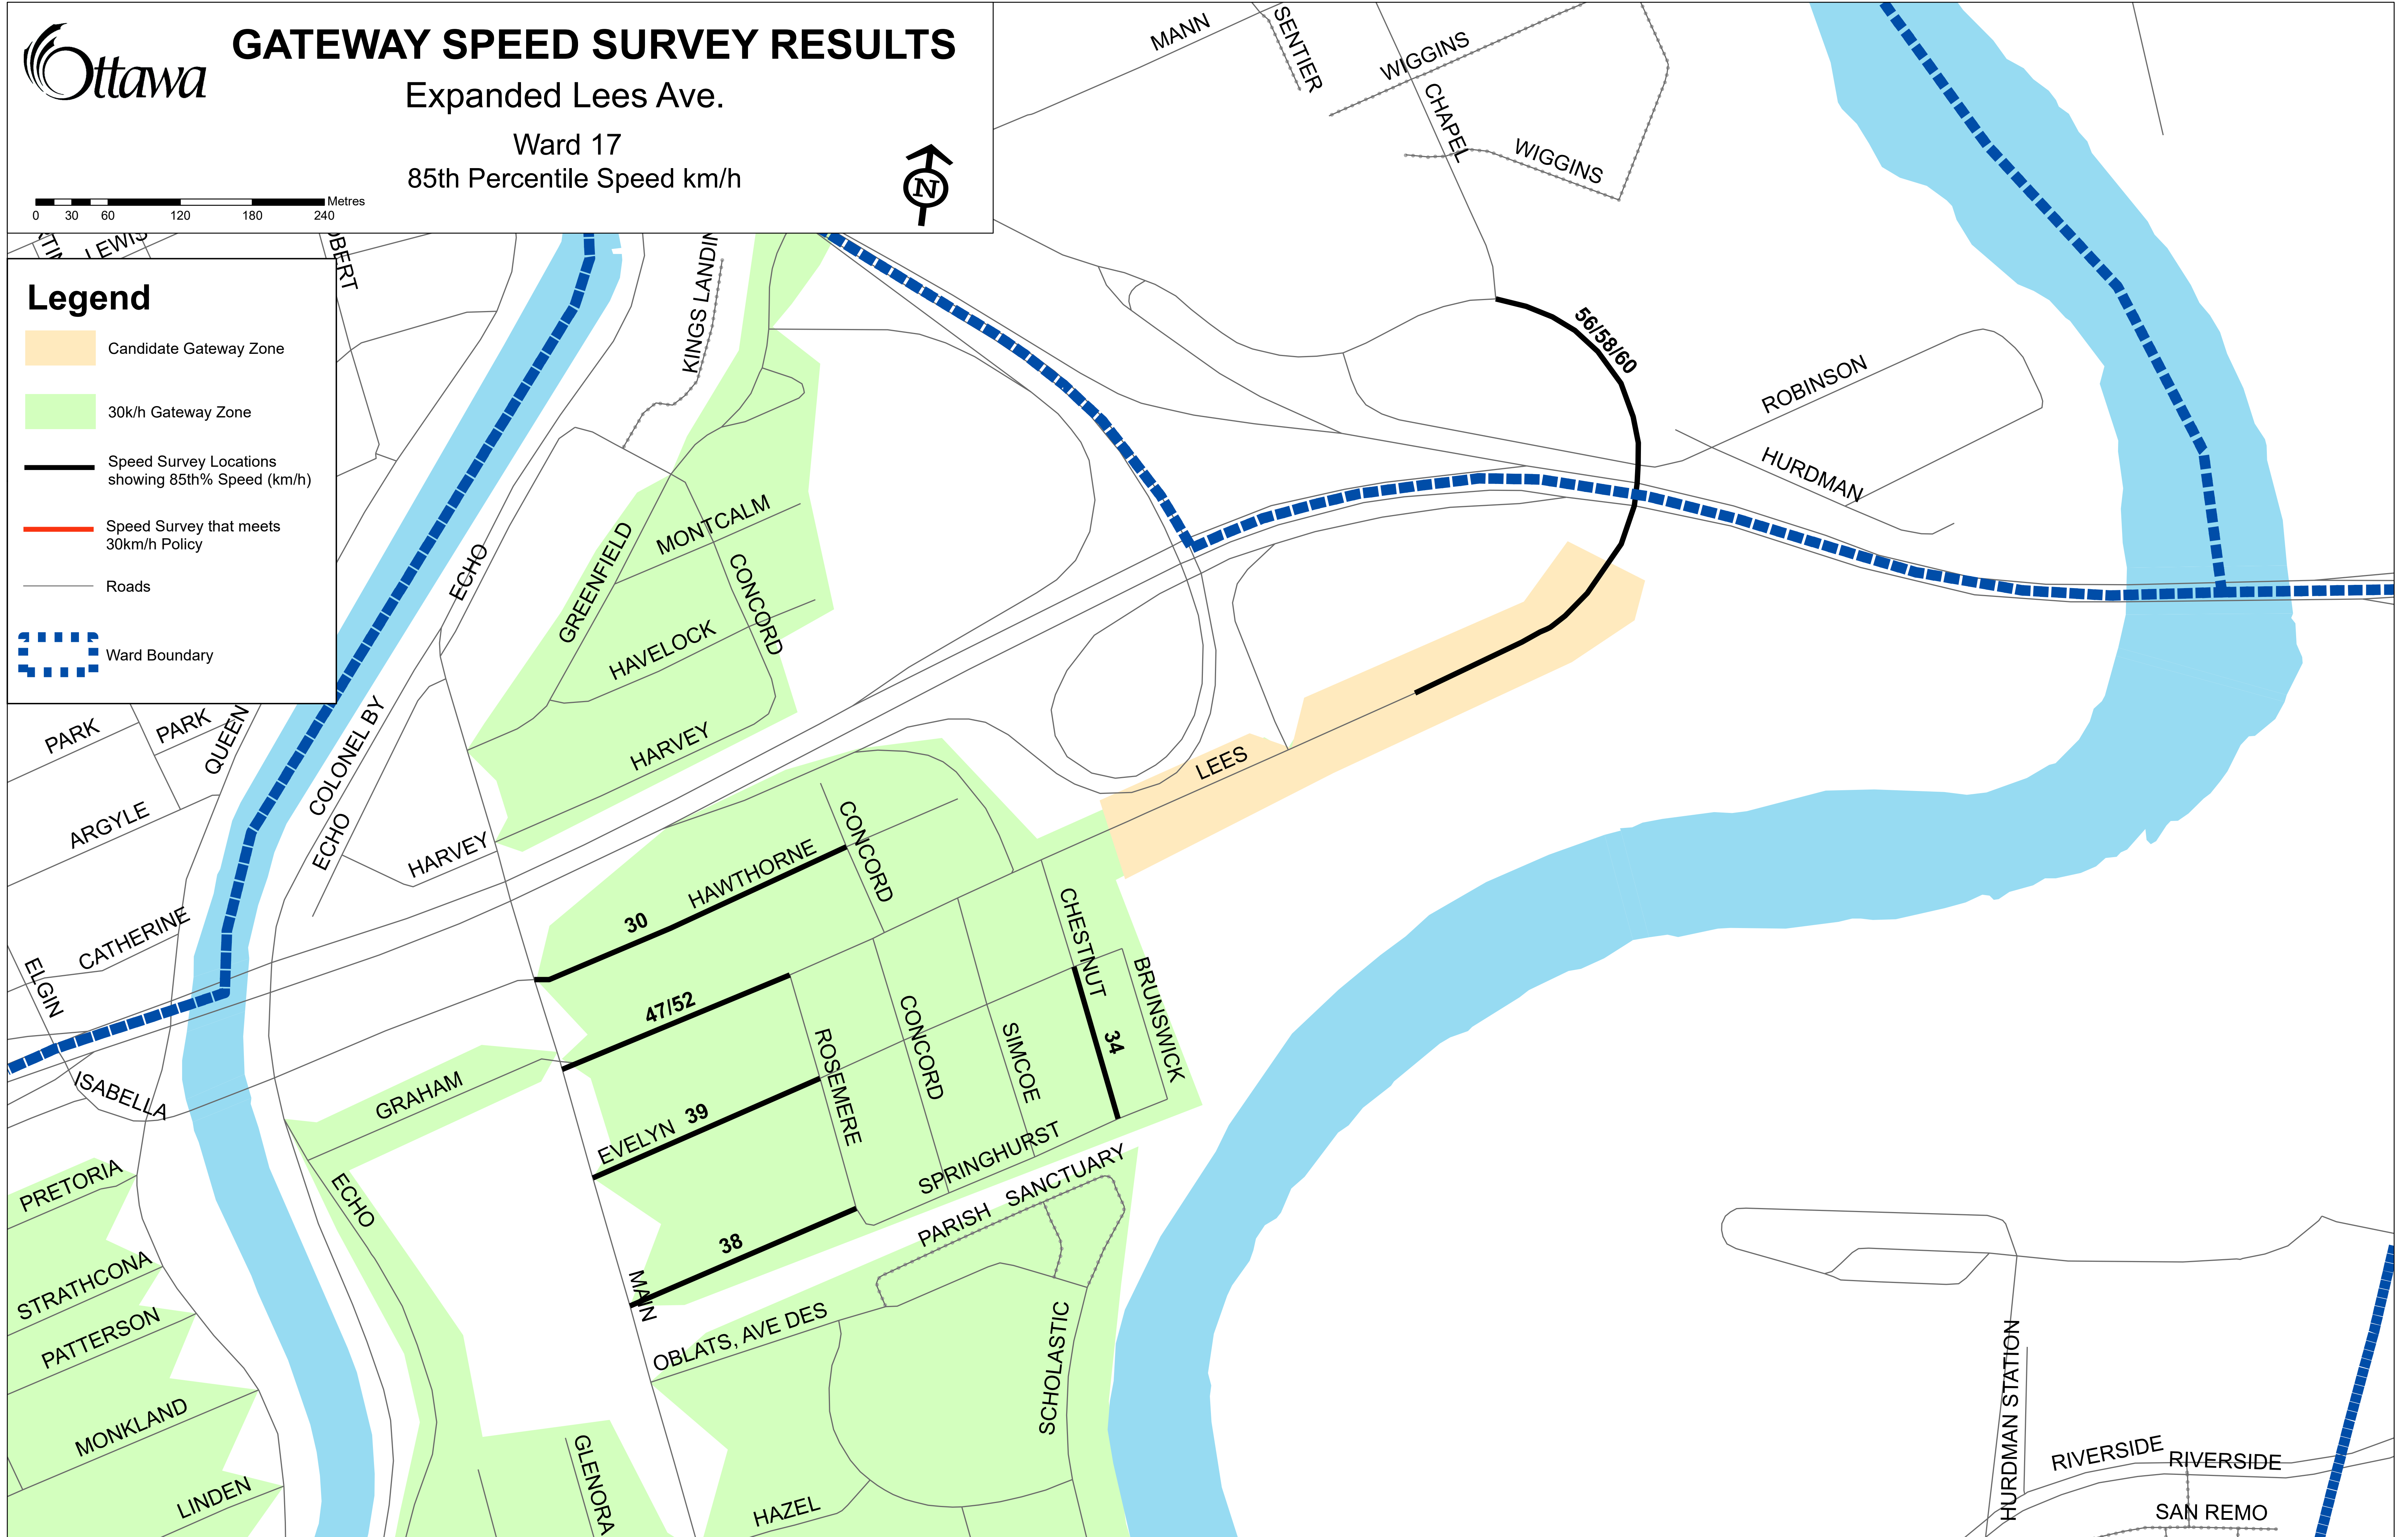

# GATEWAY SPEED SURVEY RESULTS

Expanded Lees Ave.

Ward 17

85th Percentile Speed km/h

## Legend

- Candidate Gateway Zone
- 30k/h Gateway Zone
- Speed Survey Locations showing 85th% Speed (km/h)
- Speed Survey that meets 30km/h Policy
- Roads
- Ward Boundary

MANN  
SENIER  
WIGGINS  
CHAPEL  
WIGGINS

30 HAWTHORNE  
CONCORD  
47/52  
EVELYN 39  
ROSEMERE  
CONCORD  
SIMCOE  
38  
PARISH SANCTUARY  
SCHOLASTIC  
OBLATS, AVE DES  
HAZEL  
GLENORA

CHESTNUT  
BRUNSWICK  
34

HURDMAN STATION  
RIVERSIDE  
RIVERSIDE  
SAN REMO