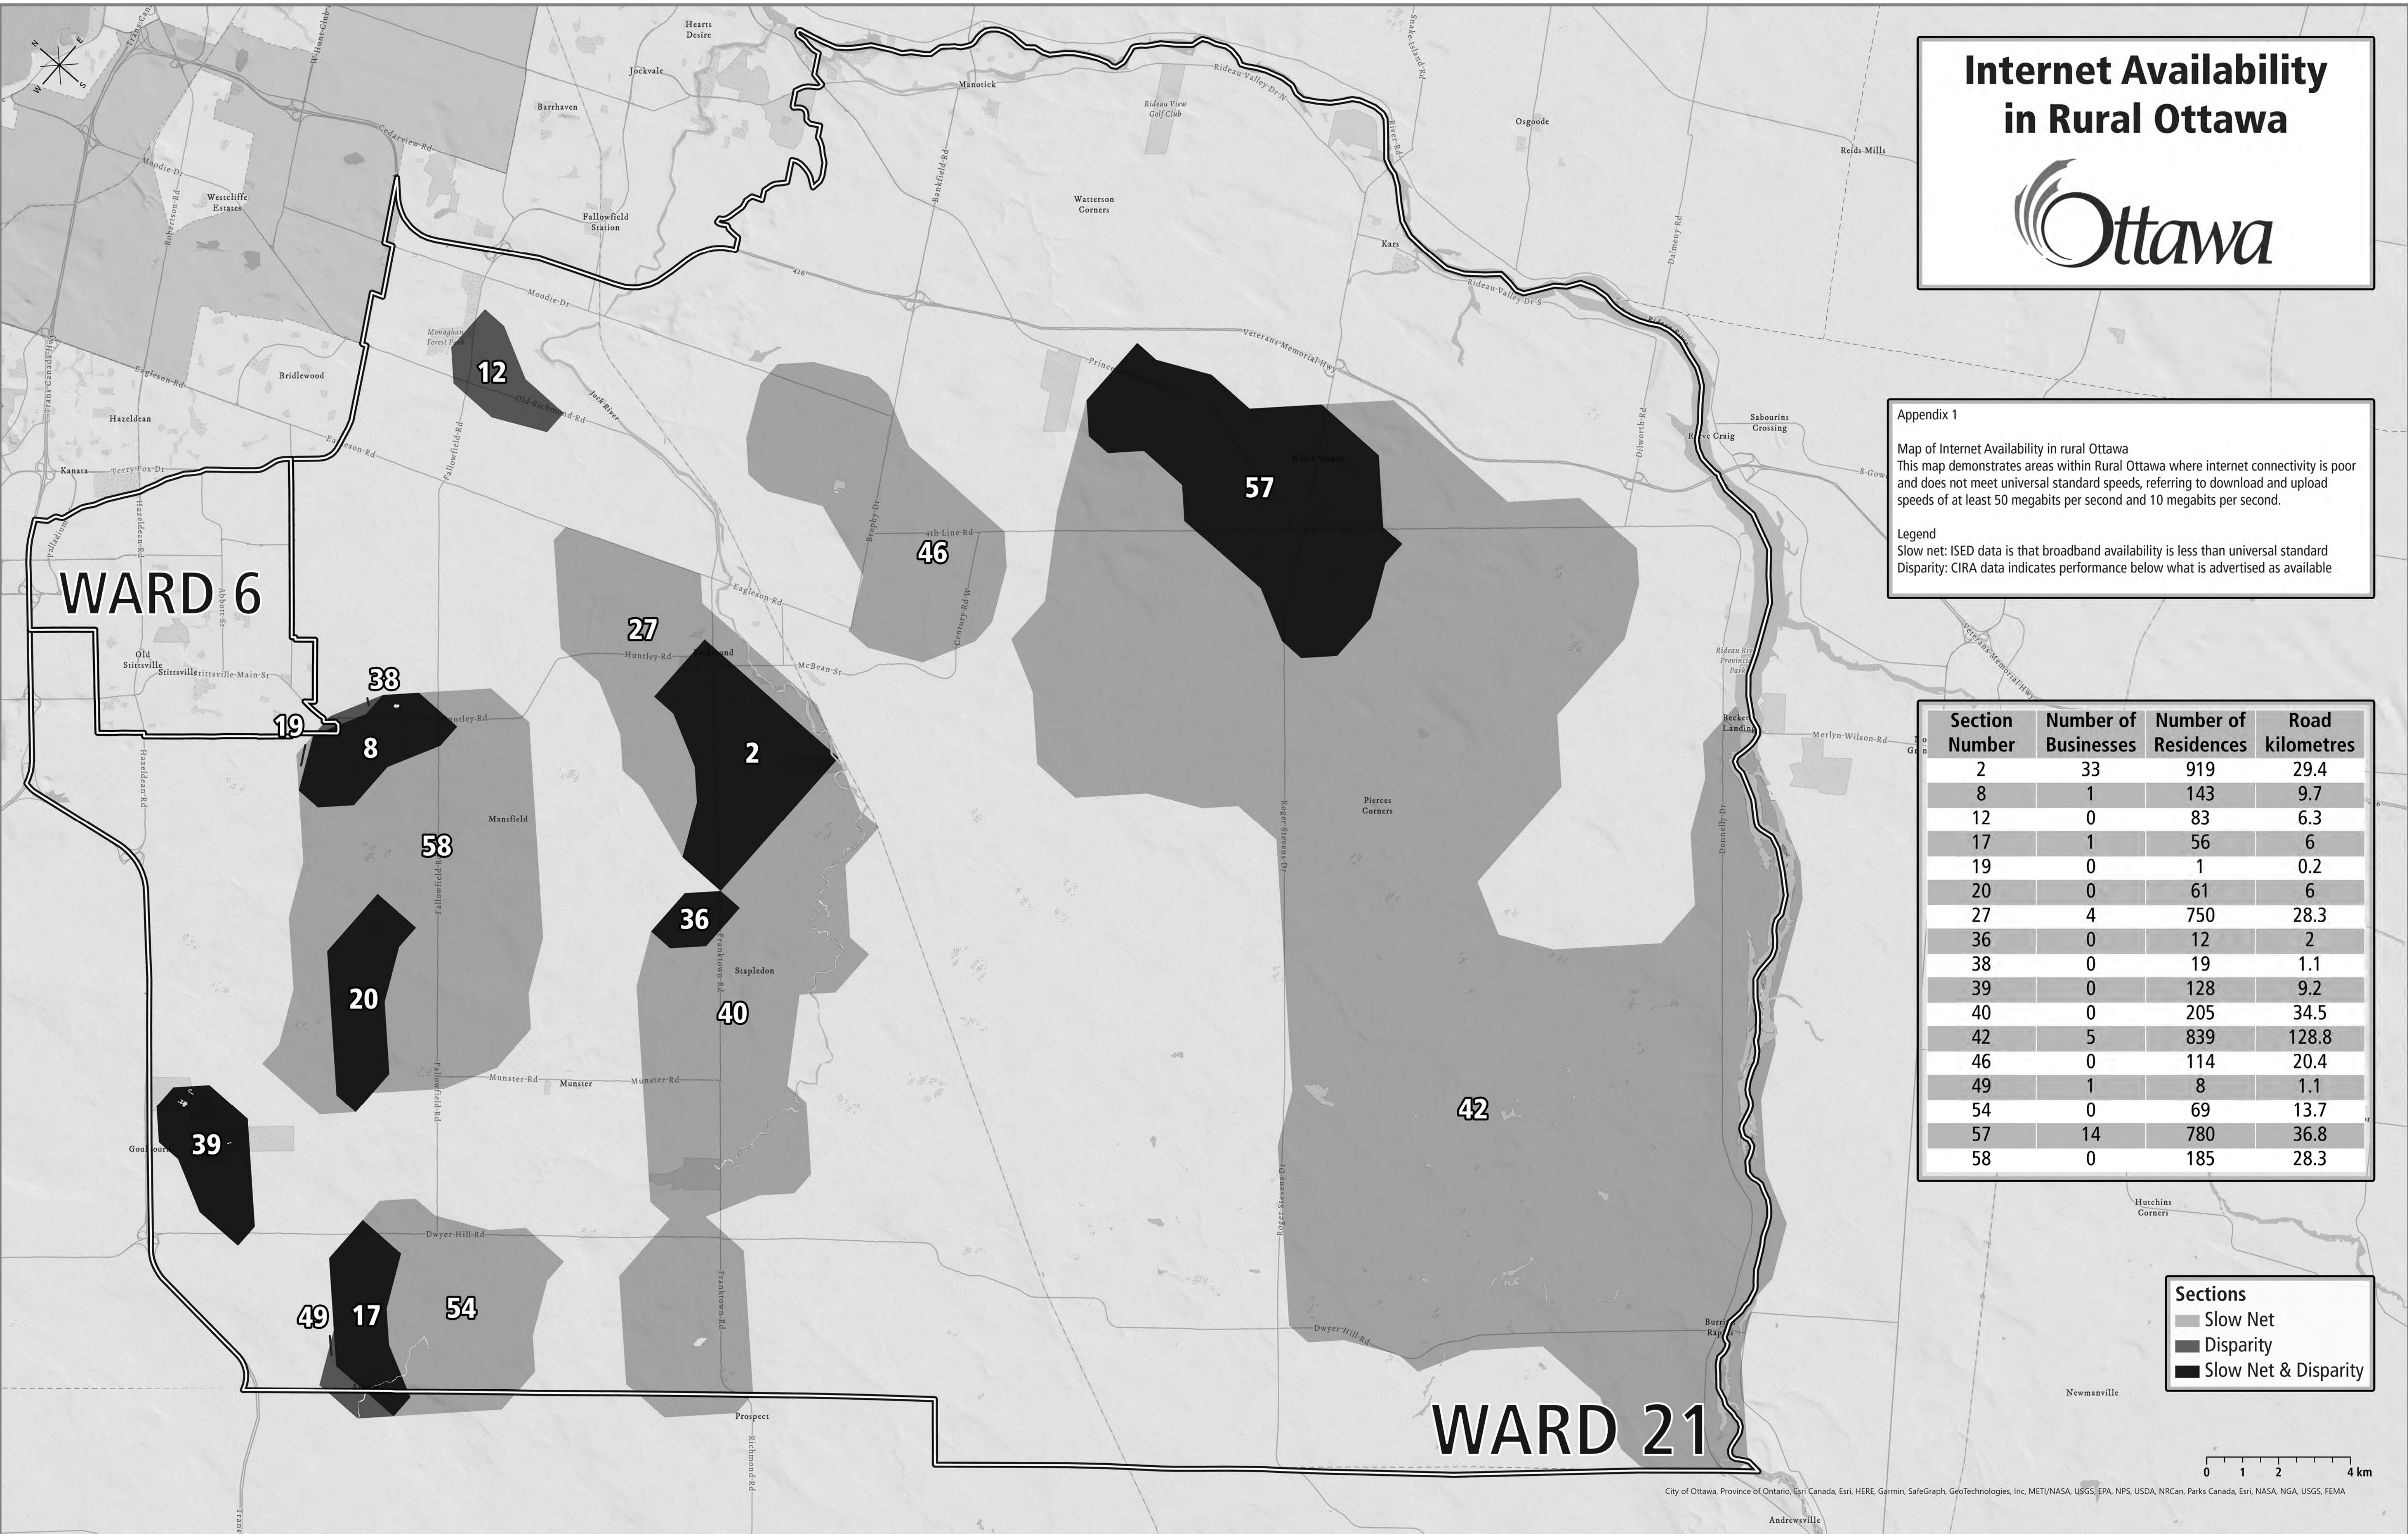

Internet Availability in Rural Ottawa

Appendix 1

Map of Internet Availability in rural Ottawa
This map demonstrates areas within Rural Ottawa where internet connectivity is poor and does not meet universal standard speeds, referring to download and upload speeds of at least 50 megabits per second and 10 megabits per second.

Legend
Slow net: ISED data is that broadband availability is less than universal standard
Disparity: CIRA data indicates performance below what is advertised as available

Section Number	Number of Businesses	Number of Residences	Road kilometres
2	33	919	29.4
8	1	143	9.7
12	0	83	6.3
17	1	56	6
19	0	1	0.2
20	0	61	6
27	4	750	28.3
36	0	12	2
38	0	19	1.1
39	0	128	9.2
40	0	205	34.5
42	5	839	128.8
46	0	114	20.4
49	1	8	1.1
54	0	69	13.7
57	14	780	36.8
58	0	185	28.3

Sections

- Slow Net
- Disparity
- Slow Net & Disparity