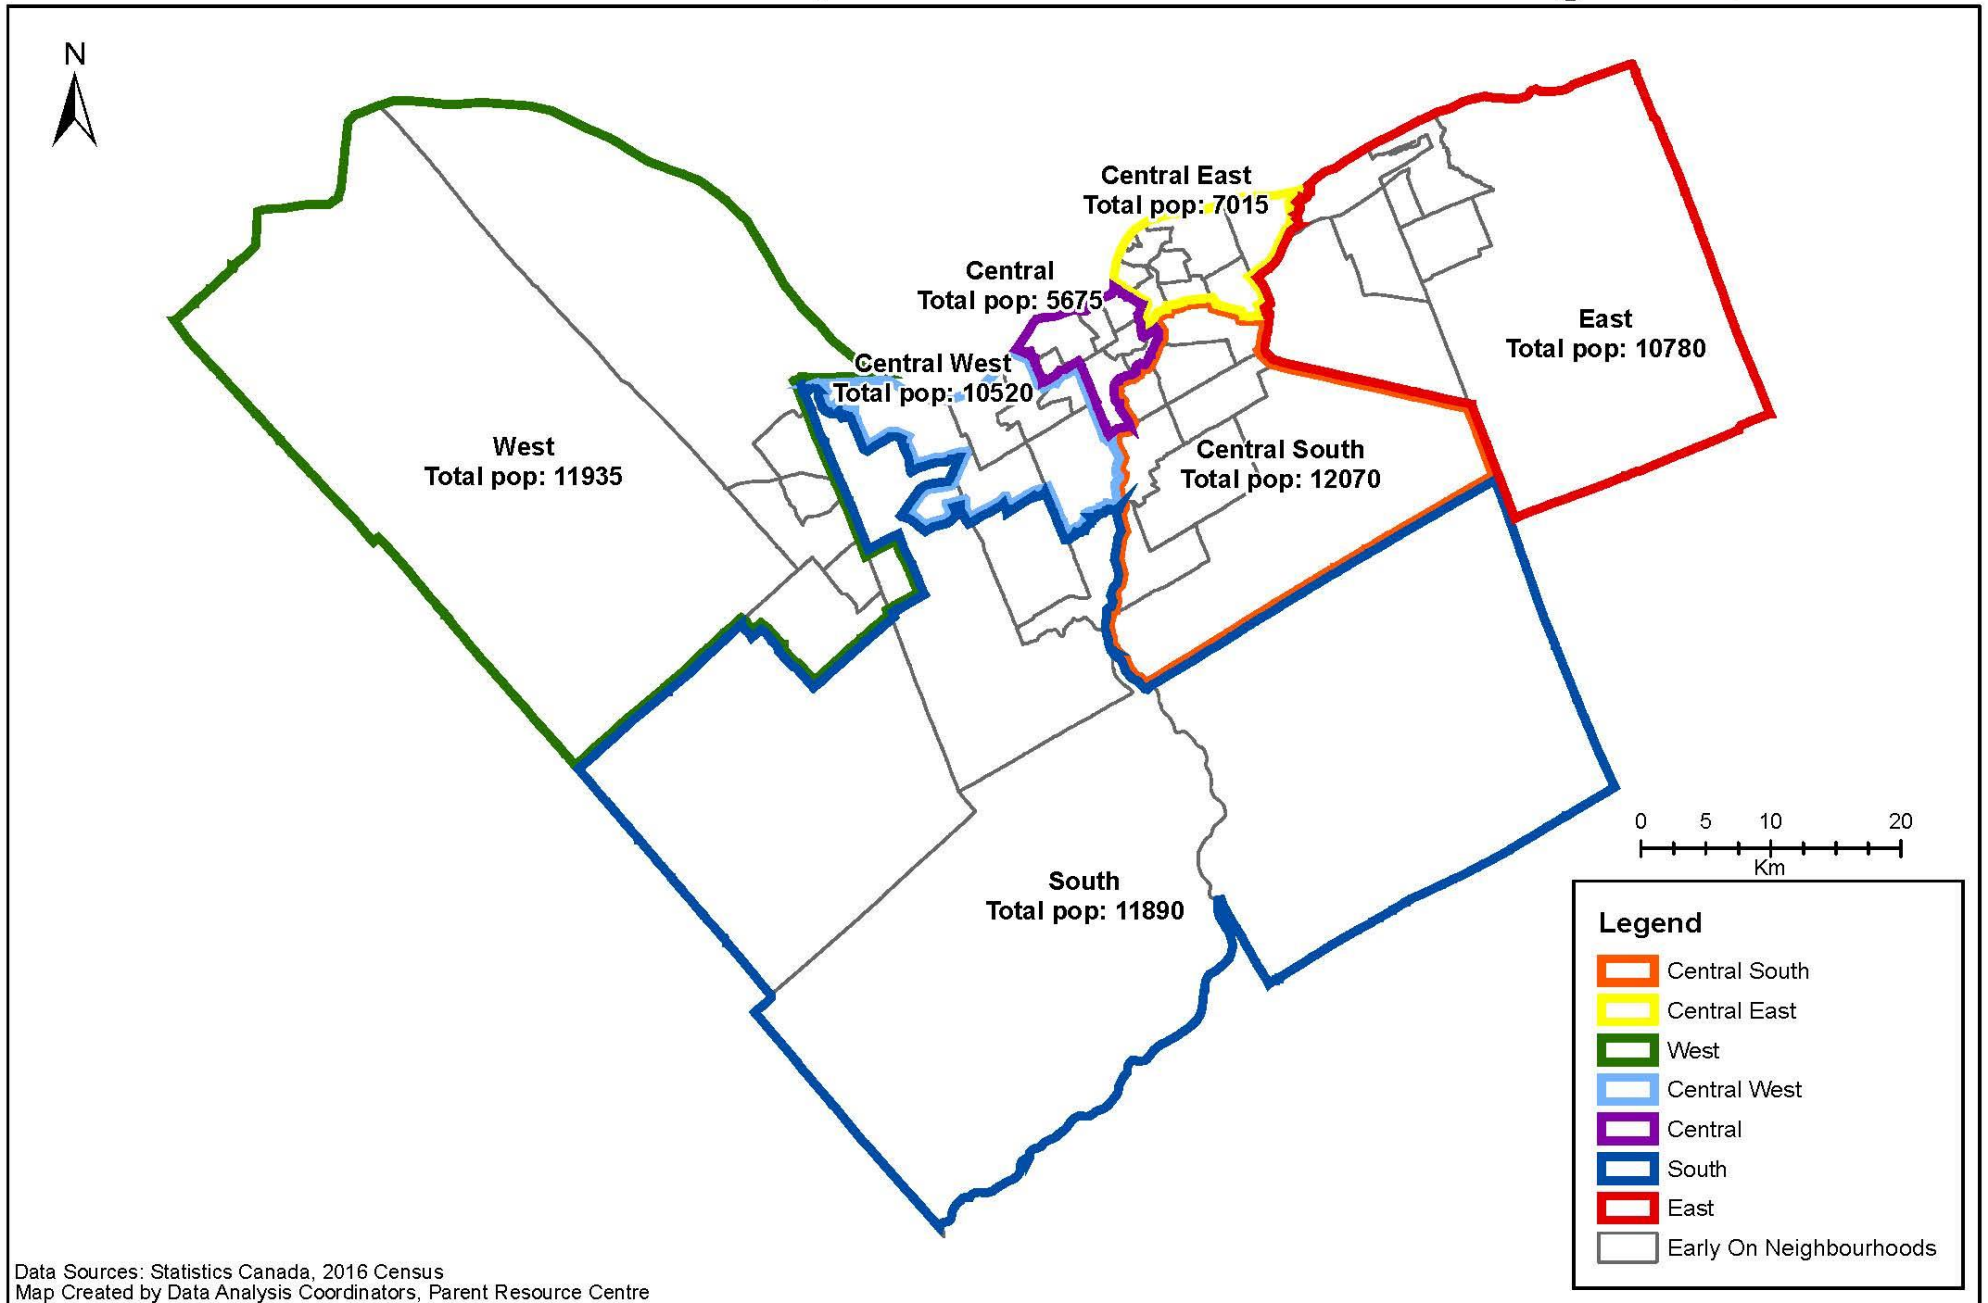

Early ON Service Areas with the Population 0 to 6 Years of Age

Population 0 to 6 Years of Age in Early ON Neighbourhoods and Service Areas (Census, 2016)

1 – Central

Carleton Heights	440
Centre Town	850
Dalhousie	670
Glebe	695
Ottawa West	1670
Westboro	680
Ottawa South	670
Total	5675

2 – Central East

Cyrville	1225
Lower Town	500
New Edinburgh/Rockcliffe Park	410
Ottawa East/Sandy Hill	720
Ottawa North East	1385
Overbrook	775
Vanier	900
Beaconhill	1100
Total	7015

3 – Central South

Alta Vista	2245
Blossom Park	1525
Clementine/Riverside Park	495
Riverside South	1315
Carlsbad Springs/Findlay Creek	1605
Hunt Club East	2565
Hunt Club West	1100
Hawthorne Meadows/Riverview	1220
Total	12070

4 – Central West

Carlington	955
Copeland	1755
Nepean East	2160
Nepean Central	1880
Bayshore/Crystal Bay	1025
Pinecrest/Queensway	2130
Bells Corners	615
Total	10520

5 – East

Blackburn Hamlet/Mer Bleue	705
Chatelaine/Convent Glen	1245
Cumberland/Navan/Vars	745
Portobello South	2670
Orleans South	2405
Cardinal Creek/Fallingbrook	2320
Queenswood Heights	690
Total	10780

6 – South

Chapman Hills/Rideau Crest	2595
Old Barrhaven	3060
Goulbourn/Munster/Richmond	765
Half Moon Bay/Stonebridge	2750
Metcalfe/Osgoode/Greely	1845
Rideau	875
Total	11890

7 – West

Beaverbrook/Marchwood	640
Bridlewood	2140
Glencairn	1225
Stittsville	2560
Katimavik/Hazeldean	1830
South March	1775
Constance Bay/Dunrobin	645
Carp/Fitzroy/Kinburn	1120
Total	11935