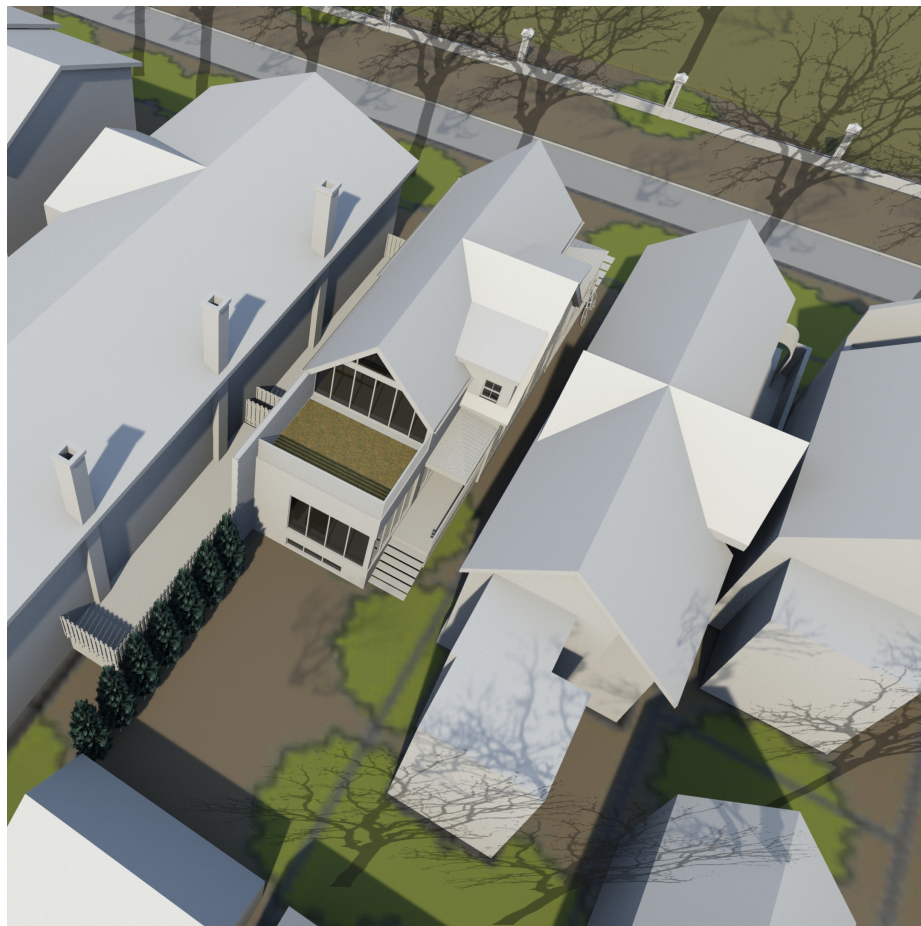

2- 228 RIDEAU TERRACE
OTTAWA ONTARIO
CANADA K1M 0Z2
EMAIL mail@crainarchitects.com
PHONE 613 232 1305
FAX 613 235 9737

PROJECT NORTH S E A L

R E V I S I O N S

CONTEXTUAL STREETScape

BIRD'S EYE VIEW

LOOKING EAST

ACROSS THE STREET

LOOKING WEST

CLOSE-UP

PROJECT
227 MacKAY STREET,
OTTAWA ONTARIO
District Context

PROJECT NUMBER
17100

SCALE: 1/8" = 1'-0"
DATE: 16-07-2017

DRAWN: wbg

APPROVED: DC