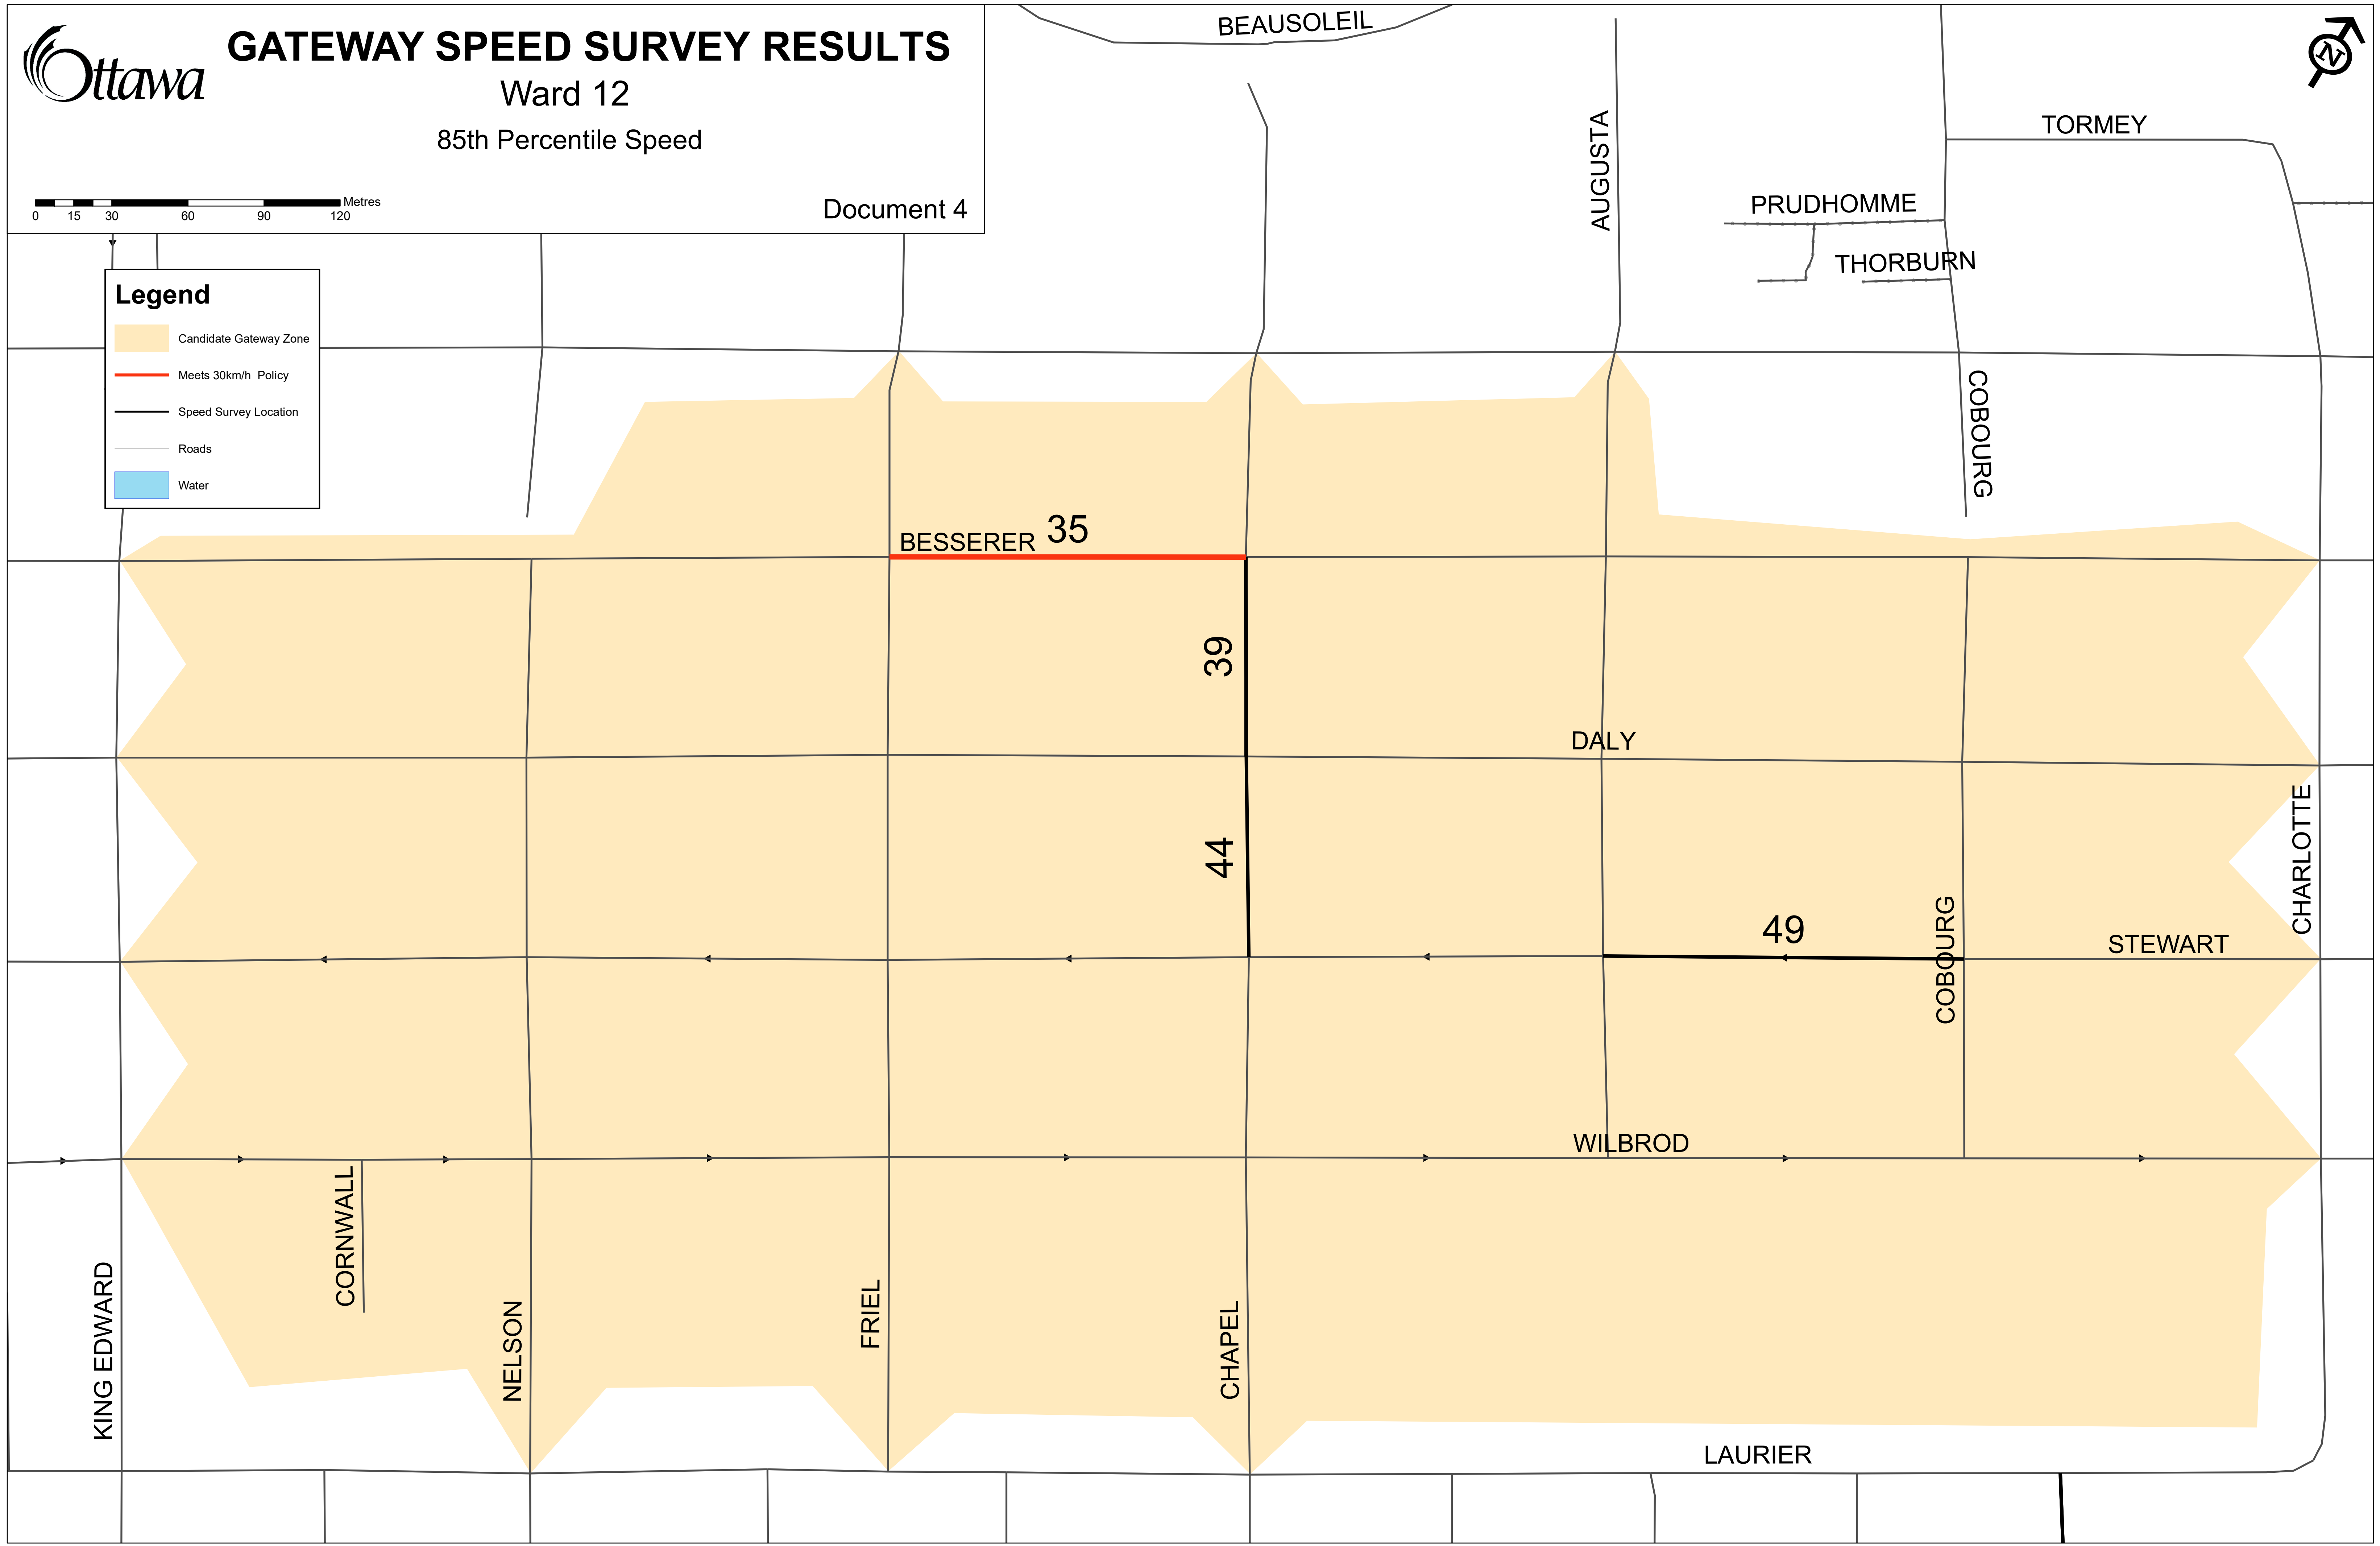

GATEWAY SPEED SURVEY RESULTS

Ward 12

85th Percentile Speed

Document 4

Legend

- Candidate Gateway Zone
- Meets 30km/h Policy
- Speed Survey Location
- Roads
- Water