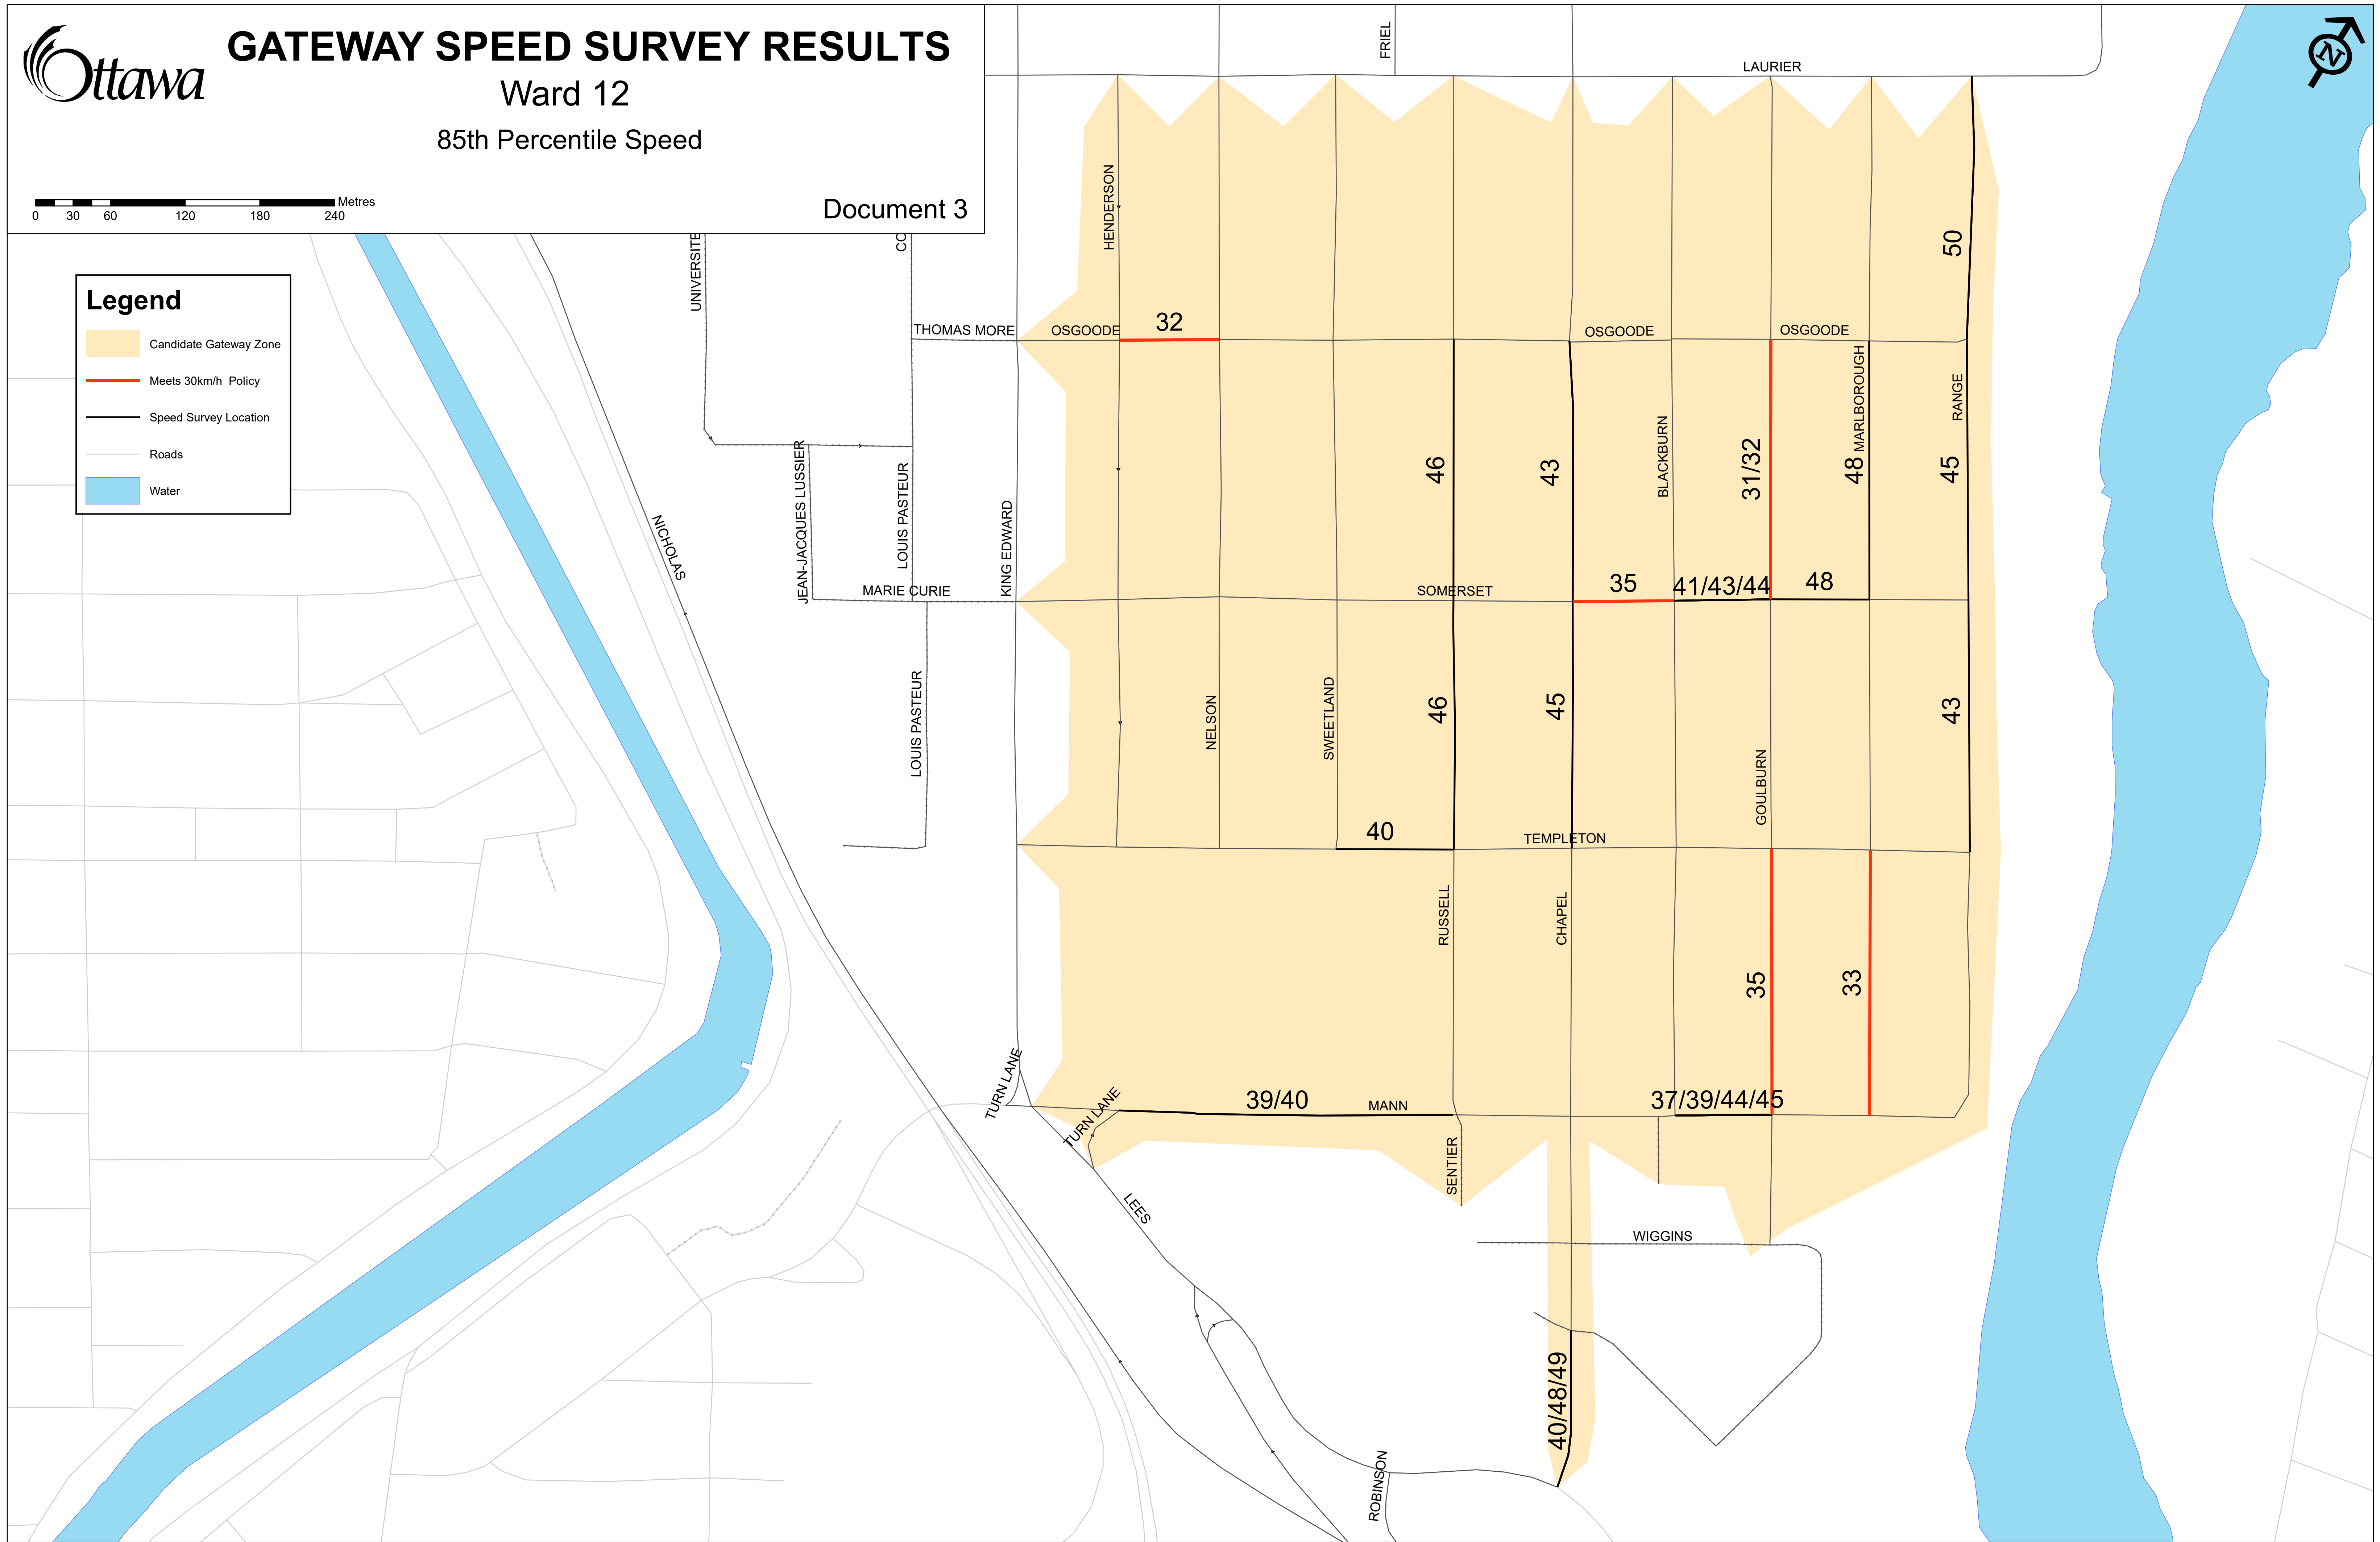

GATEWAY SPEED SURVEY RESULTS

Ward 12

85th Percentile Speed

Document 3

Legend

- Candidate Gateway Zone
- Meets 30km/h Policy
- Speed Survey Location
- Roads
- Water