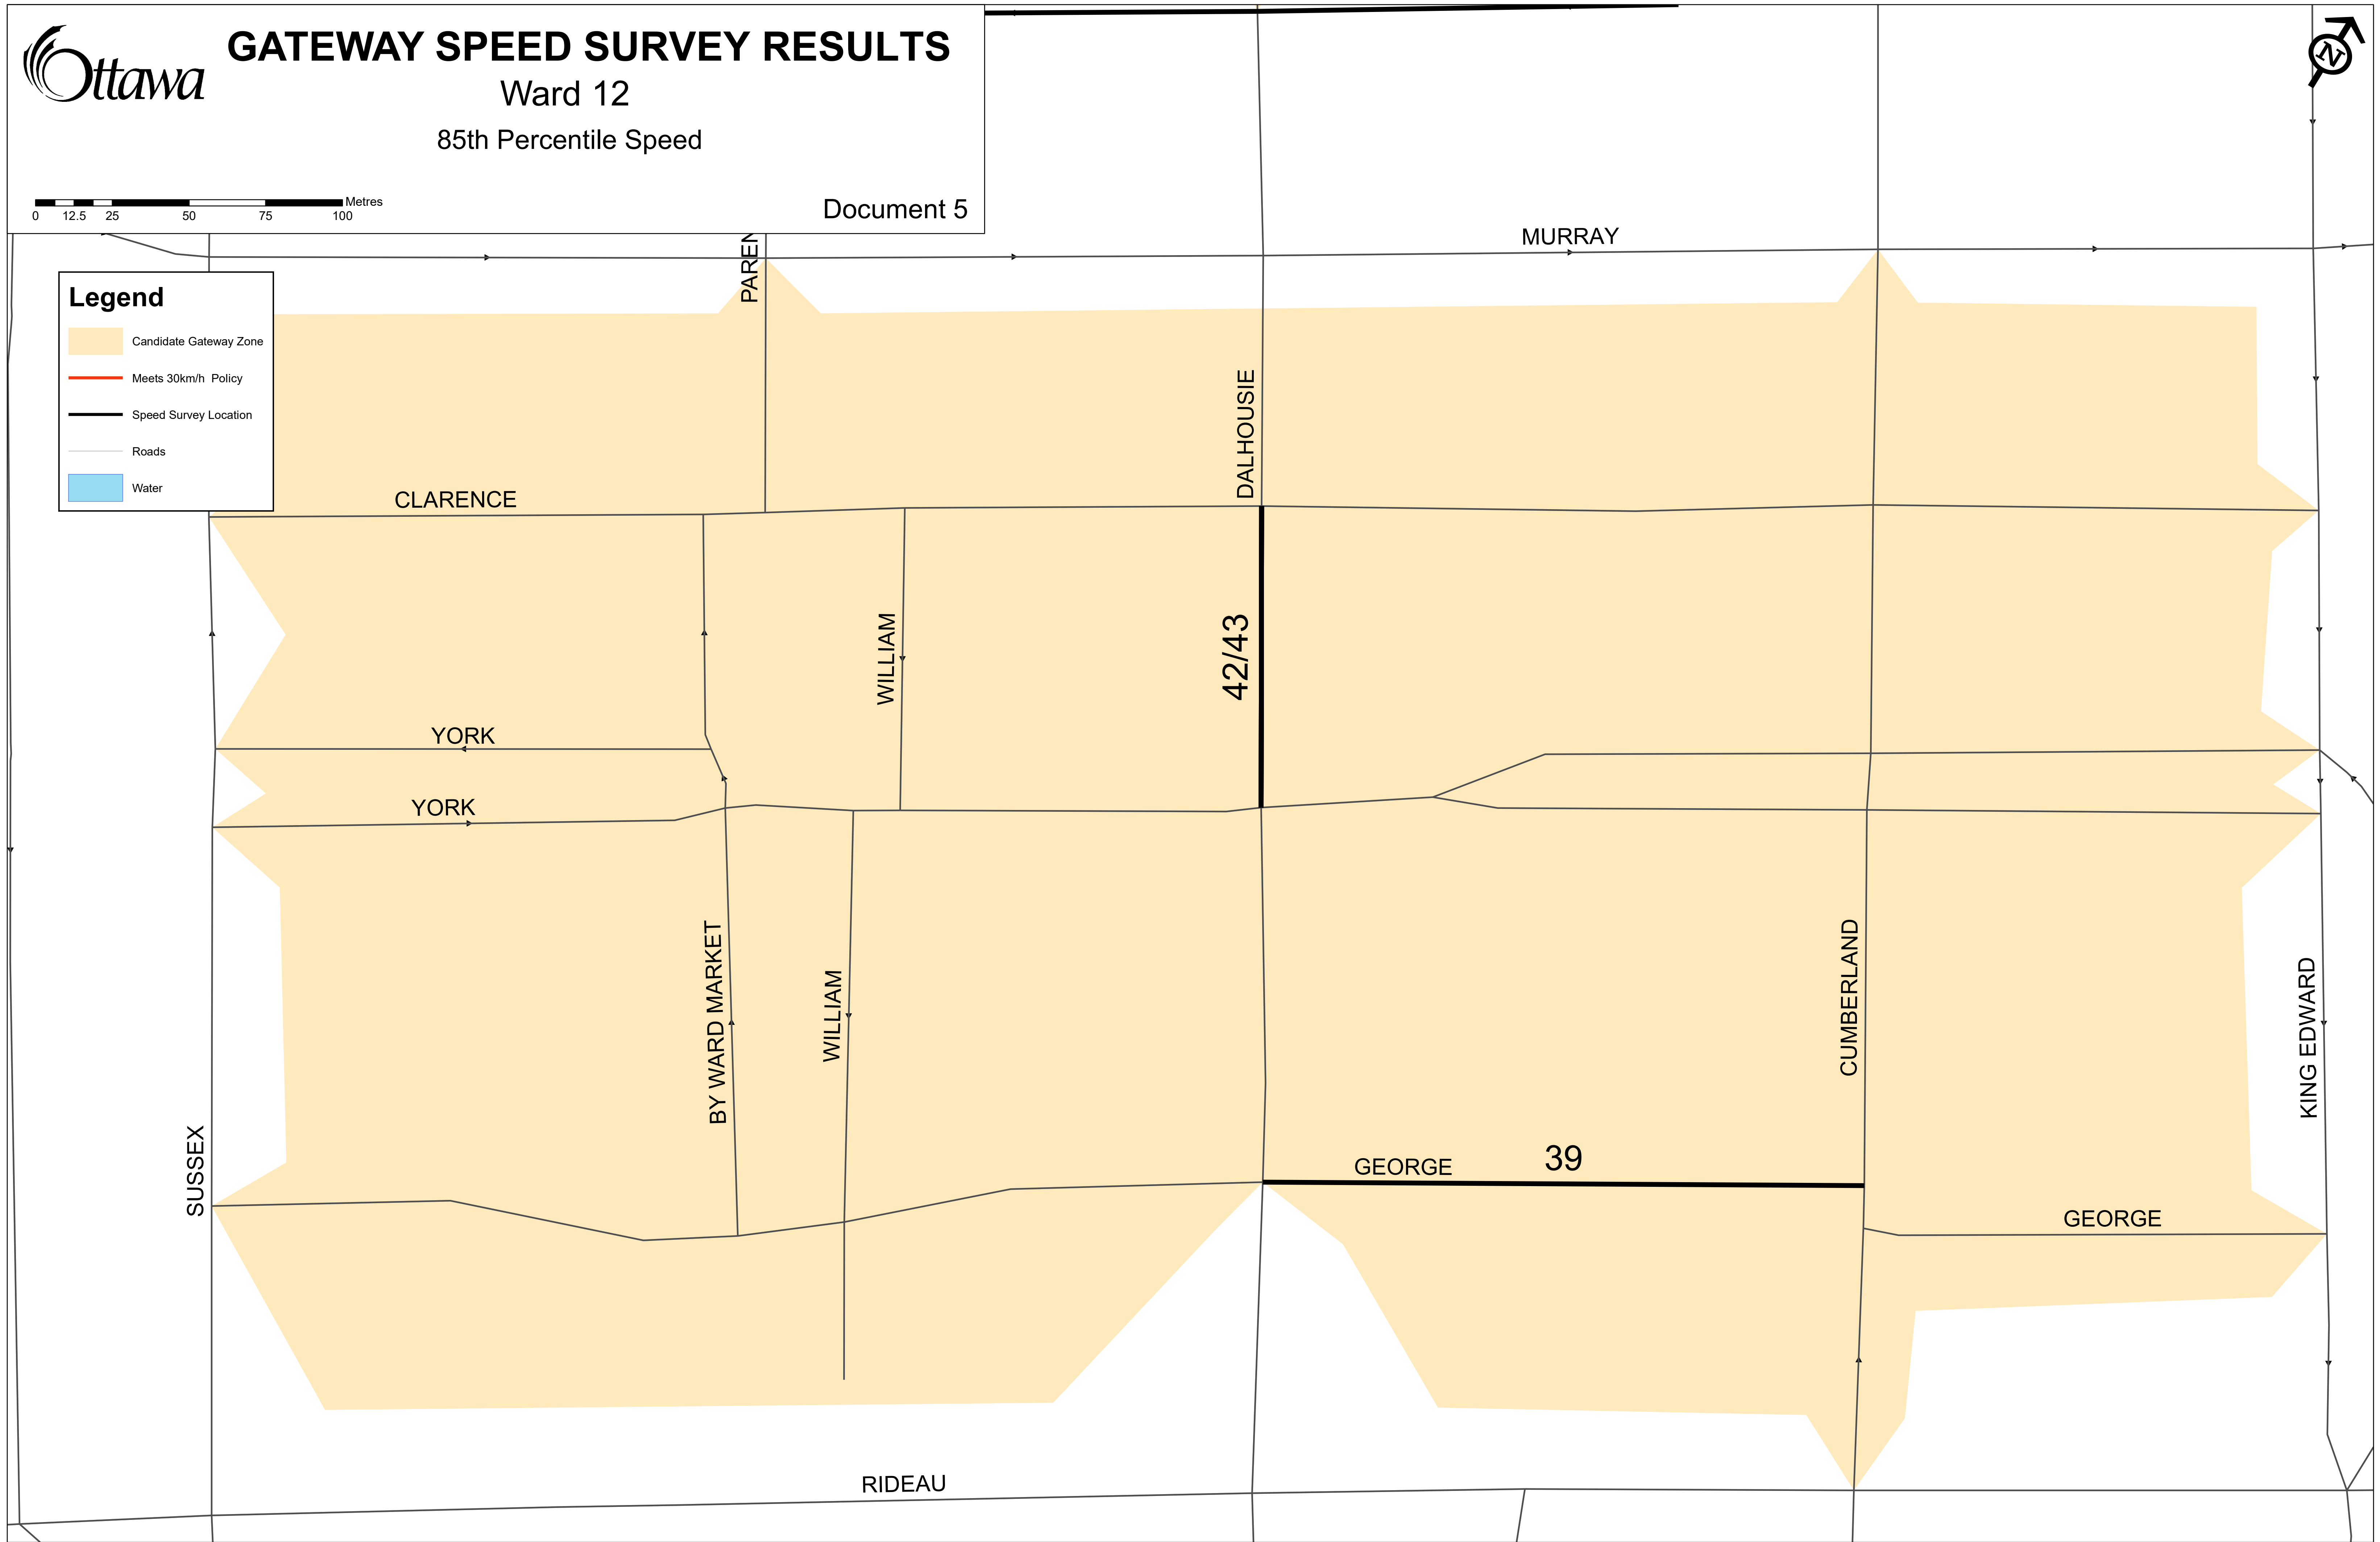

85th Percentile Speed

Document 3

Legend

- Candidate Gateway Zone
- Meets 30km/h Policy
- Speed Survey Location
- Roads
- Water

GATEWAY SPEED SURVEY RESULTS

Ward 12

85th Percentile Speed

Document 4

Legend

- Candidate Gateway Zone
- Meets 30km/h Policy
- Speed Survey Location
- Roads
- Water

GATEWAY SPEED SURVEY RESULTS

Ward 12

85th Percentile Speed

Document 5

Legend

- Candidate Gateway Zone
- Meets 30km/h Policy
- Speed Survey Location
- Roads
- Water