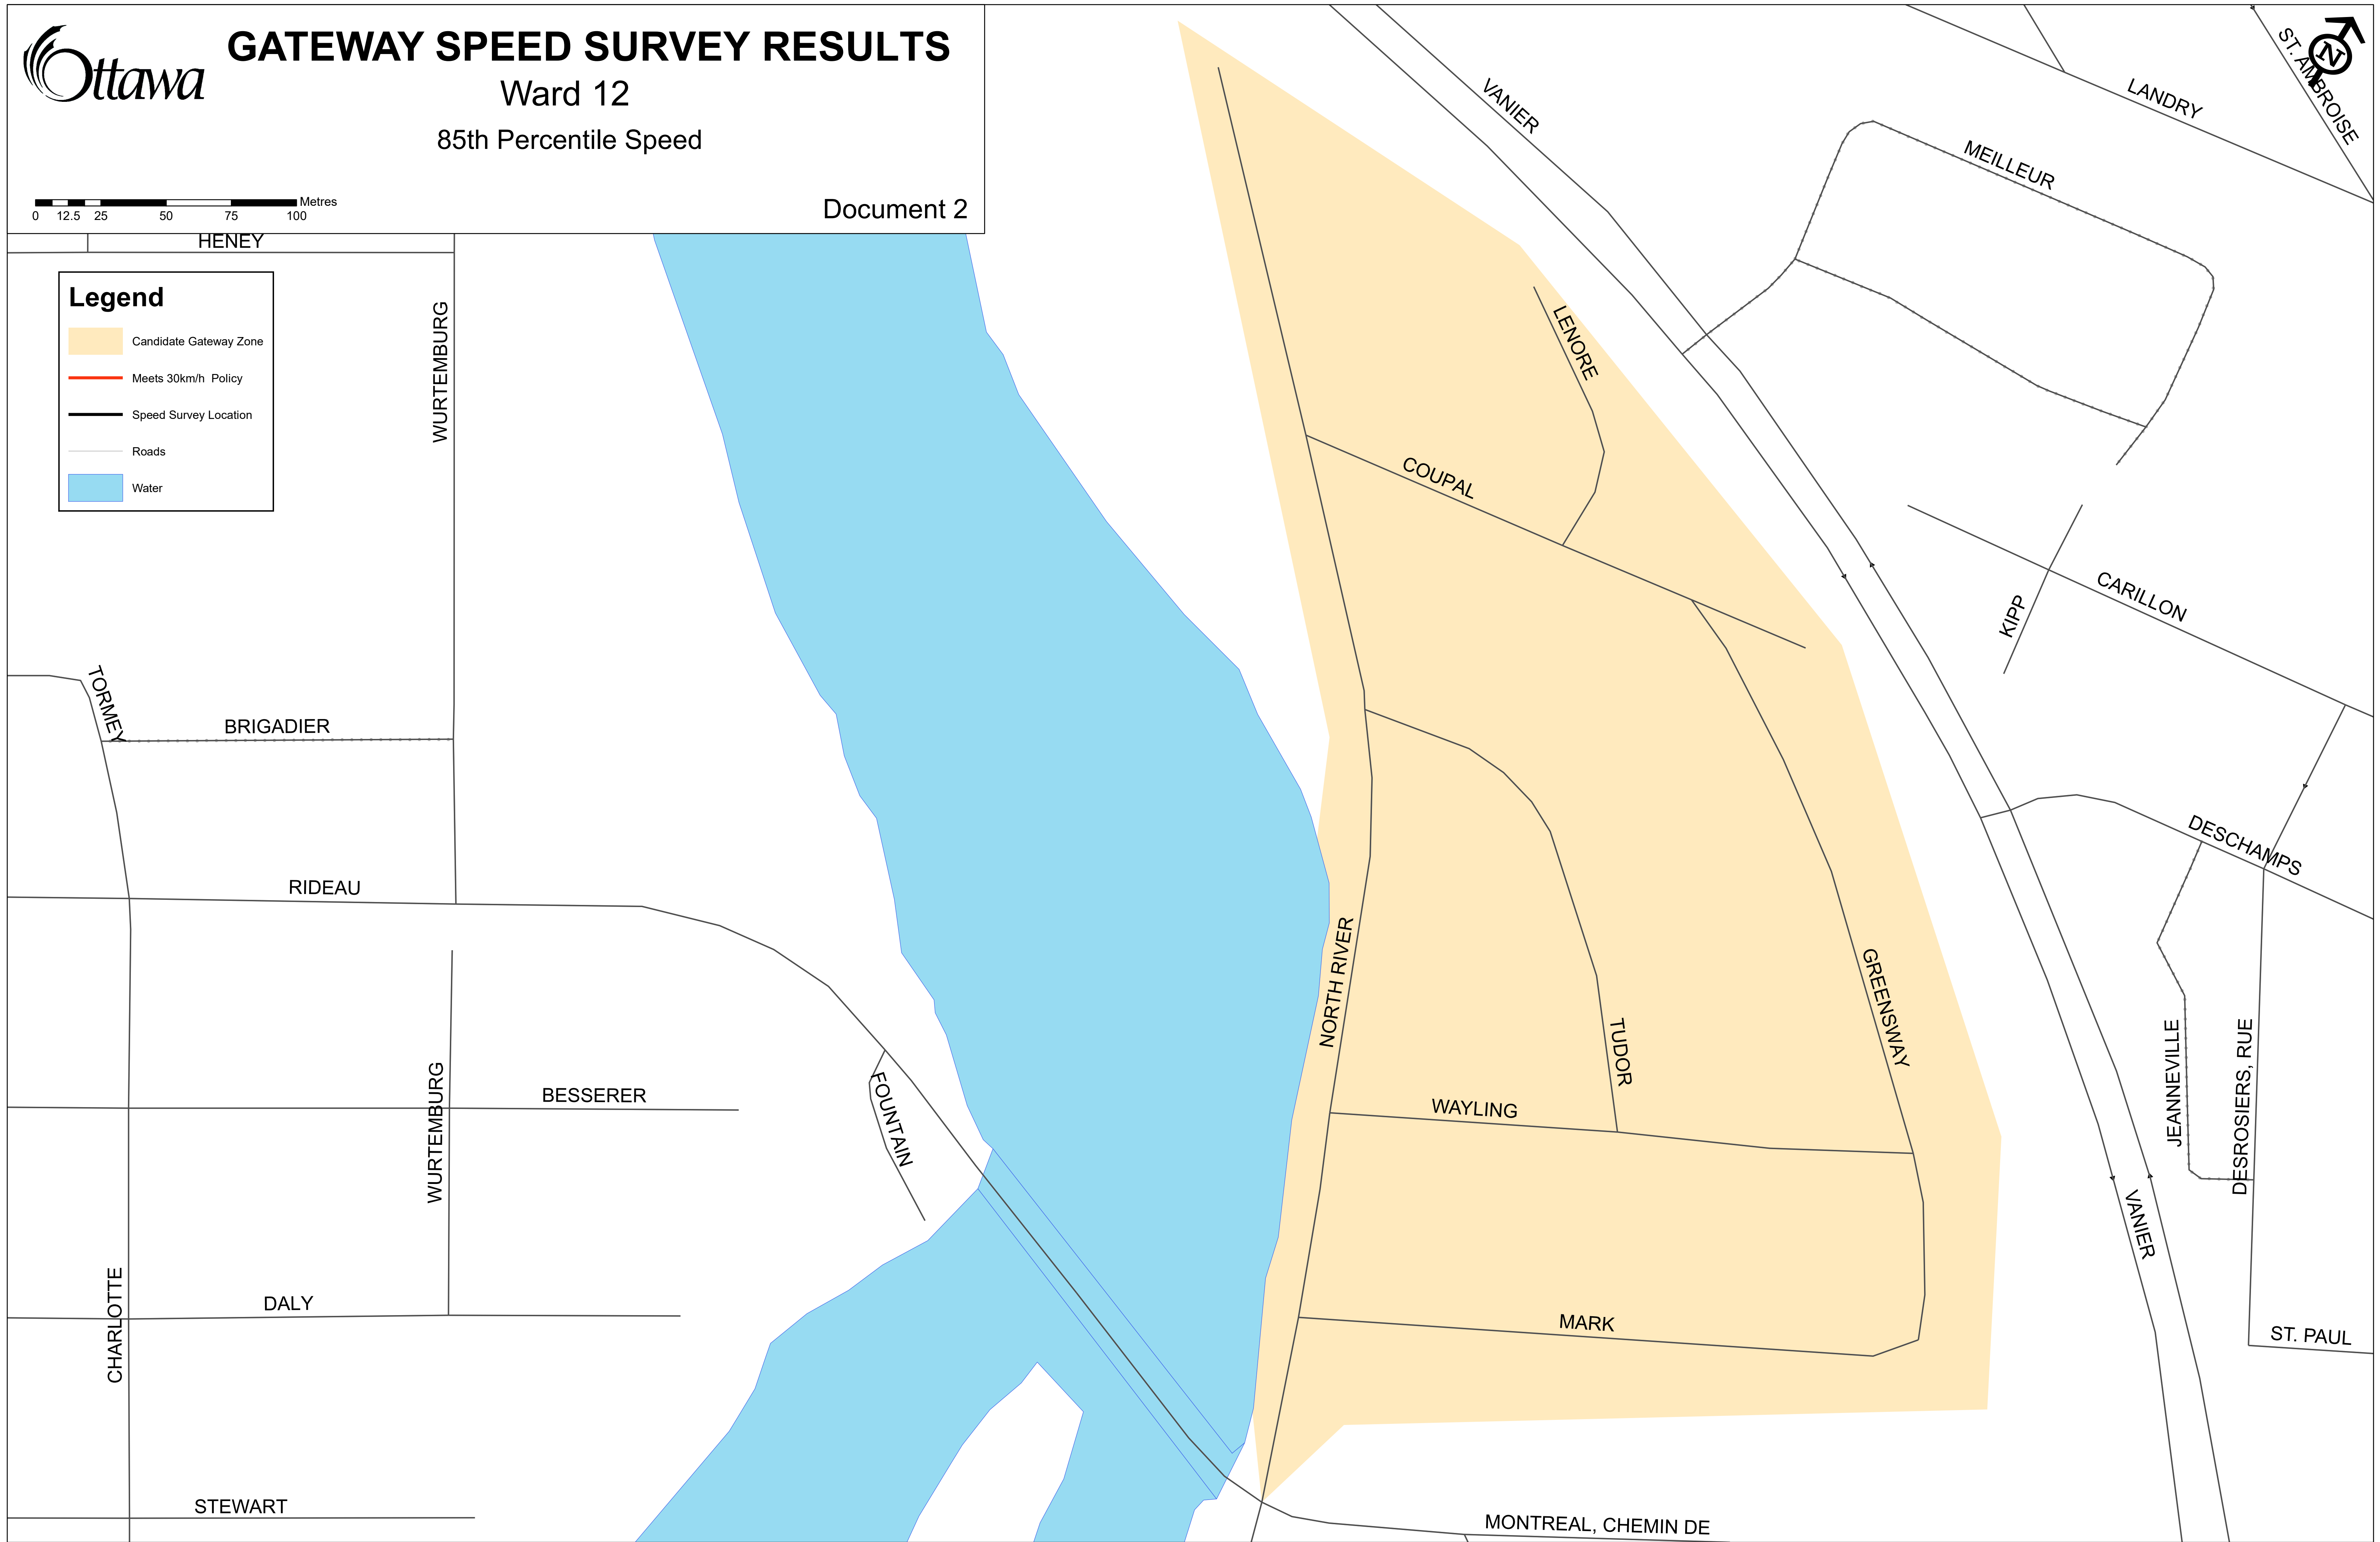

GATEWAY SPEED SURVEY RESULTS

Ward 12

85th Percentile Speed

Document 2

Legend

- Candidate Gateway Zone
- Meets 30km/h Policy
- Speed Survey Location
- Roads
- Water