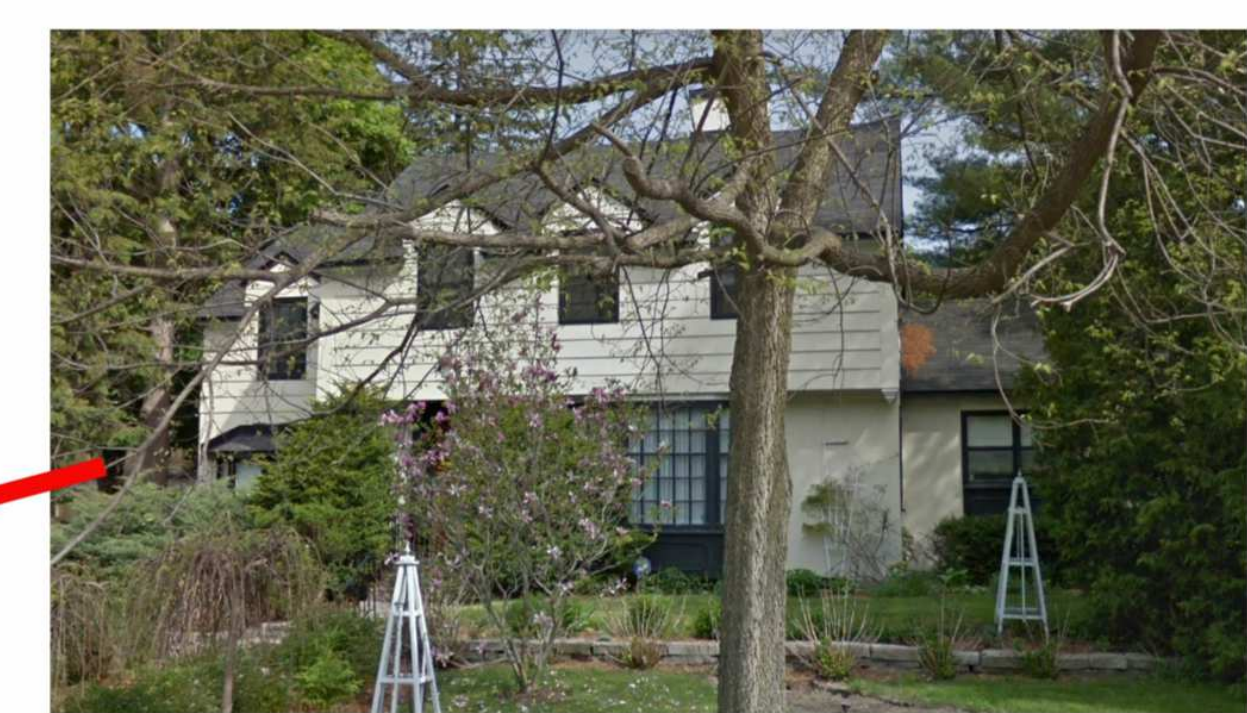

216 Mariposa Avenue

235 Mariposa Avenue

275 Mariposa Avenue

285 Mariposa Avenue

Existing Streetscape

Existing Front Elevation

Proposed Front Elevation

216 Mariposa Avenue

235 Mariposa Avenue

275 Mariposa Avenue

285 Mariposa Avenue

PRELIMINARY

216 Mariposa Avenue
Estimated Top of Roof Height: ±12m (based on a visual estimate)

235 Mariposa Avenue
Refer to existing drawings

275 Mariposa Avenue
Estimated Top of Roof Height: ±9m (based on a visual estimate)

285 Mariposa Avenue
Estimated Top of Roof Height: ±9m (based on a visual estimate)

210 Mariposa Avenue
Estimated Top of Roof Height: ±12m (based on a visual estimate)

290 Mariposa Avenue
Estimated Top of Roof Height: ±12m (based on a visual estimate)

240 Mariposa Avenue
Estimated Top of Roof Height: ±9m (based on a visual estimate)

260 Mariposa Avenue
Permission not given to photograph this house