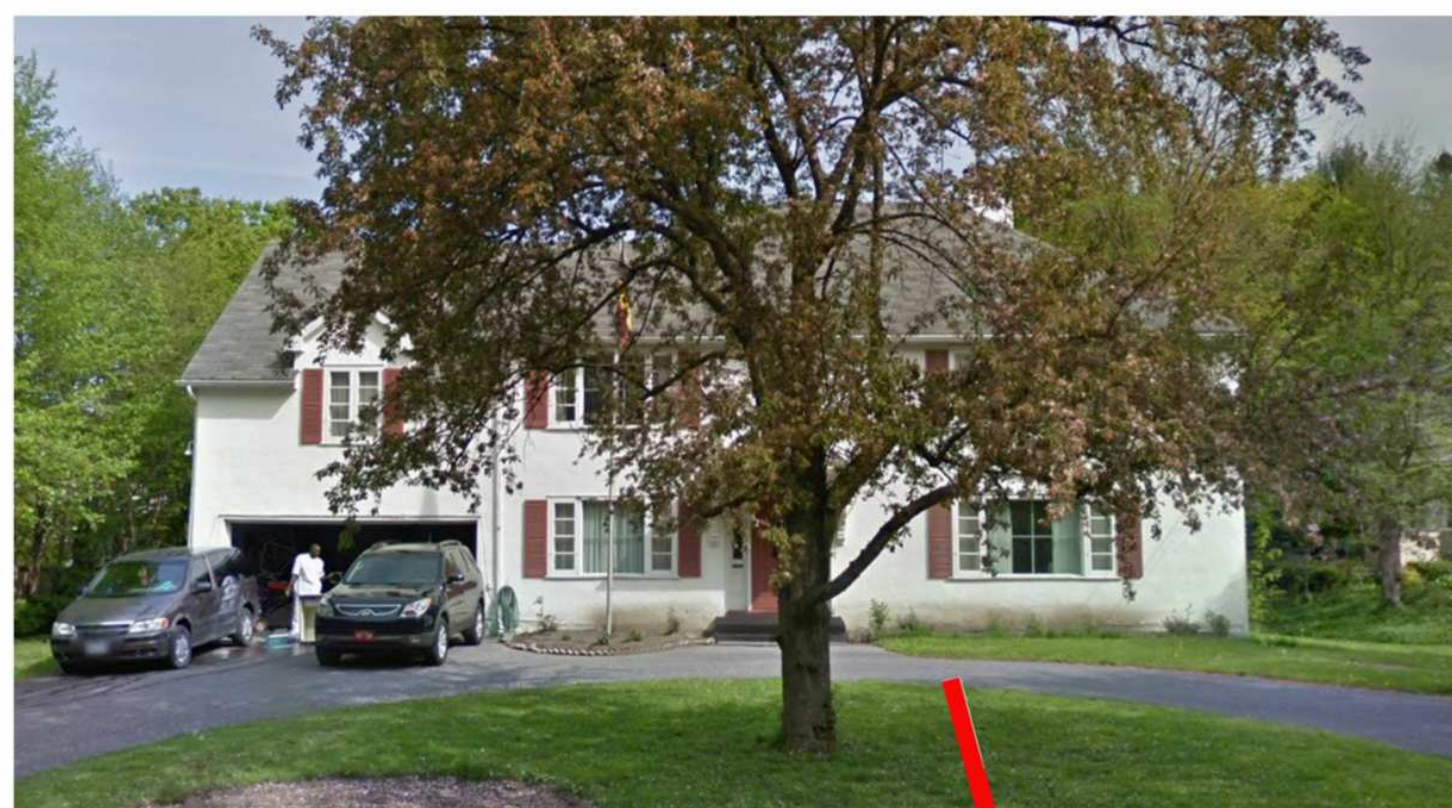

216 Mariposa Avenue

235 Mariposa Avenue

275 Mariposa Avenue

285 Mariposa Avenue

Existing Streetscape

Existing Front Elevation

Proposed Front Elevation

216 Mariposa Avenue

235 Mariposa Avenue

275 Mariposa Avenue

285 Mariposa Avenue

PRELIMINARY

216 Mariposa Avenue
Estimated Top of Roof Height: ±12m (based on a visual estimate)

235 Mariposa Avenue
Refer to existing drawings

275 Mariposa Avenue
Estimated Top of Roof Height: ±9m (based on a visual estimate)

285 Mariposa Avenue
Estimated Top of Roof Height: ±9m (based on a visual estimate)

210 Mariposa Avenue
Estimated Top of Roof Height: ±12m (based on a visual estimate)

290 Mariposa Avenue
Estimated Top of Roof Height: ±12m (based on a visual estimate)

240 Mariposa Avenue
Estimated Top of Roof Height: ±9m (based on a visual estimate)

260 Mariposa Avenue
Permission not given to photograph this house