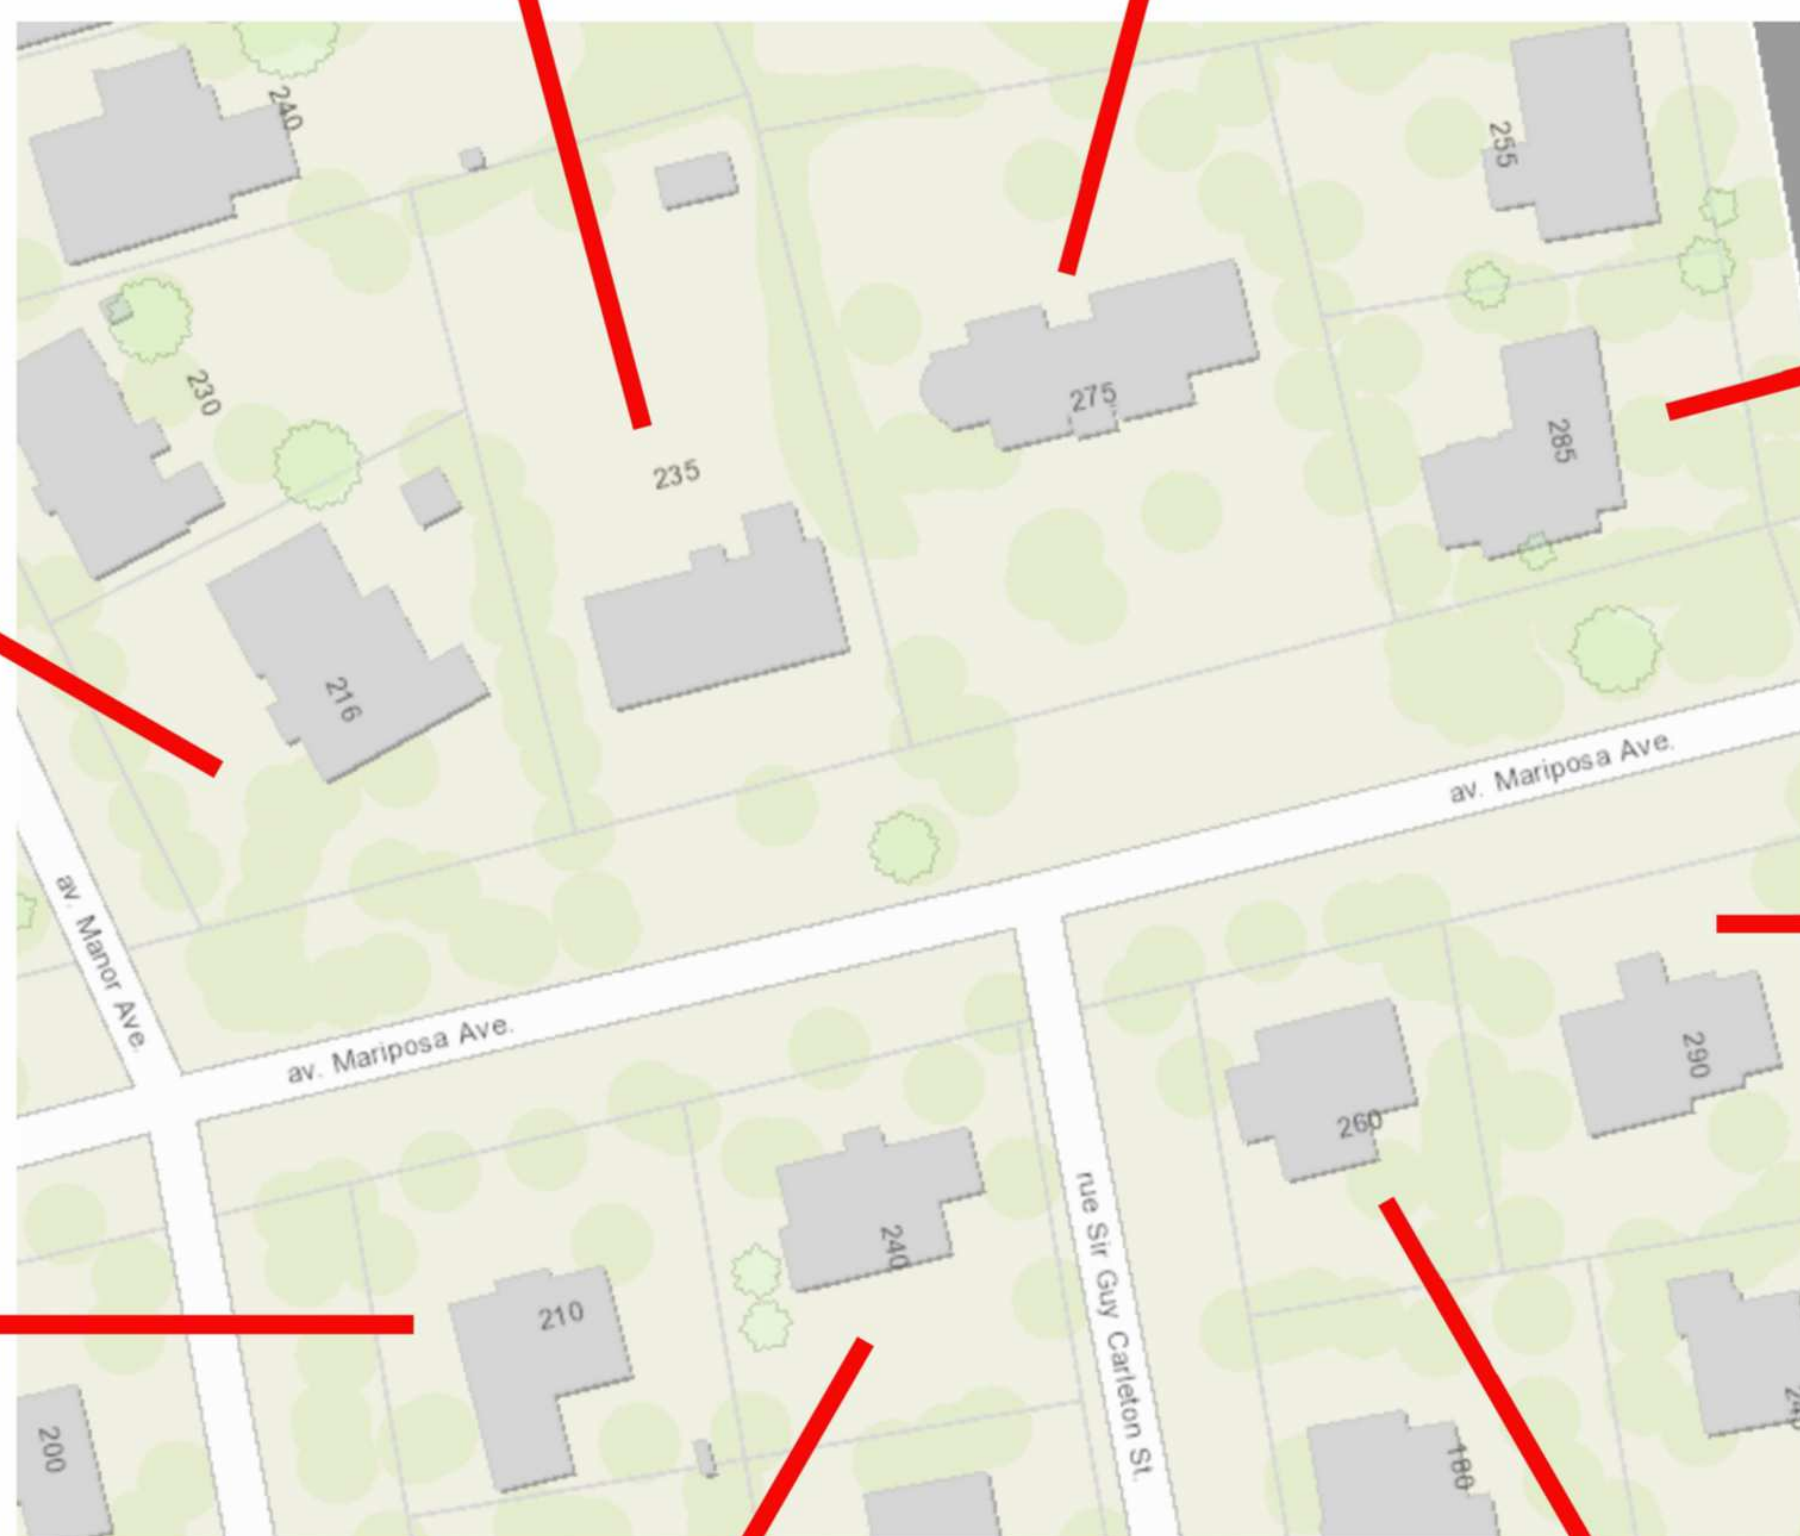

216 Mariposa Avenue

235 Mariposa Avenue

275 Mariposa Avenue

285 Mariposa Avenue

Existing Streetscape

Existing Front Elevation

Proposed Front Elevation

216 Mariposa Avenue

235 Mariposa Avenue

275 Mariposa Avenue

285 Mariposa Avenue

PRELIMINARY

216 Mariposa Avenue
Estimated Top of Roof Height: ±12m (based on a visual estimate)

235 Mariposa Avenue
Refer to existing drawings

275 Mariposa Avenue
Estimated Top of Roof Height: ±9m (based on a visual estimate)

285 Mariposa Avenue
Estimated Top of Roof Height: ±9m (based on a visual estimate)

210 Mariposa Avenue
Estimated Top of Roof Height: ±12m (based on a visual estimate)

290 Mariposa Avenue
Estimated Top of Roof Height: ±12m (based on a visual estimate)

240 Mariposa Avenue
Estimated Top of Roof Height: ±9m (based on a visual estimate)

260 Mariposa Avenue
Permission not given to photograph this house