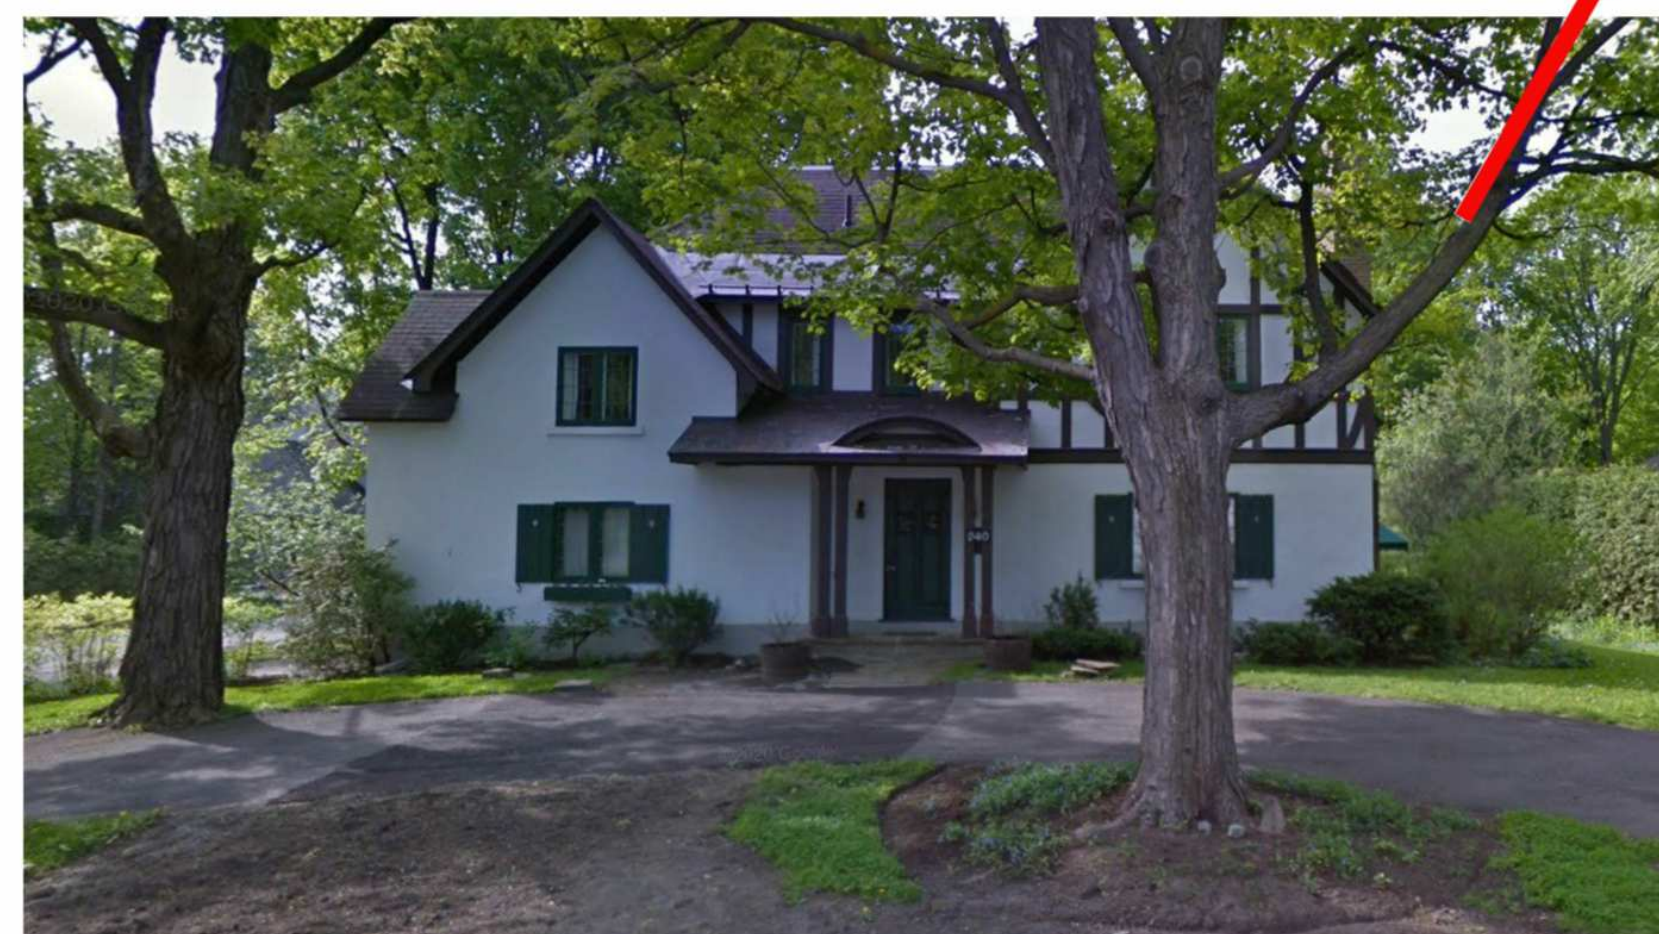

216 Mariposa Avenue

235 Mariposa Avenue

275 Mariposa Avenue

285 Mariposa Avenue

Existing Streetscape

Existing Front Elevation

Proposed Front Elevation

216 Mariposa Avenue

235 Mariposa Avenue

275 Mariposa Avenue

285 Mariposa Avenue

PRELIMINARY

216 Mariposa Avenue
Estimated Top of Roof Height: ±12m (based on a visual estimate)

235 Mariposa Avenue
Refer to existing drawings

275 Mariposa Avenue
Estimated Top of Roof Height: ±9m (based on a visual estimate)

285 Mariposa Avenue
Estimated Top of Roof Height: ±9m (based on a visual estimate)

210 Mariposa Avenue
Estimated Top of Roof Height: ±12m (based on a visual estimate)

290 Mariposa Avenue
Estimated Top of Roof Height: ±12m (based on a visual estimate)

240 Mariposa Avenue
Estimated Top of Roof Height: ±9m (based on a visual estimate)

260 Mariposa Avenue
Permission not given to photograph this house